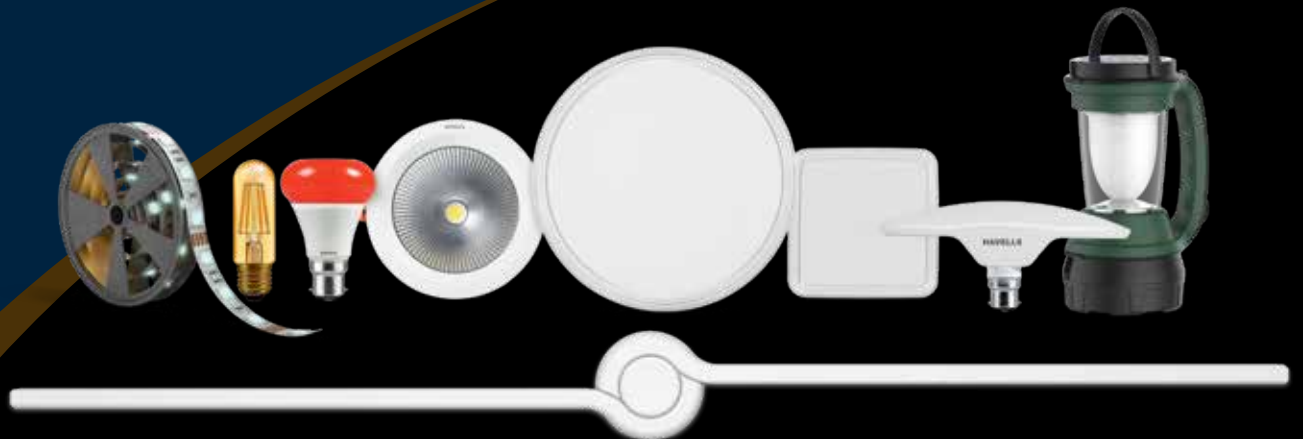

CONSUMER LIGHTING

LIST PRICE w.e.f. 1st January, 2024