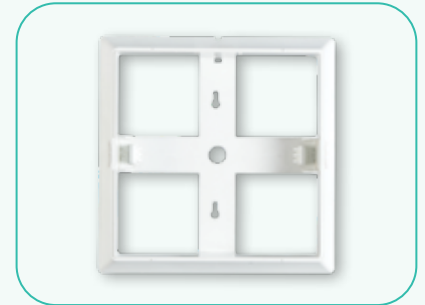

TRIM PLUS SQUARE SURFACE ACCESSORIES

Surface accessories module for Trim Plus LED Panel.

Model	Ordering Code	HSN Code	List Price in ₹ Per Unit	Master Packing (No. of Unit/s)
Surface Module Trim Plus 6 W, 9 W	LSSLNW0130	94059200	179.38	6 N
Surface Module Trim Plus 12 W, 15 W	LSSLNW0132	94059200	265.54	6 N
Surface Module Trim Plus 18 W, 22 W	LSSLNW0134	94059200	317.80	6 N