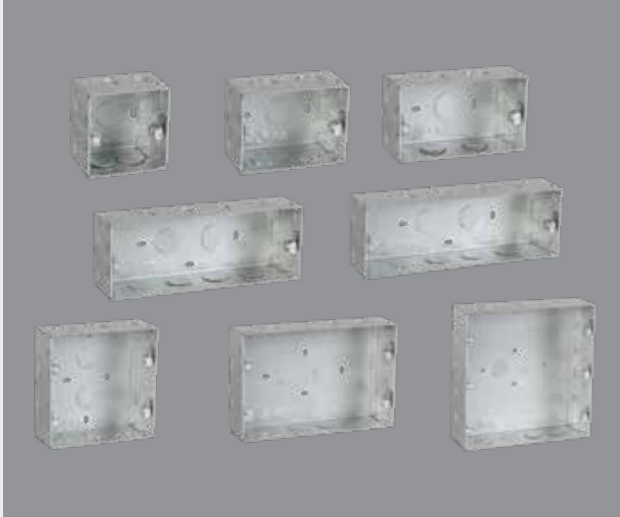

Flush Metal GPSP (Galvanised Plain Skin Pass) GI Boxes - All Range

Item Name	Size cm	SAP Code	Std. / Master Packing (No. of Unit/s)	List Price in Rs. Per Unit
1/2 M GI Box GPSP	(7.6x7.6) cm / (3X3)	ACTXMIIW01	60 N	₹ 70.00
3 M GI Box GPSP	(10.58x7.6) cm / (4X3)	ACTXMIIW03	40 N	₹ 86.00
4 M GI Box GPSP	(13.56x7.6) cm / (5X3)	ACTXMIIW04	30 N	₹ 102.00
6 M GI Box GPSP	(20.98x7.6) cm / (8X3)	ACTXMIIW06	20 N	₹ 158.00
8 M (S) GI Box GPSP	(13.56x13.6) cm / (5X5)	ACTXMIIW08	20 N	₹ 190.00
8 M (H) GI Box GPSP	(22.7x7.6) cm / (9X3)	ACTXMIIW08	20 N	₹ 190.00
8 M (H) GI Box GPSP 6 Clamp	(22.7x7.6) cm / (9X3)	ACTXMIIW08	20 N	₹ 197.00
9 M GI Box GPSP	(25.4x7.6) cm / (10X3)	ACTXMIIW09	20 N	₹ 201.00
12 M GI Box GPSP	(20.98x13.6) cm / (8X6)	ACTXMIIW12	10 N	₹ 242.00
16 M GI Box GPSP	(23x14.1) cm / (9x5.5)	ACTXMIIW16	10 N	₹ 267.00
18 M GI Box GPSP	(20.98x21) cm / (9X8)	ACTXMIIW18	5 N	₹ 301.00