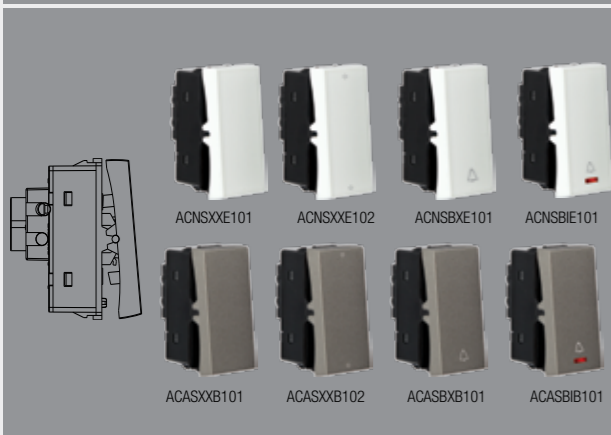

*Ducor range is the new Murano.

SIGNIA

ATHENA

92.55%* anti-viral efficacy within 1 minute

99%* anti-bacterial efficacy

New

Athena Classic Switches - Soft Switch 

Item Name	Std. / Master Packing (No. of Unit/s)	# Chalk White		# Elephant Grey	
		SAP Code	List Price in Rs. Per Unit	SAP Code	List Price in Rs. Per Unit
10 AX One Way Switch	20 N/400 N	ACASXXE101	₹ 92.00	ACASXXB101	₹ 134.00
10 AX Two Way Switch	20 N/120 N	ACASXXE102	₹ 184.00	ACASXXB102	₹ 222.00
10 A One Way Bell Push Switch	20 N/60 N	ACASBXE101	₹ 228.00	ACASBXB101	₹ 268.00
10 A Bell Push switch with Indicator	20 N/60 N	ACASBIE101	₹ 270.00	ACASBIB101	₹ 307.00
10 A Mega Bell Push Indicator	10 N/30 N	ACAMBIE101	₹ 318.00	ACAMBIB101	₹ 321.00
16 AX One Way Switch	20 N/120 N	ACASXXE161	₹ 207.00	ACASXXB161	₹ 244.00
16 AX One Way switch with Indicator	20 N/60 N	ACASXIE161	₹ 262.00	ACASXIB161	₹ 325.00
16 AX Two Way Switch	20 N/60 N	ACASXXE162	₹ 317.00	ACASXXB162	₹ 348.00

Athena Classic Switches 

Item Name	Std. / Master Packing (No. of Unit/s)	# Chalk White	
		SAP Code	List Price in Rs. Per Unit
10 AX One Way Switch	20 N/400 N	ACASXXW101	₹ 86.00
10 AX Two Way Switch	20 N/60 N	ACASXXW102	₹ 169.00
10 A One Way Bell Push Switch	20 N/120 N	ACASBXW101	₹ 212.00
10 A Bell Push switch with Indicator	20 N/60 N	ACASBIW100	₹ 251.00
10 A Mega Bell Push Indicator	10 N/30 N	ACAMBIW100	₹ 295.00
16 AX One Way Switch	20 N/120 N	ACASXXW161	₹ 192.00
16 AX One Way switch with Indicator	20 N/60 N	ACASXIW161	₹ 243.00
16 AX Two Way Switch	20 N/60 N	ACASXXW162	₹ 294.00
20 A One Way DP Switch - 1M	20 N/60 N	ACASDIW201	₹ 383.00
25 A One Way Switch	20 N/60 N	ACASXIW251	₹ 307.00
32 A One Way DP Switch - 2M	10 N/30 N	ACASDIW321	₹ 558.00