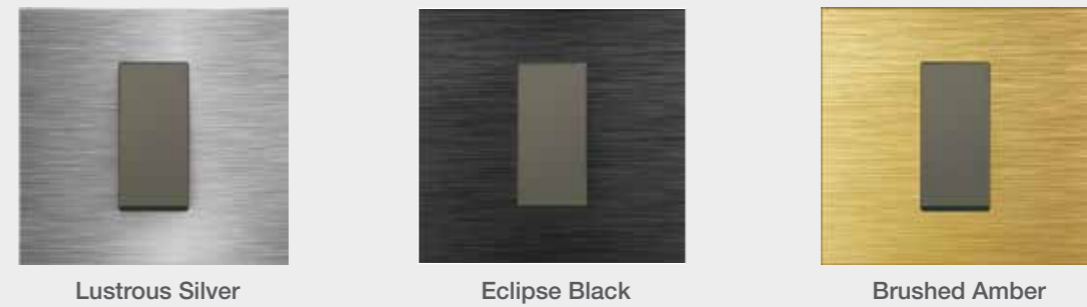

Amare Decorative Modular Outer Plates* - Metal	1 M	2 M	3 M	4 M	6 M	8 M (H)*	8 M (S)	12 M
Lustrous Silver	ACNPMOHV01	ACNPMOHV02	ACNPMOHV03	ACNPMOHV04	ACNPMOHV06	ACNPMOHH08	ACNPMOHV08	ACNPMOHV12
Eclipse Black	ACNPMOBV01	ACNPMOBV02	ACNPMOBV03	ACNPMOBV04	ACNPMOBV06	ACNPMOBH08	ACNPMOBV08	ACNPMOBV12
Brushed Amber	ACNPMOJV01	ACNPMOJV02	ACNPMOJV03	ACNPMOJV04	ACNPMOJV06	ACNPMOJH08	ACNPMOJV08	ACNPMOJV12
List Price in Rs. Per Unit	₹ 1151.00	₹ 1151.00	₹ 1246.00	₹ 1388.00	₹ 1506.00	₹ 1967.00	₹ 1967.00	₹ 2843.00
Std. / Master Packing (No. of Unit/s)	3 N/12 N	3 N/12 N	3 N/12 N	3 N/12 N	3 N/12 N	3 N/12 N	3 N/12 N	3 N/8 N

+ Outer Plates are supplied without inner plates, please add the inner plate for the respective module to complete the set

*8 M H has 4+4 Cutout