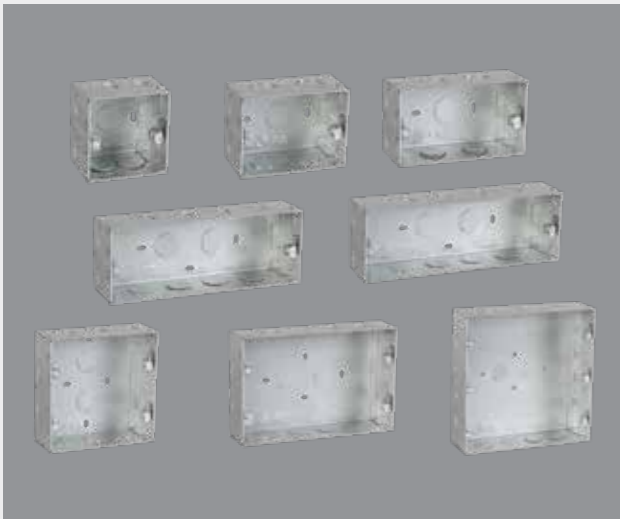

Flush Metal GPSP (Galvanised Plain Skin Pass) GI Boxes - All Range

Item Name	Size cm	SAP Code	Std. / Master Packing (No. of Unit/s)	List Price in Rs. Per Unit
1/2 M GI Box GPSP	(7.6x7.6) cm / (3X3)	ACTXMIIW01	60 N	₹ 70.00
3 M GI Box GPSP	(10.58x7.6) cm / (4X3)	ACTXMIIW03	40 N	₹ 86.00
4 M GI Box GPSP	(13.56x7.6) cm / (5X3)	ACTXMIIW04	30 N	₹ 102.00
6 M GI Box GPSP	(20.98x7.6) cm / (8X3)	ACTXMIIW06	20 N	₹ 158.00
8 M (S) GI Box GPSP	(13.56x13.6) cm / (5X5)	ACTXMIIW08	20 N	₹ 190.00
8 M (H) GI Box GPSP	(22.7x7.6) cm / (9X3)	ACTCMIGH08	20 N	₹ 190.00
8 M (H) GI Box GPSP 6 Clamp	(22.7x7.6) cm / (9X3)	ACTCMIIW08	20 N	₹ 197.00
9 M GI Box GPSP	(25.4x7.6) cm / (10X3)	ACTCMIIW09	20 N	₹ 201.00
12 M GI Box GPSP	(20.98x13.6) cm / (8X6)	ACTXMIIW12	10 N	₹ 242.00
16 M GI Box GPSP	(23x14.1) cm / (9x5.5)	ACTXMIIW16	10 N	₹ 267.00
18 M GI Box GPSP	(20.98x21) cm / (9X8)	ACTXMIIW18	5 N	₹ 301.00