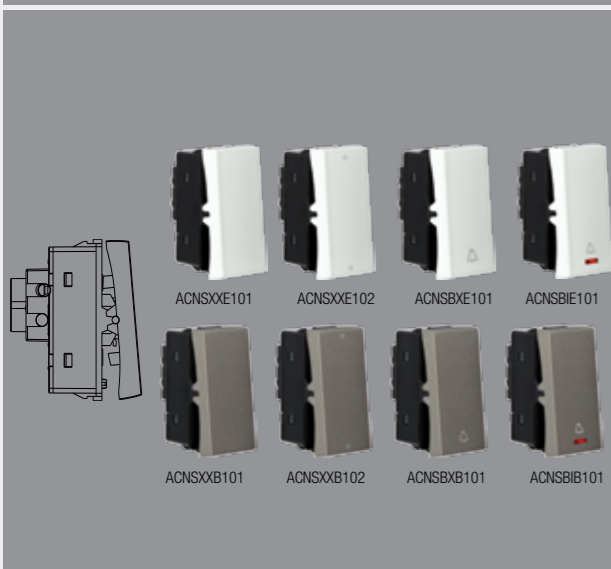

#Athena Moderna Switches-Soft Switch