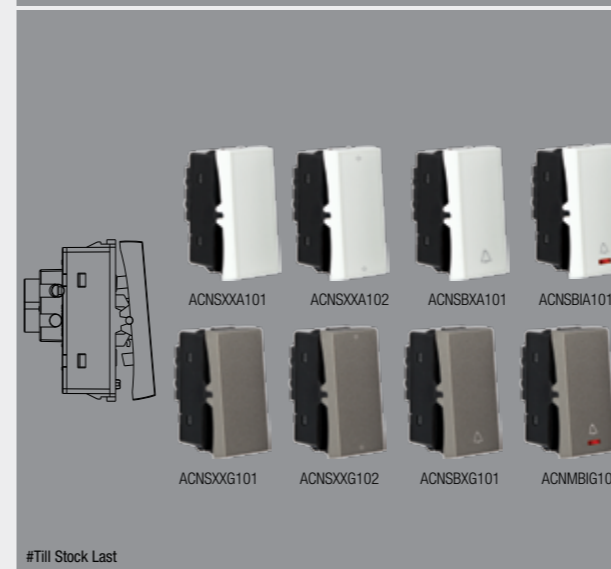

#Athena Moderna Switches