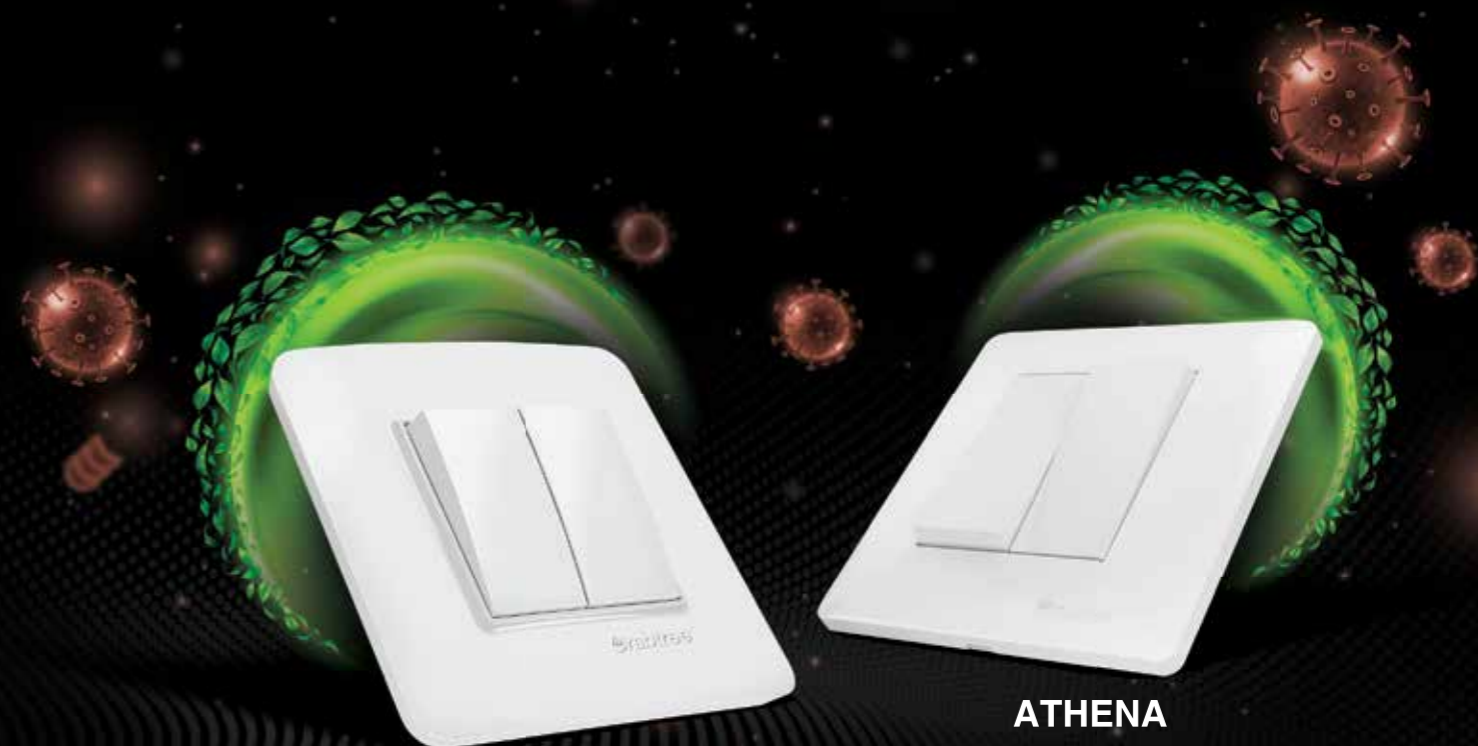

There has been a change in the description of range name & color details. Complete matrix is explained at the annexure (Page No. 26)

Signia

Beautiful Switches, For Elegant Homes. The all new Signia switches by Crabtree. A perfect amalgamation of beauty, style and elegance. Signia White Range is now Anti Viral with ViruzSafe technology.

*Ducor range is the new Murano.

SIGNIA

ATHENA

92.55%* anti-viral efficacy within 1 minute

99%* anti-bacterial efficacy

New

Athena Classic Switches - Soft Switch 

Item Name	Std. / Master Packing (No. of Unit/s)	# Chalk White		# Elephant Grey	
		SAP Code	List Price in Rs. Per Unit	SAP Code	List Price in Rs. Per Unit
10 AX One Way Switch	20 N/400 N	ACASXXE101	₹ 92.00	ACASXXB101	₹ 134.00
10 AX Two Way Switch	20 N/120 N	ACASXXE102	₹ 184.00	ACASXXB102	₹ 222.00
10 A One Way Bell Push Switch	20 N/60 N	ACASBXE101	₹ 228.00	ACASBXB101	₹ 268.00
10 A Bell Push switch with Indicator	20 N/60 N	ACASBIE101	₹ 270.00	ACASBIB101	₹ 307.00
10 A Mega Bell Push Indicator	10 N/30 N	ACAMBIE101	₹ 318.00	ACAMBIB101	₹ 321.00
16 AX One Way Switch	20 N/120 N	ACASXXE161	₹ 207.00	ACASXXB161	₹ 244.00
16 AX One Way switch with Indicator	20 N/60 N	ACASXIE161	₹ 262.00	ACASXIB161	₹ 325.00
16 AX Two Way Switch	20 N/60 N	ACASXXE162	₹ 317.00	ACASXXB162	₹ 348.00