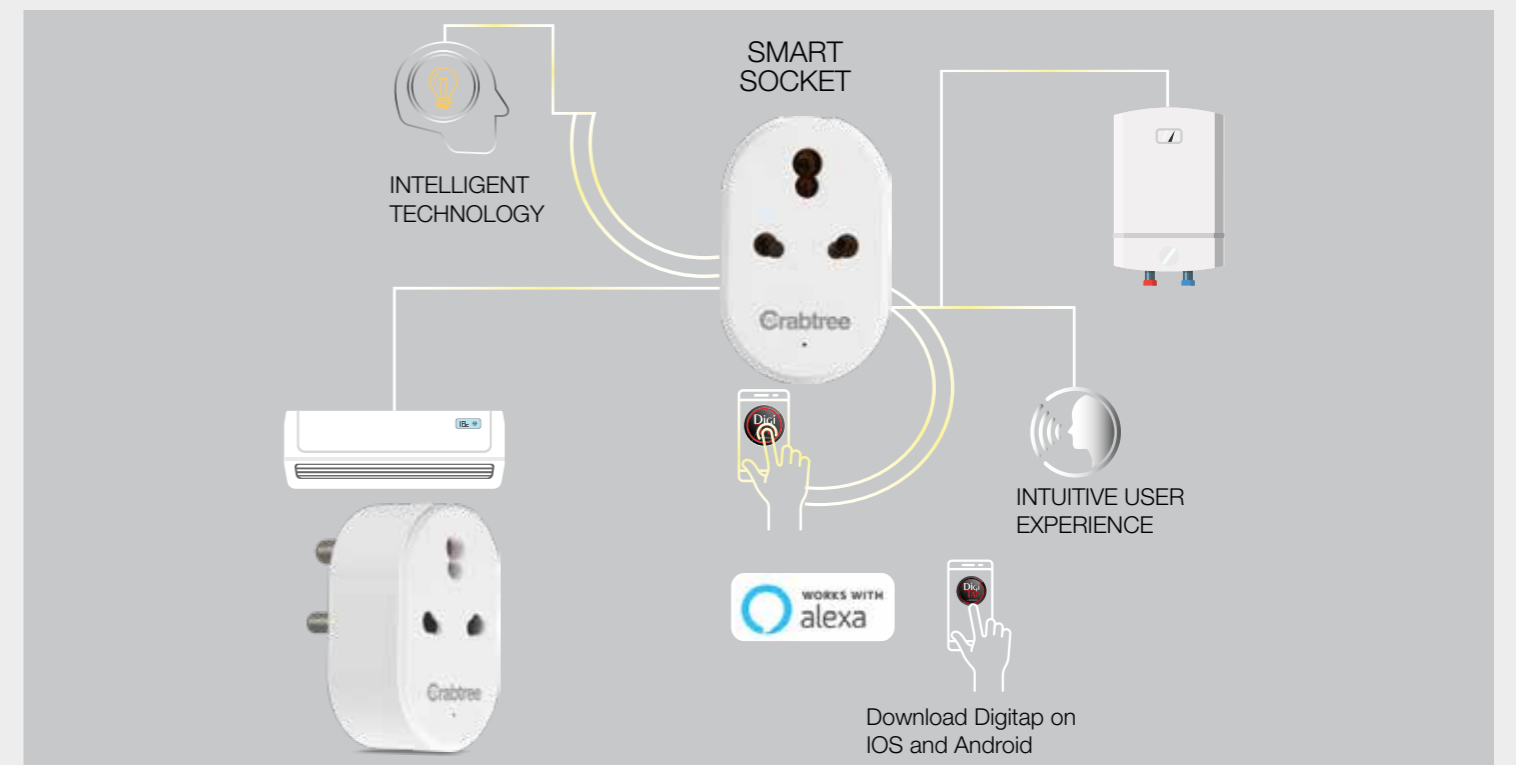

Item Name	Std. / Master Packing (No. of Unit/s)	White	
		SAP Code	List Price in Rs. Per Unit
Wired Analog Video Intercom System	1 N	ACSVK003	₹ 24470.00
Wi-Fi Video Doorbell With Access Control <i>New</i>	1 N	ACSVK005	₹ 14178.00
Wi-Fi + Wired Video Intercom Kit <i>New</i>	1 N	ACSVK006	₹ 28550.00

Item Name	Std. / Master Packing (No. of Unit/s)	White	
		SAP Code	List Price in Rs. Per Unit
2 Channel Relay Switch	1 N	ACWAC002	₹ 6528.00
3 Channel Relay switch with Fan	1 N	ACWAC001	₹ 14586.00
Curtain Controller	1 N	ACWAC003	₹ 6630.00
IR Blaster (Smart IR Remote)	1 N	ACSTEDB001	₹ 1529.00
16 A Wi-Fi Smart Socket	1 N	ACST161603	₹ 1529.00
1 Channel Relay Switch 16 A	1 N	ACWAA026	₹ 1529.00

Item Name	Std. / Master Packing (No. of Unit/s)	White	
		SAP Code	List Price in Rs. Per Unit
Microwave Flush Mount Sensor	1 N	ACCSBA001	₹ 4225.00
Microwave Surface Mount Sensor	1 N	ACCSBA002	₹ 3961.00
Infrared Presence Surface Mount Sensor	1 N	ACCSBA003	₹ 4225.00
Flush Mount PIR Sensor- White	1 N	ACCSBA008	₹ 3695.00
PIR Motion Surface Mount Sensor	1 N	ACCSBA005	₹ 2940.00
Dual Mount Microwave Sensor	1 N	ACCSBA013	₹ 2989.00
Dual Mount PIR Sensor	1 N	ACCSBA004	₹ 2141.00
Mini Surface PIR sensor- New	1 N	ACCSBA011	₹ 1188.00