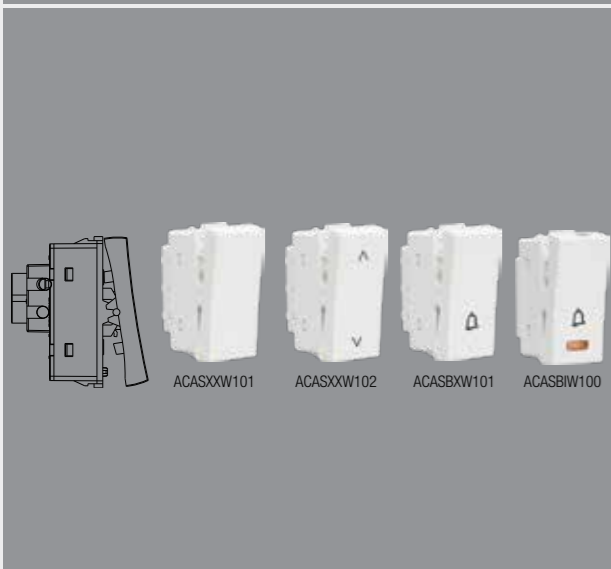

*Ducor range is the new Murano.

SIGNIA

ATHENA

92.55%* anti-viral efficacy within 1 minute

99%* anti-bacterial efficacy

New

Athena Classic Switches - Soft Switch 

Item Name	Std. / Master Packing (No. of Unit/s)	# Chalk White		# Elephant Grey	
		SAP Code	List Price in Rs. Per Unit	SAP Code	List Price in Rs. Per Unit
10 AX One Way Switch	20 N/400 N	ACASXXE101	₹ 92.00	ACASXXB101	₹ 134.00
10 AX Two Way Switch	20 N/120 N	ACASXXE102	₹ 184.00	ACASXXB102	₹ 222.00
10 A One Way Bell Push Switch	20 N/60 N	ACASBXE101	₹ 228.00	ACASBXB101	₹ 268.00
10 A Bell Push switch with Indicator	20 N/60 N	ACASBIE101	₹ 270.00	ACASBIB101	₹ 307.00
10 A Mega Bell Push Indicator	10 N/30 N	ACAMBIE101	₹ 318.00	ACAMBIB101	₹ 321.00
16 AX One Way Switch	20 N/120 N	ACASXXE161	₹ 207.00	ACASXXB161	₹ 244.00
16 AX One Way switch with Indicator	20 N/60 N	ACASXIE161	₹ 262.00	ACASXIB161	₹ 325.00
16 AX Two Way Switch	20 N/60 N	ACASXXE162	₹ 317.00	ACASXXB162	₹ 348.00

Athena Classic Switches 

Item Name	Std. / Master Packing (No. of Unit/s)	# Chalk White	
		SAP Code	List Price in Rs. Per Unit
10 AX One Way Switch	20 N/400 N	ACASXXW101	₹ 86.00
10 AX Two Way Switch	20 N/60 N	ACASXXW102	₹ 169.00
10 A One Way Bell Push Switch	20 N/120 N	ACASBXW101	₹ 212.00
10 A Bell Push switch with Indicator	20 N/60 N	ACASBIW100	₹ 251.00
10 A Mega Bell Push Indicator	10 N/30 N	ACAMBIW100	₹ 295.00
16 AX One Way Switch	20 N/120 N	ACASXXW161	₹ 192.00
16 AX One Way switch with Indicator	20 N/60 N	ACASXIW161	₹ 243.00
16 AX Two Way Switch	20 N/60 N	ACASXXW162	₹ 294.00
20 A One Way DP Switch - 1M	20 N/60 N	ACASDIW201	₹ 383.00
25 A One Way Switch	20 N/60 N	ACASXIW251	₹ 307.00
32 A One Way DP Switch - 2M	10 N/30 N	ACASDIW321	₹ 558.00