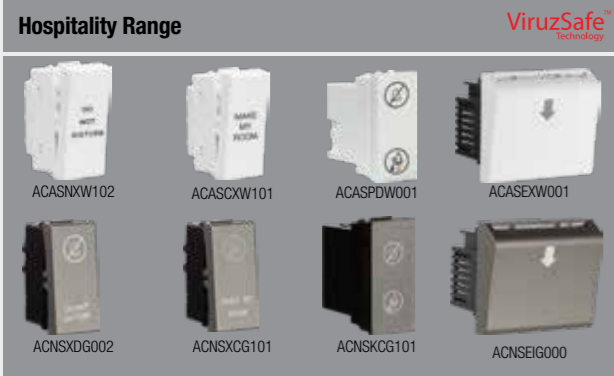

Item Name	Std. / Master Packing (No. of Unit/s)	# Chalk White		Elephant Grey	
		SAP Code	List Price in Rs. Per Unit	SAP Code	List Price in Rs. Per Unit
DND switch	20 N/60 N	ACASNWX102	₹ 328.00	ACNSXDG002	₹ 403.00
MMR Switch	20 N/60 N	ACASCXW101	₹ 283.00	ACNSXCG101	₹ 285.00
DND & MMR with indicator -1M	20 N/60 N	ACASPDW001	₹ 812.00	ACNSKCG101	₹ 1001.00
Shaver unit socket - Mono Block 4M (vertical)	1 N/26 N	ACA KDSW000	₹ 3050.00	ACNKEXG162	₹ 3539.00
30 A Electronic Key Tag sensor based - 2M	18N	ACA SEW001	₹ 3125.00	ACNSEIG000	₹ 3596.00
LED Footlight -4M	6 N/96 N	ACA PFCWL04	₹ 809.00	ACNPF04G04	₹ 916.00
4M Footlight Cool/Warm/Natural	6 N/96 N	ACA PFCWW04	₹ 809.00	ACNPF04G04	₹ 916.00
4M Footlight Cool/Warm/Natural Amare		ACNPF04W04	₹ 809.00	ACNPF04G04	₹ 916.00
LED Foot Light -2M	6 N/18 N	ACA PFCWV02	₹ 769.00	ACNPF04G02	₹ 891.00

#ViruzSafe is Applicable only in White color