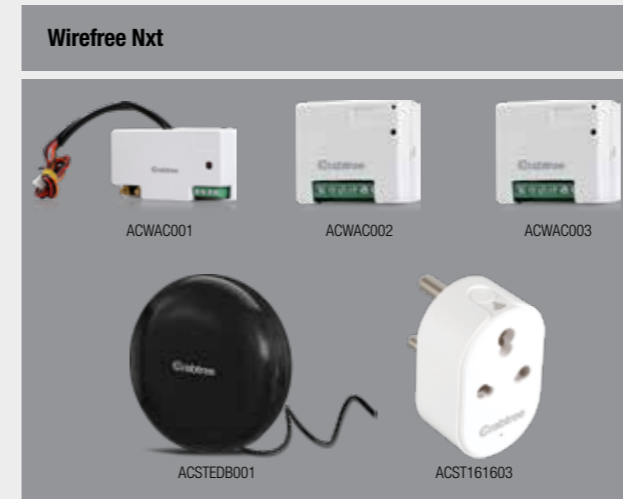

Item Name	Std. / Master Packing (No. of Unit/s)	# White	Grey	List Price in Rs. Per Unit
		SAP Code	SAP Code	
2 Channel Relay Switch - 2M- New	1N	ACWAJ003	ACWAJ005	₹ 5295.00
4 Channel Relay Switch - 2M- New	1N	ACWAJ004	ACWAJ006	₹ 6975.00
Smart Fan Regulator - 2M- New	1N	ACWAW004	ACWAW006	₹ 7830.00
20A Relay Switch - 2M- New	1N	ACWBD002	ACWBD006	₹ 7865.00
Curtain Relay switch - 2M- New	1N	ACWAA023	ACWAA027	₹ 8655.00
2 Channel Dimmer - 2M- New	1N	ACWBD004	ACWBD007	₹ 8510.00
Bell Push Relay - 2M	1N	ACWAN001	ACWAN002	₹ 7860.00
4 Scene Controller - 2M	1N	ACWSC001	ACWSC002	₹ 8280.00

Item Name	Std. / Master Packing (No. of Unit/s)	White	
		SAP Code	List Price in Rs. Per Unit
Wired Analog Video Intercom System	1 N	ACSVK003	₹ 24470.00
Wi-Fi Video Doorbell With Access Control <i>New</i>	1 N	ACSVK005	₹ 14178.00
Wi-Fi + Wired Video Intercom Kit <i>New</i>	1 N	ACSVK006	₹ 28550.00

Item Name	Std. / Master Packing (No. of Unit/s)	White	
		SAP Code	List Price in Rs. Per Unit
2 Channel Relay Switch	1 N	ACWAC002	₹ 6528.00
3 Channel Relay switch with Fan	1 N	ACWAC001	₹ 14586.00
Curtain Controller	1 N	ACWAC003	₹ 6630.00
IR Blaster (Smart IR Remote)	1 N	ACSTEDB001	₹ 1529.00
16 A Wi-Fi Smart Socket	1 N	ACST161603	₹ 1529.00
1 Channel Relay Switch 16 A	1 N	ACWAA026	₹ 1529.00

Item Name	Std. / Master Packing (No. of Unit/s)	White	
		SAP Code	List Price in Rs. Per Unit
Microwave Flush Mount Sensor	1 N	ACCSBA001	₹ 4225.00
Microwave Surface Mount Sensor	1 N	ACCSBA002	₹ 3961.00
Infrared Presence Surface Mount Sensor	1 N	ACCSBA003	₹ 4225.00
Flush Mount PIR Sensor- White	1 N	ACCSBA008	₹ 3695.00
PIR Motion Surface Mount Sensor	1 N	ACCSBA005	₹ 2940.00
Dual Mount Microwave Sensor	1 N	ACCSBA013	₹ 2989.00
Dual Mount PIR Sensor	1 N	ACCSBA004	₹ 2141.00
Mini Surface PIR sensor- New	1 N	ACCSBA011	₹ 1188.00