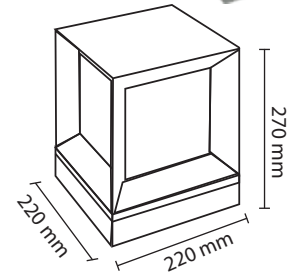

# GATE LIGHTS OUTDOOR

Product Name : **TORNO G1**  
 Product Code : LGLSMD  
 Type : GATE LIGHTS  
 Wattage : 10W  
 CCT : WH,WW  
 Material : Alu Die Cast with PMMA  
 Body Color : Silver Grey  
 IP Rating : IP54  
 MRP : 4460/-