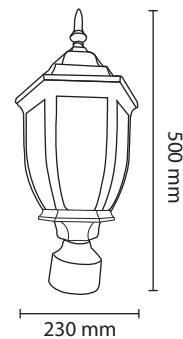

Product Name : **HELIOS BLACK Fixture (Big)**
Product Code : LGLA7E27 BK
Type : GATE LIGHTS
Material : Metal
Body Color : Black
Lamp : E27 Holder W/O Lamp
IP Rating : IP54
MRP : 2790/-

140 - 275 V
50 HZ