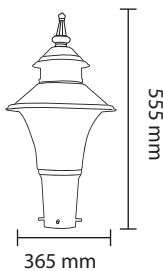

Product Name : **BLAZE B2**
Type : GATE LIGHTS
Material : SS & PC
Body Color : Chrome
Lamp : B22 Holder W/O Lamp
IP Rating : IP54
MRP : 800/-

Product Name : **BLAZE B3**
Type : GATE LIGHTS
Material : SS & PC
Body Color : Chrome
Lamp : B22 Holder W/O Lamp
IP Rating : IP54
MRP : 800/-