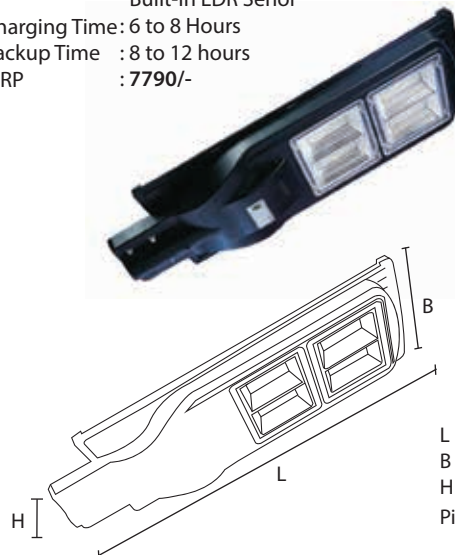

L : 630 mm
B : 250 mm
H : 65 mm
Pipe Dia : Ø45mm

Solar street light come with in-built Microwave sensor. When sensor is on, the light output will be 30%, not suggested for Road Lighting.