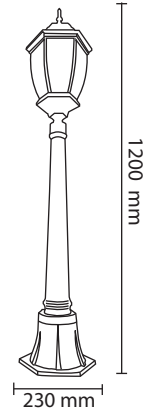

Product Name : **CASTOR ANTIQUE Fixture**
Product Code : LBF012E27 AG
Type : Garden Lights
Material : Alu Die Cast + Glass
Body Color : Green
Lamp : E27 Holder W/O Lamp
IP Rating : IP54
MRP : 5580/-

Product Name : **CASTOR BLACK Fixture**
Product Code : LBF012E27 BK
Type : Garden Lights
Material : Alu Die Cast + Glass
Body Color : Black
Lamp : E27 Holder W/O Lamp
IP Rating : IP54
MRP : 5580/-