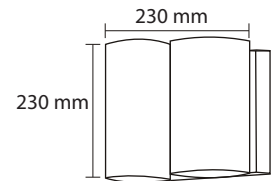

Product Name : **MAIRA G3D R2**
Product Code : LWL114-2
Type : WALL LIGHTS
Wattage : 14W
CCT : WH,WW
Material : SS Mounting + Glass body
Body Color : 3D Design
IP Rating : IP20
MRP : 3380/-