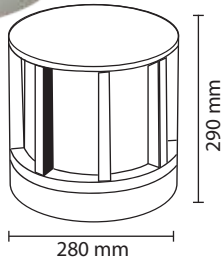

Product Name : **TORNO G3**
Product Code : LGLRBGE-27
Type : GATE LIGHTS
Wattage : 18W
CCT : WH,WW
Material : Alu Die Cast with PMMA
Body Color : Silver Grey
IP Rating : IP54
MRP : 6860/-

Product Name : **TORNO G4**
Product Code : LODGLR3
Type : GATE LIGHTS
Wattage : 8W
CCT : WH,WW
Material : Alu Die Cast with PMMA
Body Color : Silver Grey
IP Rating : IP54
MRP : 1960/-