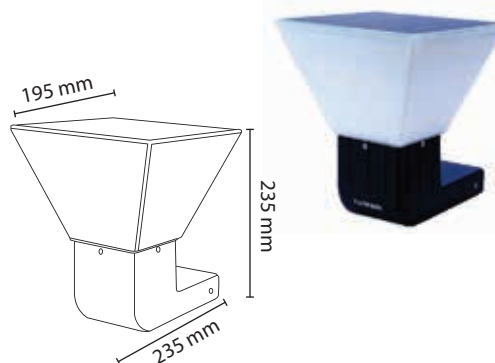

Product Name : **SOLTERO SOLAR GATE LIGHTS**
Product Code : LGLSOL10
Type : SOLAR GATE LIGHTS
Wattage : 2W
CCT : WH, WW
Material : Alu Die cast
Body Color : Black
IP Rating : IP65
Specification : 3.7V 2200 mAh Battery
3W/ 5V Solar Panel
Operation : Automatic On/Off using
LDR Sensor Master on/off switch for optimised usage
Charging Time: 6 to 8 Hours
Backup Time : 8 to 12 hours
MRP : **3350/-**

Product Name : **SOLTERO SOLAR GATE LIGHTS**
Product Code : LGLSOL31
Type : SOLAR GATE LIGHTS
Wattage : 5W
CCT : WW & WH, (2 in 1)
Material : Alu Die cast
Body Color : Black
IP Rating : IP65
Specification : 3.7V 5200 mAh Battery
5W/ 5V Solar Panel
Operation : Automatic On/Off using
LDR Sensor light color changing and
master off option with inbuilt toggle switch
Charging Time: 6 to 8 Hours
Backup Time : 8 to 12 hours
MRP : **8480/-**

Product Name : **SOLTERO SOLAR WALL LIGHTS**
Product Code : LWLSOL03
Type : SOLAR WALL LIGHTS
Wattage : 3W
CCT : WW, WH
Material : ABS Body
Body Color : White
IP Rating : IP65
Specification : 3.7V 2200 mAh Battery
2W Solar Panel
Operation : Automatic On/Off using
LDR Sensor Master on/off switch for optimised usage
Charging Time: 6 to 8 Hours
Backup Time : 8 to 12 hours
MRP : **1980/-**