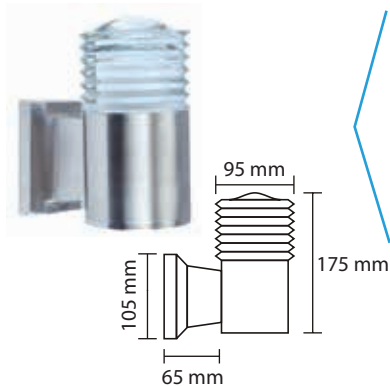

Product Name : **ORA OW5**
Product Code : LODWS105
Type : OUTDOOR WALL LIGHTS
Wattage : 6W
CCT : WH,WW
Material : Alu Die cast + Glass
Body Color : Chrome
IP Rating : IP54
MRP : 2940/-