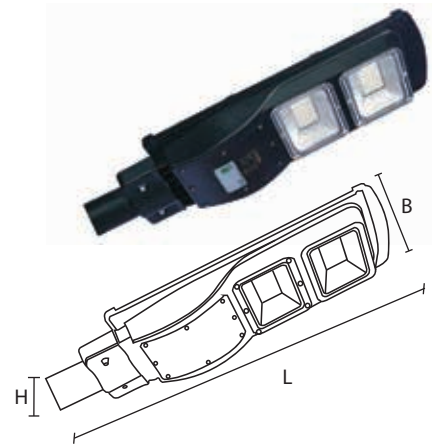

L : 465 mm
B : 190 mm
H : 57 mm
Pipe Dia : Ø45mm