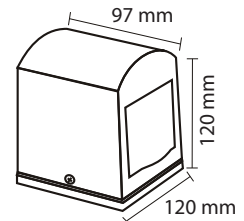

Product Name : **HALO W10, HALO W11**
Product Code : LODSG-9, LODDG-9
Type : OUTDOOR WALL LIGHTS
Wattage : 1 x 3W, 2 x 3W
CCT : WH,WW
Material : Alu Die cast + Glass
Body Color : Dark Grey
IP Rating : IP54
MRP : 2530/-, 2880/-