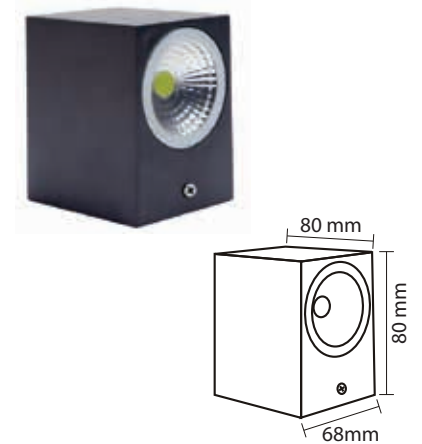

Product Name : **HALO W3**
Product Code : LARCUPD-6D
Type : OUTDOOR WALL LIGHTS
Wattage : 2 x 3W
CCT : WH,WW
Material : Alu Die cast + Glass
Body Color : Dark Grey
IP Rating : IP54
MRP : 1860/-

Product Name : **HALO W4**
Product Code : LODSQS3D
Type : OUTDOOR WALL LIGHTS
Wattage : 1 x 3W
CCT : WH,WW
Material : Alu Die cast + Glass
Body Color : Dark Grey
IP Rating : IP54
MRP : 1590/-