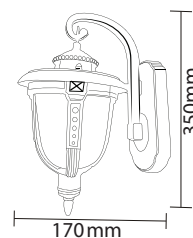

Product Name : **ATLAS BLACK**
Product Code : LWLA3E27 BK
Type : OUTDOOR WALL LIGHTS
Material : Alu Die cast
Body Color : Black
Lamp : E27 HOLDER W/O Lamp
IP Rating : IP54
MRP : 1970/-

140 - 275 V
50 HZ