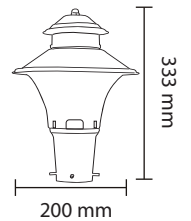

Product Name : **BLAZE B2**
Type : GATE LIGHTS
Material : SS & PC
Body Color : Chrome
Lamp : B22 Holder W/O Lamp
IP Rating : IP54
MRP : 800/-

Product Name : **BLAZE B3**
Type : GATE LIGHTS
Material : SS & PC
Body Color : Chrome
Lamp : B22 Holder W/O Lamp
IP Rating : IP54
MRP : 800/-