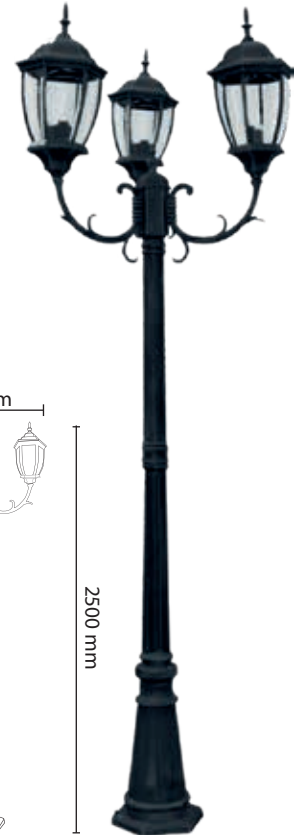

Product Name : **TRITON ANTIQUE POST LIGHT Fixture**
Product Code : LPF025E27 AG
Type : Gate Lights
Material : Alu Die cast
Body Color : Antique Finish
Lamp : 3 x E27 Holder W/O Lamp
IP Rating : IP54
MRP : 21450/-

Product Name : **TRITON BLACK POST LIGHT Fixture**
Product Code : LPF025E27 BK
Type : Gate Lights
Material : Alu Die cast
Body Color : Black
Lamp : 3 x E27 Holder W/O Lamp
IP Rating : IP54
MRP : 21450/-