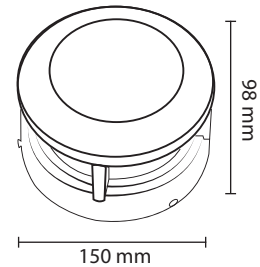

GATE LIGHTS OUTDOOR

Product Name : **TORNO G1**
Product Code : LGLSMD
Type : GATE LIGHTS
Wattage : 10W
CCT : WH,WW
Material : Alu Die Cast with PMMA
Body Color : Silver Grey
IP Rating : IP54
MRP : 4460/-

Product Name : **TORNO G2**
Product Code : LGLSBG
Type : GATE LIGHTS
Wattage : 18W
CCT : WH,WW
Material : Alu Die Cast with PMMA
Body Color : Silver Grey
IP Rating : IP54
MRP : 6450/-

Product Name : **TORNO G3**
Product Code : LGLRBGE-27
Type : GATE LIGHTS
Wattage : 18W
CCT : WH,WW
Material : Alu Die Cast with PMMA
Body Color : Silver Grey
IP Rating : IP54
MRP : 6860/-

Product Name : **TORNO G4**
Product Code : LODGLR3
Type : GATE LIGHTS
Wattage : 8W
CCT : WH,WW
Material : Alu Die Cast with PMMA
Body Color : Silver Grey
IP Rating : IP54
MRP : 1960/-

Product Name : **TORNO G5**
Product Code : LGLSQ06
Type : GATE LIGHTS
Wattage : 6W
CCT : WH,WW
Material : Alu Die Cast + Glass
Body Color : Silver Grey
IP Rating : IP54
MRP : 3840/-

140 - 275 V
50 HZ