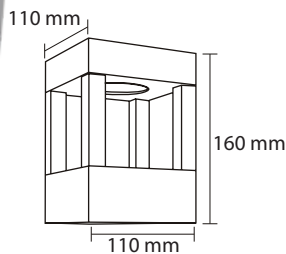

Product Name : **TORNO G5**
Product Code : LGLSQ06
Type : GATE LIGHTS
Wattage : 6W
CCT : WH,WW
Material : Alu Die Cast + Glass
Body Color : Silver Grey
IP Rating : IP54
MRP : 3840/-