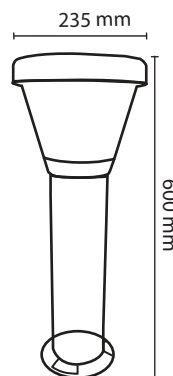

Product Name : **SOLTERO SOLAR POST LIGHTS**
Product Code : LPTSOL2600
Type : POST LIGHTS
Wattage : 10W
CCT : WH, WW
Material : Alu Die cast
Body Color : Black
IP Rating : IP65
Specification : 3.7V 5200 mAh x 2 Battery
5W/ 5V Solar Panel x 2
Operation Time : Automatic On/Off using
Built-in LDR Sensor
Charging Time: 6 to 8 Hours
Backup Time : 8 to 12 hours
MRP : 29850/-

Product Name : **SOLTERO SOLAR GARDEN LIGHTS**
Product Code : LBR SOL600
Type : GARDEN LIGHTS
Wattage : 5W
CCT : WH, WW
Material : Alu Die cast
Body Color : Black
IP Rating : IP65
Specification : 3.7V 5200 mAh Battery
4.5W/ 5V Solar Panel
Operation Time : Automatic On/Off using
Built-in LDR Sensor
Charging Time: 6 to 8 Hours
Backup Time : 8 to 12 hours
MRP : 12400/-