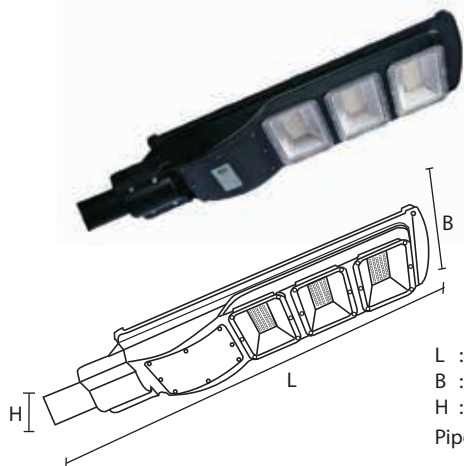

L : 595 mm
B : 195 mm
H : 57 mm
Pipe Dia : Ø45mm

Product Name : **SOLTERO SOLAR GARDEN LIGHTS**

Product Code : LSTSOL24N
Type : STREET LIGHTS
Wattage : 24W
CCT : WH, WW
Material : ABS Body
Body Color : Black
IP Rating : IP65
Specification : 3.7V 5200 mAh Battery
4.5W/ 5V Solar Panel
Operation Time : Automatic On/Off using
Built-in LDR Sensor
Charging Time : 6 to 8 Hours
Backup Time : 8 to 12 hours
MRP : **7790/-**

Product Name : **SOLTERO SOLAR GARDEN LIGHTS**

Product Code : LSTSOL30N
Type : STREET LIGHTS
Wattage : 30W
CCT : WH, WW
Material : ABS Body
Body Color : Black
IP Rating : IP65
Specification : 3.7V 5200 mAh Battery
4.5W/ 5V Solar Panel
Operation Time : Automatic On/Off using
Built-in LDR Sensor
Charging Time : 6 to 8 Hours
Backup Time : 8 to 12 hours
MRP : **9680/-**