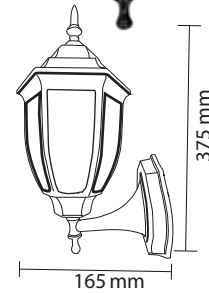

Product Name : **AURA BLACK**
Product Code : LWLA2E27 BK
Type : OUTDOOR WALL LIGHTS
Material : Alu Die cast
Body Color : Black
Lamp : E27 HOLDER W/O Lamp
IP Rating : IP54
MRP : 1380/-