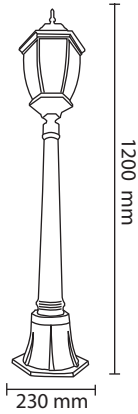

GARDEN LIGHTS