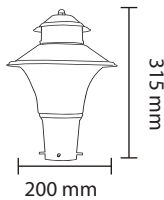

GATE LIGHTS OUTDOOR

Product Name : **HESTER H1**
Type : WALL LIGHTS
Material : SS & PC
Body Color : Black
Lamp : B22 Holder W/O Lamp
IP Rating : IP54
MRP : 1280/-

Product Name : **HESTER H2**
Type : GATE LIGHTS
Material : SS & PC
Body Color : Black
Lamp : B22 Holder W/O Lamp
IP Rating : IP54
MRP : 1280/-

Product Name : **HESTER H3**
Type : GATE LIGHTS
Material : SS & PC
Body Color : Black
Lamp : B22 Holder W/O Lamp
IP Rating : IP54
MRP : 1380/-

Product Name : **BLAZE B1**
Type : GATE LIGHTS
Material : SS & PC
Body Color : Black
Lamp : B22 Holder W/O Lamp
IP Rating : IP54
MRP : 980/-

Product Name : **BLAZE B2**
Type : GATE LIGHTS
Material : SS & PC
Body Color : Chrome
Lamp : B22 Holder W/O Lamp
IP Rating : IP54
MRP : 800/-

Product Name : **BLAZE B3**
Type : GATE LIGHTS
Material : SS & PC
Body Color : Chrome
Lamp : B22 Holder W/O Lamp
IP Rating : IP54
MRP : 800/-

Product Name : **BLAZE B4**
Type : GATE LIGHTS
Material : SS & PC
Body Color : Black
Lamp : B22 Holder W/O Lamp
IP Rating : IP54
MRP : 2960/-

140 - 275 V
50 HZ