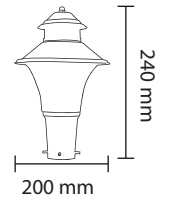

GATE LIGHTS OUTDOOR

Product Name : **HESTER H1**
Type : WALL LIGHTS
Material : SS & PC
Body Color : Black
Lamp : B22 Holder W/O Lamp
IP Rating : IP54
MRP : 1280/-

Product Name : **HESTER H2**
Type : GATE LIGHTS
Material : SS & PC
Body Color : Black
Lamp : B22 Holder W/O Lamp
IP Rating : IP54
MRP : 1280/-

Product Name : **HESTER H3**
Type : GATE LIGHTS
Material : SS & PC
Body Color : Black
Lamp : B22 Holder W/O Lamp
IP Rating : IP54
MRP : 1380/-

Product Name : **BLAZE B1**
Type : GATE LIGHTS
Material : SS & PC
Body Color : Black
Lamp : B22 Holder W/O Lamp
IP Rating : IP54
MRP : 980/-

Product Name : **BLAZE B2**
Type : GATE LIGHTS
Material : SS & PC
Body Color : Chrome
Lamp : B22 Holder W/O Lamp
IP Rating : IP54
MRP : 800/-

Product Name : **BLAZE B3**
Type : GATE LIGHTS
Material : SS & PC
Body Color : Chrome
Lamp : B22 Holder W/O Lamp
IP Rating : IP54
MRP : 800/-

Product Name : **BLAZE B4**
Type : GATE LIGHTS
Material : SS & PC
Body Color : Black
Lamp : B22 Holder W/O Lamp
IP Rating : IP54
MRP : 2960/-

140 - 275 V
50 HZ