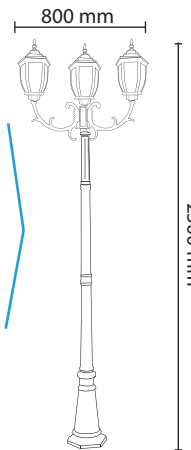

Product Name : **TRITON ANTIQUE POST LIGHT Fixture**
Product Code : LPF025E27 AG
Type : Gate Lights
Material : Alu Die cast
Body Color : Antique Finish
Lamp : 3 x E27 Holder W/O Lamp
IP Rating : IP54
MRP : 21450/-

Product Name : **TRITON BLACK POST LIGHT Fixture**
Product Code : LPF025E27 BK
Type : Gate Lights
Material : Alu Die cast
Body Color : Black
Lamp : 3 x E27 Holder W/O Lamp
IP Rating : IP54
MRP : 21450/-