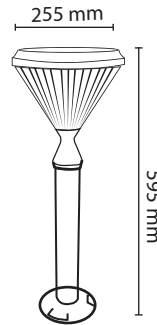

Product Name : **SOLTERO SOLAR GARDEN LIGHTS**
Product Code : LBSOL61
Type : GARDEN LIGHTS
Wattage : 5W
CCT : WH & WW (2 in 1)
Material : Alu Die cast
Body Color : Black
IP Rating : IP65
Specification : 3.7V 5200 mAh Battery
5W/ 5V Solar Panel
Operation Time : Automatic On/Off using LDR Sensor light
color changing with inbuilt toggle switch
Charging Time: 6 to 8 Hours
Backup Time : 8 to 12 hours
MRP : 10650/-

Product Name : **SOLTERO SOLAR GARDEN LIGHTS**
Product Code : LBR SOL500
Type : GARDEN LIGHTS
Wattage : 5W
CCT : WH, WW
Material : Alu Die cast
Body Color : Black
IP Rating : IP65
Specification : 3.7V 5200 mAh Battery
5W/ 5V Solar Panel
Operation Time : Automatic On/Off using
Built-in LDR Sensor
Charging Time: 6 to 8 Hours
Backup Time : 8 to 12 hours
MRP : 10750/-