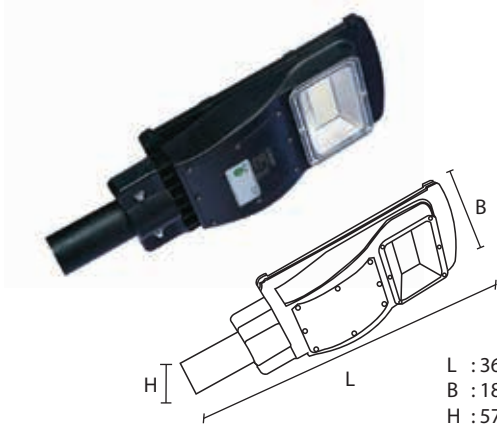

SOLAR LIGHTS

L : 360 mm
B : 185 mm
H : 57 mm
Pipe Dia : Ø45mm

Product Name : **SOLTERO SOLAR GARDEN LIGHTS**

Product Code :: LSTSOL10N
Type : STREET LIGHTS
Wattage : 10W
CCT : WH
Material : ABS Body
Body Color : Black
IP Rating : IP65
Specification : 3.7V 5200 mAh Battery
4.5W/ 5V Solar Panel
Operation Time : Automatic On/Off using
Built-in LDR Sensor
Charging Time : 6 to 8 Hours
Backup Time : 8 to 12 hours
MRP : **4370/-**

Product Name : **SOLTERO SOLAR GARDEN LIGHTS**

Product Code : LSTSOL18N
Type : STREET LIGHTS
Wattage : 18W
CCT : WH
Material : ABS Body
Body Color : Black
IP Rating : IP65
Specification : 3.7V 5200 mAh Battery
4.5W/ 5V Solar Panel
Operation Time : Automatic On/Off using
Built-in LDR Sensor
Charging Time : 6 to 8 Hours
Backup Time : 8 to 12 hours
MRP : **5940/-**