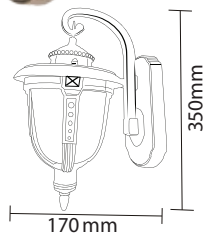

Product Name : **ATLAS ANTIQUE**
Product Code : LWLA3E27AG
Type : OUTDOOR WALL LIGHTS
Material : Alu Die cast
Body Color : Antique Finish
Lamp : E27 HOLDER W/O Lamp
IP Rating : IP54
MRP : 1970/-