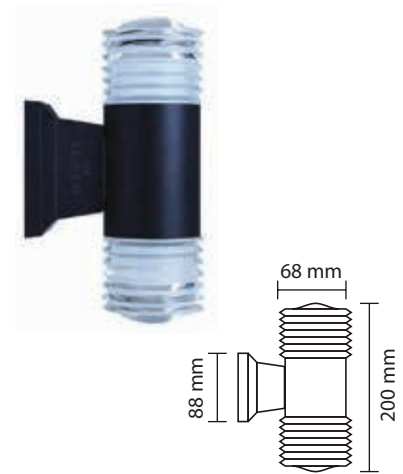

Product Name : **ORA OW4**
Product Code : LODWS203
Type : OUTDOOR WALL LIGHTS
Wattage : 2 x 3W
CCT : WH ,WW
Material : Alu Die cast + Glass
Body Color : Sand Black
IP Rating : IP54
MRP : 2940/-