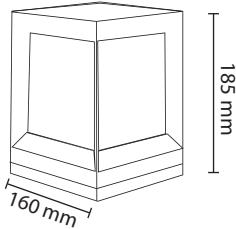

# GATE LIGHTS OUTDOOR

Product Name : **TORNO G1**  
 Product Code : LGLSMD  
 Type : GATE LIGHTS  
 Wattage : 10W  
 CCT : WH,WW  
 Material : Alu Die Cast with PMMA  
 Body Color : Silver Grey  
 IP Rating : IP54  
 MRP : 4460/-