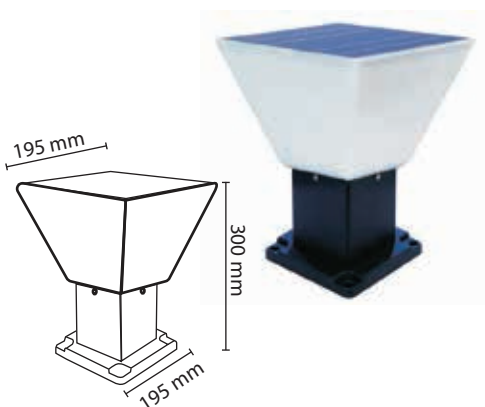

Product Name : **SOLTERO SOLAR GATE LIGHTS**
Product Code : LGLSOL10
Type : SOLAR GATE LIGHTS
Wattage : 2W
CCT : WH, WW
Material : Alu Die cast
Body Color : Black
IP Rating : IP65
Specification : 3.7V 2200 mAh Battery
3W/ 5V Solar Panel
Operation : Automatic On/Off using
LDR Sensor Master on/off switch for optimised usage
Charging Time: 6 to 8 Hours
Backup Time : 8 to 12 hours
MRP : **3350/-**