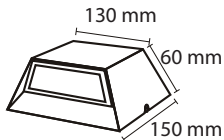

Product Name : **HALO W12, HALO W13**
Product Code : LARCS3, LARCD6
Type : OUTDOOR WALL LIGHTS
Wattage : 1 x 3W, 2 x 3W
CCT : WH,WW
Material : Alu Die cast + Glass
Body Color : Dark Grey
IP Rating : IP54
MRP : 1940/-, 2770/-