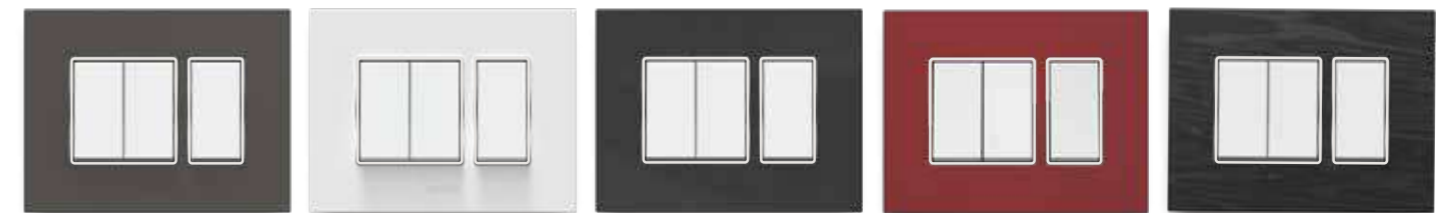

VALUE FOR MONEY

The switch range provides value for money, offering multiple attractive benefits at an affordable price.

Dark black

White

Mag Gray

FEATURES:

- Collarless design for aesthetics
- Product with front installation and removal
- Vertical and Horizontal fitment
- X-rated switch suitable for home appliances
- Fire-resistant Polycarbonate material to avoid hazards
- Dual tone colour combination for unique look
- Customized for the Indian climate (-10°C to 45°C)

SILVAZ

Plates with Silver Lining

STYLAZ

Plates without Silver Lining

Vertical and Horizontal orientation

Easy to Install

Polycab Etira switches can be oriented horizontally or vertically, and look equally good both ways!