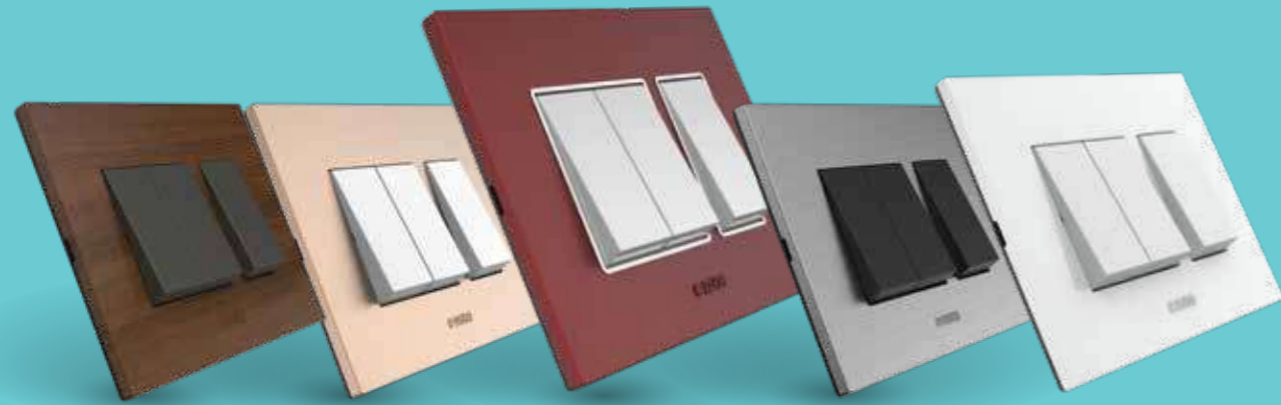

WHY SWITCH TO ETIRA

Switch off settling for less. Switch on more amazing possibilities with the new Polycab Etira range – a perfect 4-in-1 switch

STYLISH

Available in 33 attractive switch and plate combinations, with 3 switch colours and 11 beautiful plate designs. The result is a switch that is a mélange of functionality and aesthetics.

EASY TO INSTALL

Every configuration allows for easy front installation and front removal. Moreover, it can be installed vertically or horizontally according to the space available.

SAFE AND SECURE

The switches are designed to meet the highest safety standards, provide complete fireproofing, shock proofing and overload protection too. The fire-resistant range is tested to withstand up to 850°C.

VALUE FOR MONEY

The switch range provides value for money, offering multiple attractive benefits at an affordable price.

Dark black

White

Mag Gray

FEATURES:

- Collarless design for aesthetics
- Product with front installation and removal
- Vertical and Horizontal fitment
- X-rated switch suitable for home appliances
- Fire-resistant Polycarbonate material to avoid hazards
- Dual tone colour combination for unique look
- Customized for the Indian climate (-10°C to 45°C)

SILVAZ

Plates with Silver Lining

STYLAZ

Plates without Silver Lining

Vertical and Horizontal orientation

Easy to Install

Polycab Etira switches can be oriented horizontally or vertically, and look equally good both ways!