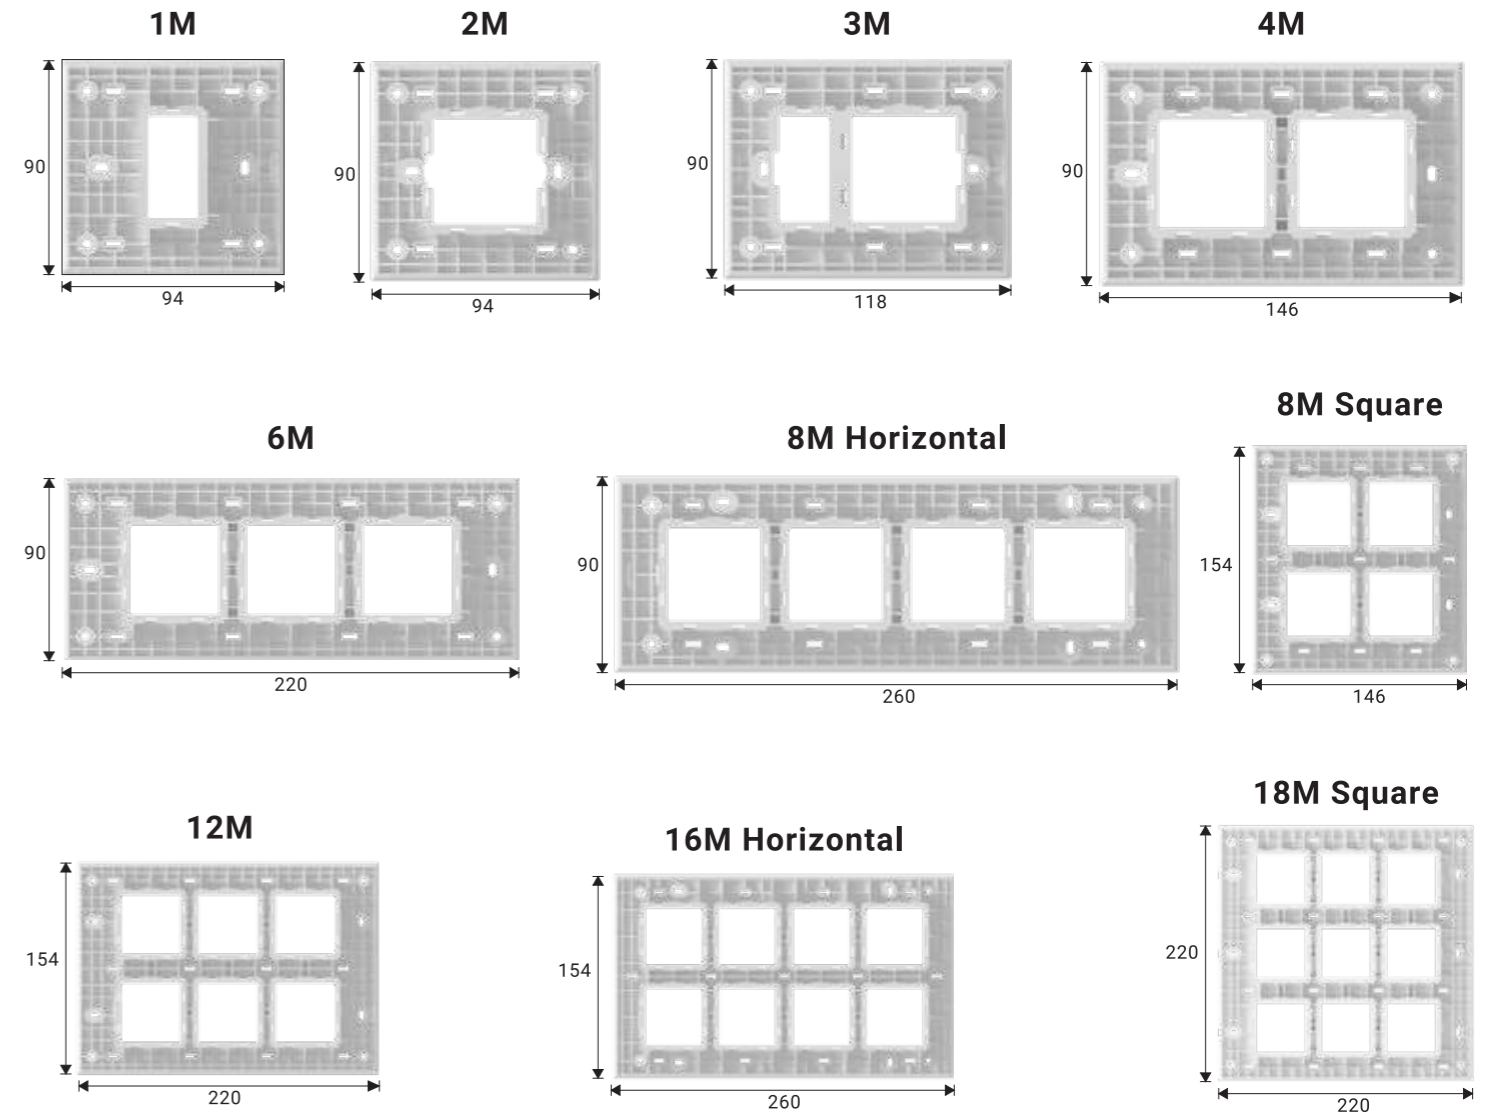

Vertical and Horizontal orientation

Easy to Install

Polycab Etira switches can be oriented horizontally or vertically, and look equally good both ways!

Product specification

PLATES