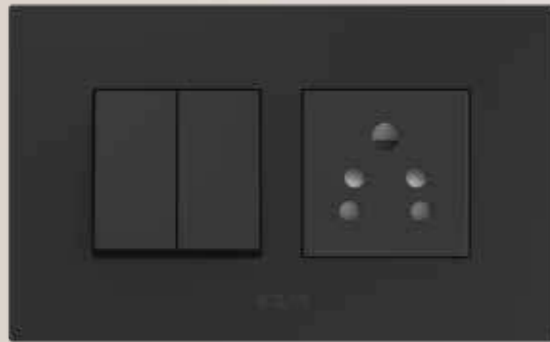

VALUE FOR MONEY

The switch range provides value for money, offering multiple attractive benefits at an affordable price.

Dark black

White

Mag Gray

FEATURES:

- Collarless design for aesthetics
- Product with front installation and removal
- Vertical and Horizontal fitment
- X-rated switch suitable for home appliances
- Fire-resistant Polycarbonate material to avoid hazards
- Dual tone colour combination for unique look
- Customized for the Indian climate (-10°C to 45°C)

SILVAZ

Plates with Silver Lining

STYLAZ

Plates without Silver Lining

Vertical and Horizontal orientation

Easy to Install

Polycab Etira switches can be oriented horizontally or vertically, and look equally good both ways!