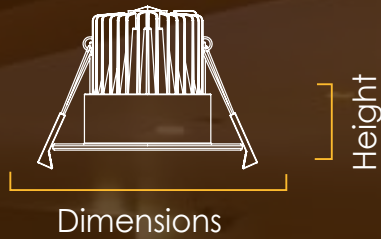

SCINTILLATE INTEGRAL DOWNLIGHT

Available in

5W/7W/9W

AVAILABLE IN 7 COLORS

BLUE | YELLOW | RED | PINK | GREEN | WHITE | ORANGE

Wattage	Dimensions	Height	Cut-out Size
5W	108mm	60mm	80mm
7W	108mm	60mm	80mm
9W	108mm	60mm	80mm

DESCRIPTION:

- Recess mounting LED Downlight with plastic body and integral driver
- 2.5 kV surge protection

25000
BURNING
HOURS

>80
CRI

120°
BEAM
ANGLE

2.5kV
SURGE
PROTECTION