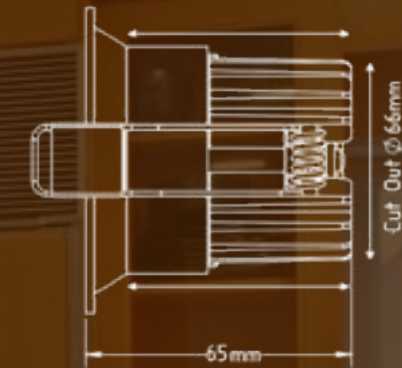

CURVE DOWNLIGHT

With multiple wattages and two color temperatures to choose from – Warm white and neutral white, Curve Downlight Series make a perfect fit for any setting. The beautiful aluminium die-cast housing makes it corrosion-resistant and ensures even heat dissipation. The anti-glare reflector makes it an ideal choice for ambient lighting.

Available in

6W/12W/18W

WARM/NEUTRAL WHITE

BODY COLOR: WHITE/BLACK
ON/OFF DRIVERS

ALSO AVAILABLE WITH DRIVER:

- TRIAC DIMMABLE
- 0-10 ANALOG DIMMABLE
- DALI DIMMABLE/DALI 2.0
- SMART

**>85
CRI**

**15°/24°/
38°/60°
BEAM
ANGLE**