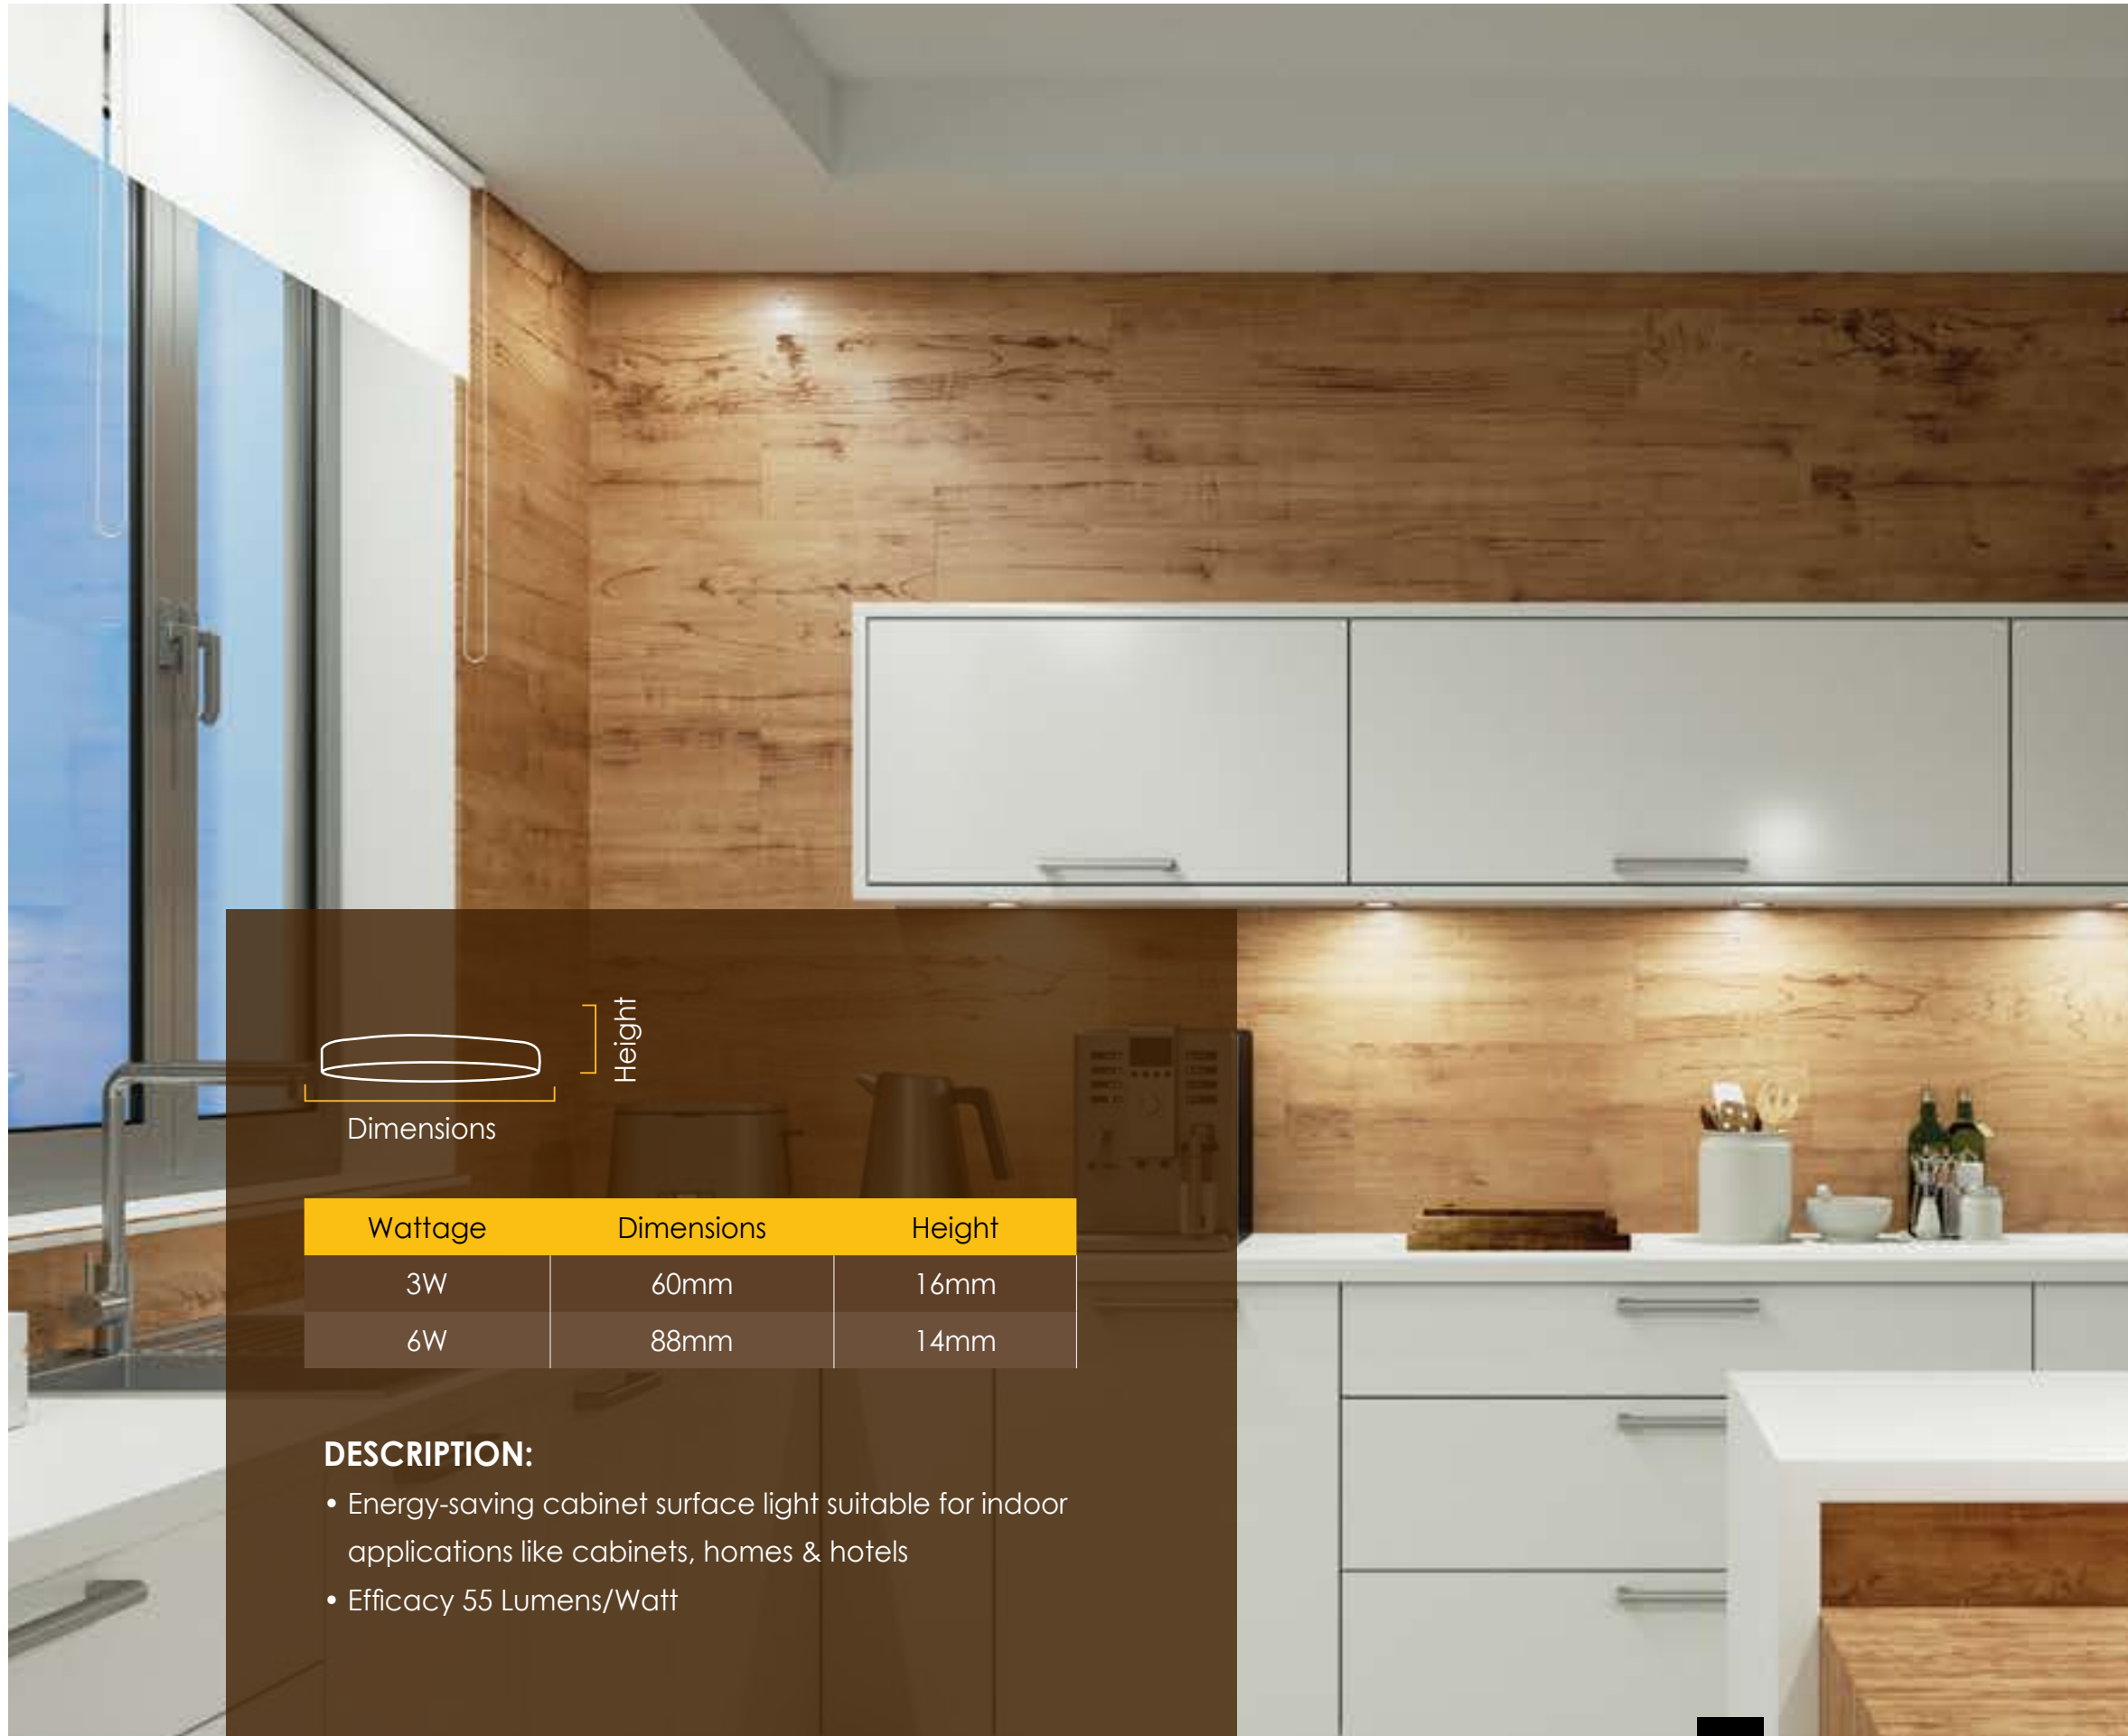

120°
BEAM
ANGLE

INBUILT
DRIVER

Wattage	Dimensions	Height
3W	60mm	16mm
6W	88mm	14mm

DESCRIPTION:

- Energy-saving cabinet surface light suitable for indoor applications like cabinets, homes & hotels
- Efficacy 55 Lumens/Watt