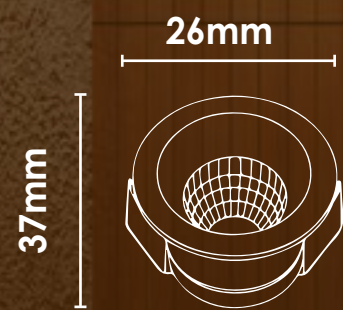

NICHE DOWNLIGHTS

Robust, compact and aesthetically appealing, Niche Downlights make up for the ultimate choice for both residential and commercial spaces. Perfectly crafted to offer focussed lighting in three color temperatures, Niche Downlights lend glare-free ambient glow for both lower and high ceilings. Elevate the experience of your space flawlessly!

Available in

3W

WARM/NEUTRAL WHITE

BODY & INNER REFLECTOR COLOR: BLACK, WHITE, ROSE GOLD, GUNMETAL, GOLD
ON/OFF DRIVERS

ALSO AVAILABLE WITH DRIVER:

- TRIAC DIMMABLE
- 0-10 ANALOG DIMMABLE
- DALI DIMMABLE/DALI 2.0
- SMART

>85
CRI

40°
BEAM
ANGLE