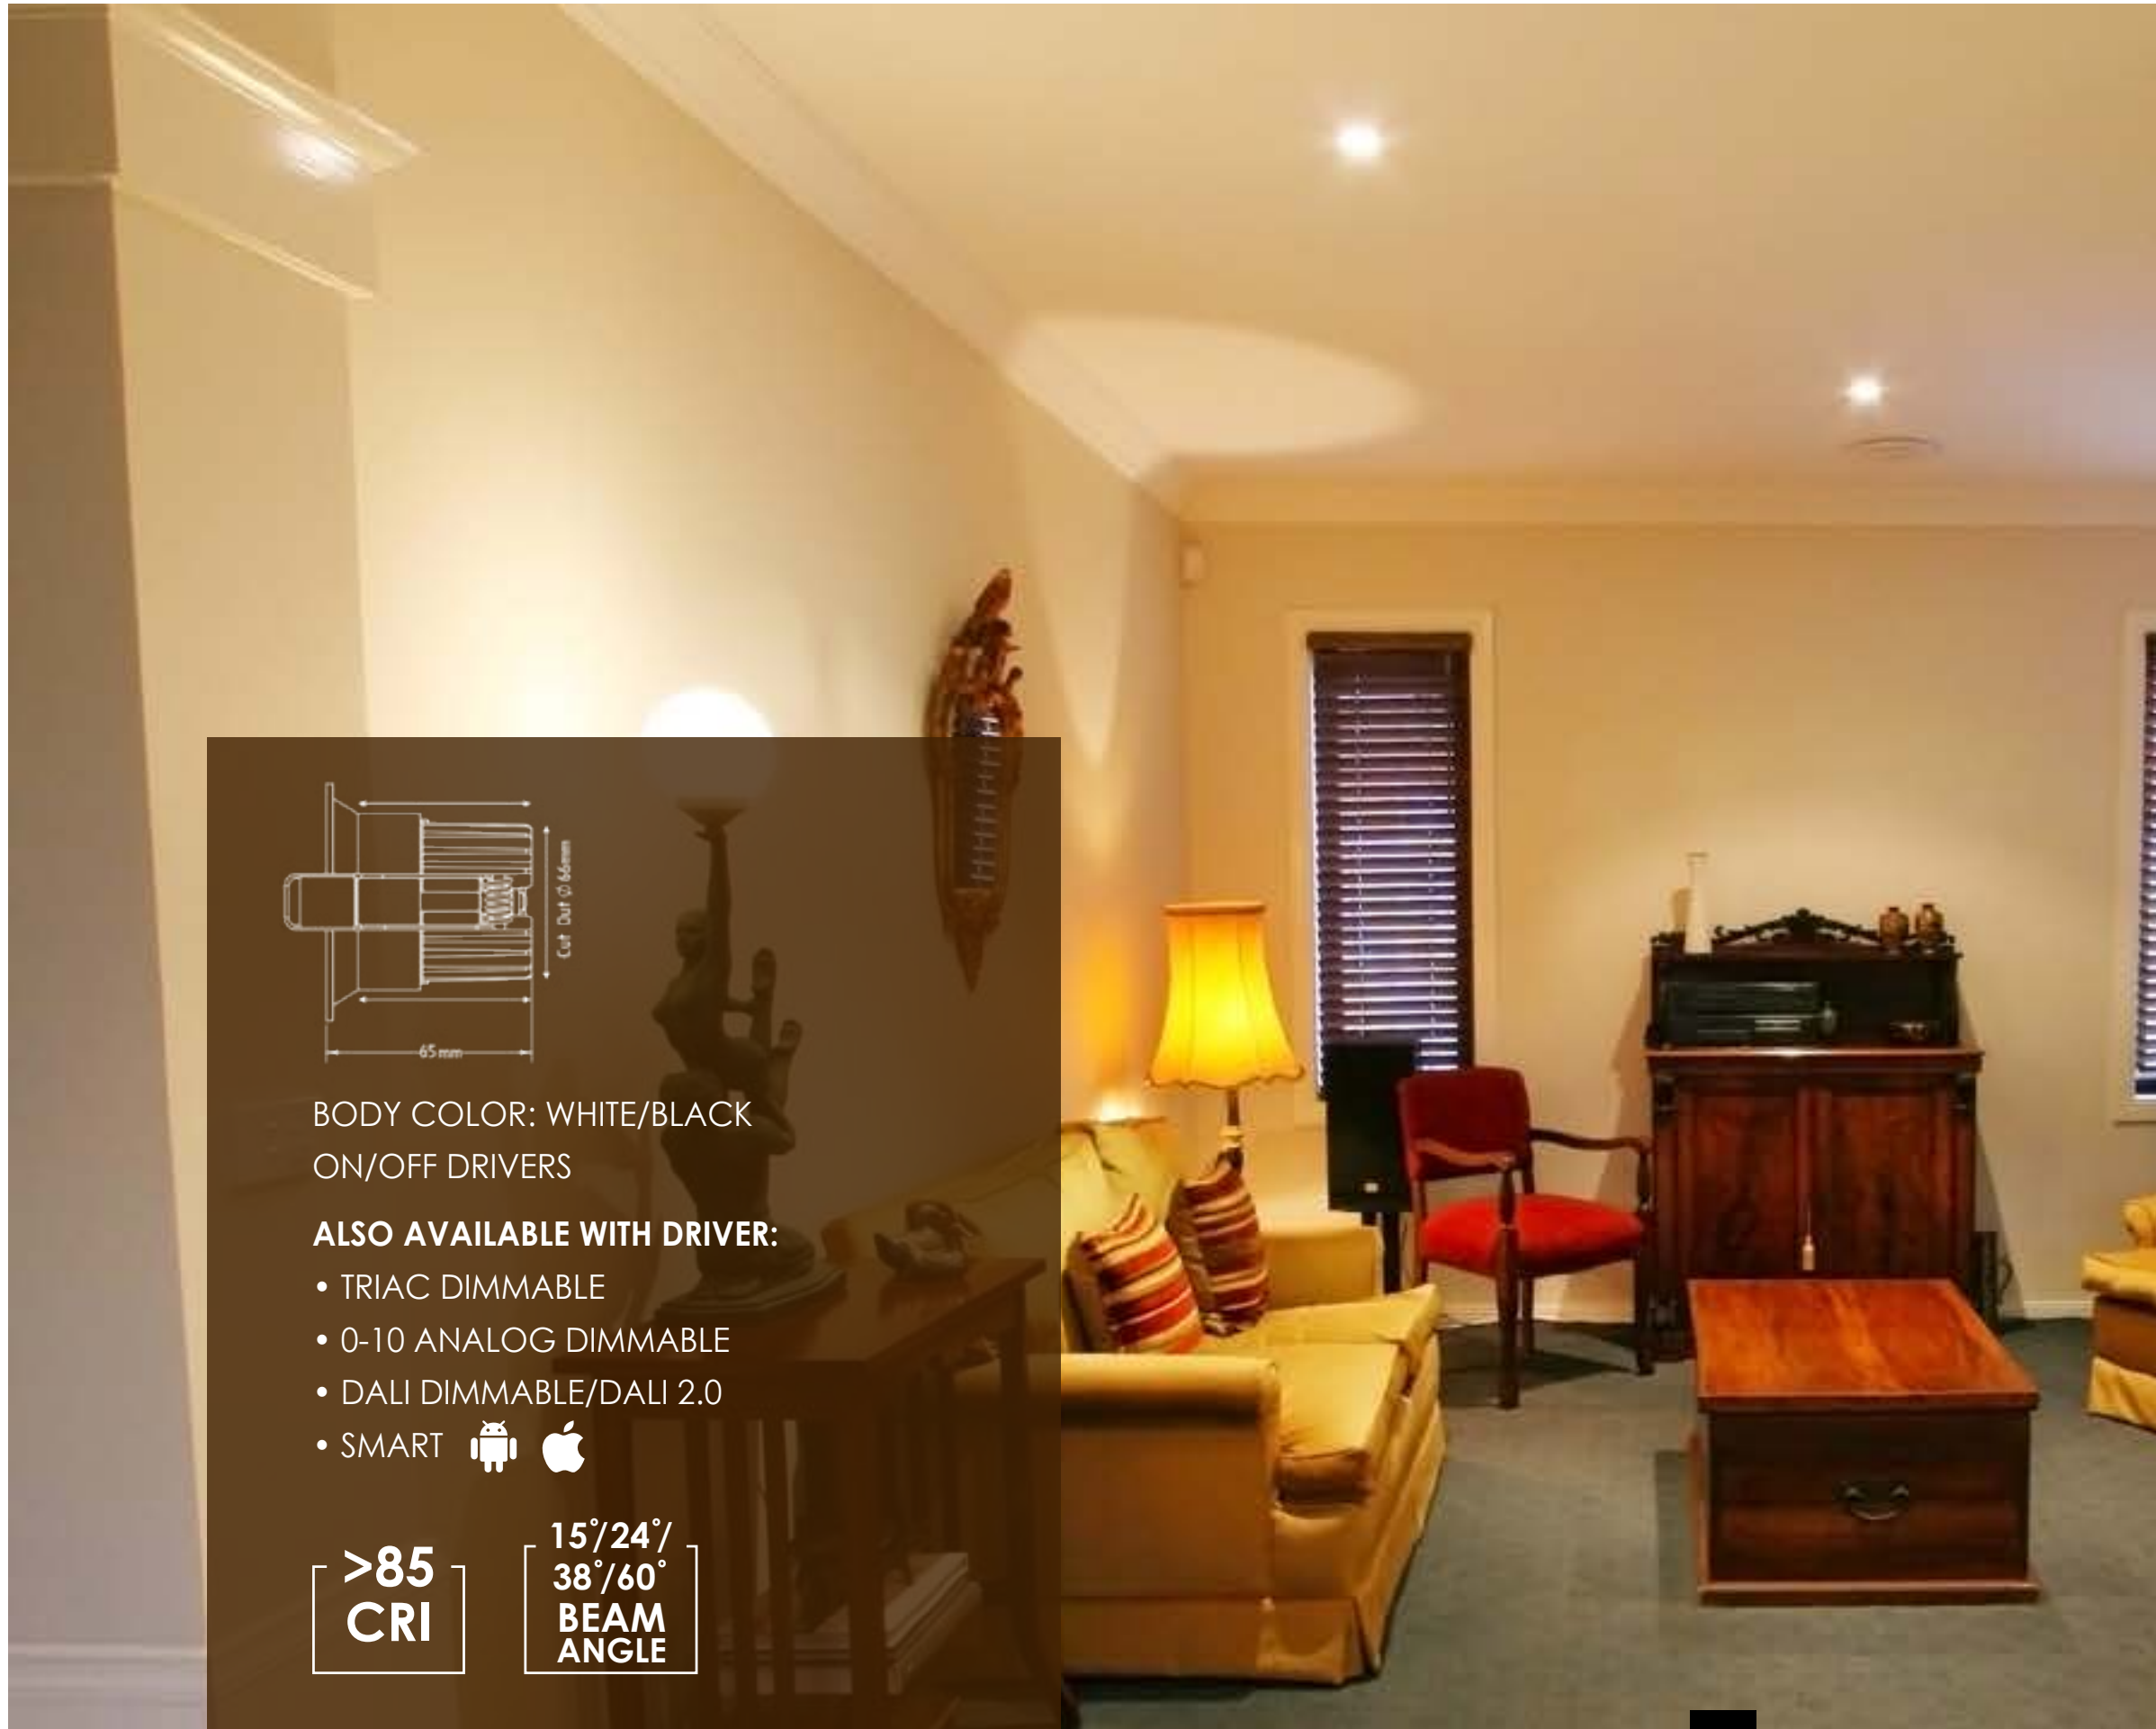

BODY COLOR: WHITE/BLACK
ON/OFF DRIVERS

ALSO AVAILABLE WITH DRIVER:

- TRIAC DIMMABLE
- 0-10 ANALOG DIMMABLE
- DALI DIMMABLE/DALI 2.0
- SMART

**>85
CRI**

**15°/24°/
38°/60°
BEAM
ANGLE**

VALUE DOWNLIGHT

A sturdy aluminium housing, with separate energy-efficient dimmable drivers make the Value Downlight a must have for any setting. Choose from a variety of options as per your requirement – different color shades along with different wattages. A narrow beam accentuates your décor perfectly.

Available in

6W, 12W, 18W

WARM/NEUTRAL WHITE