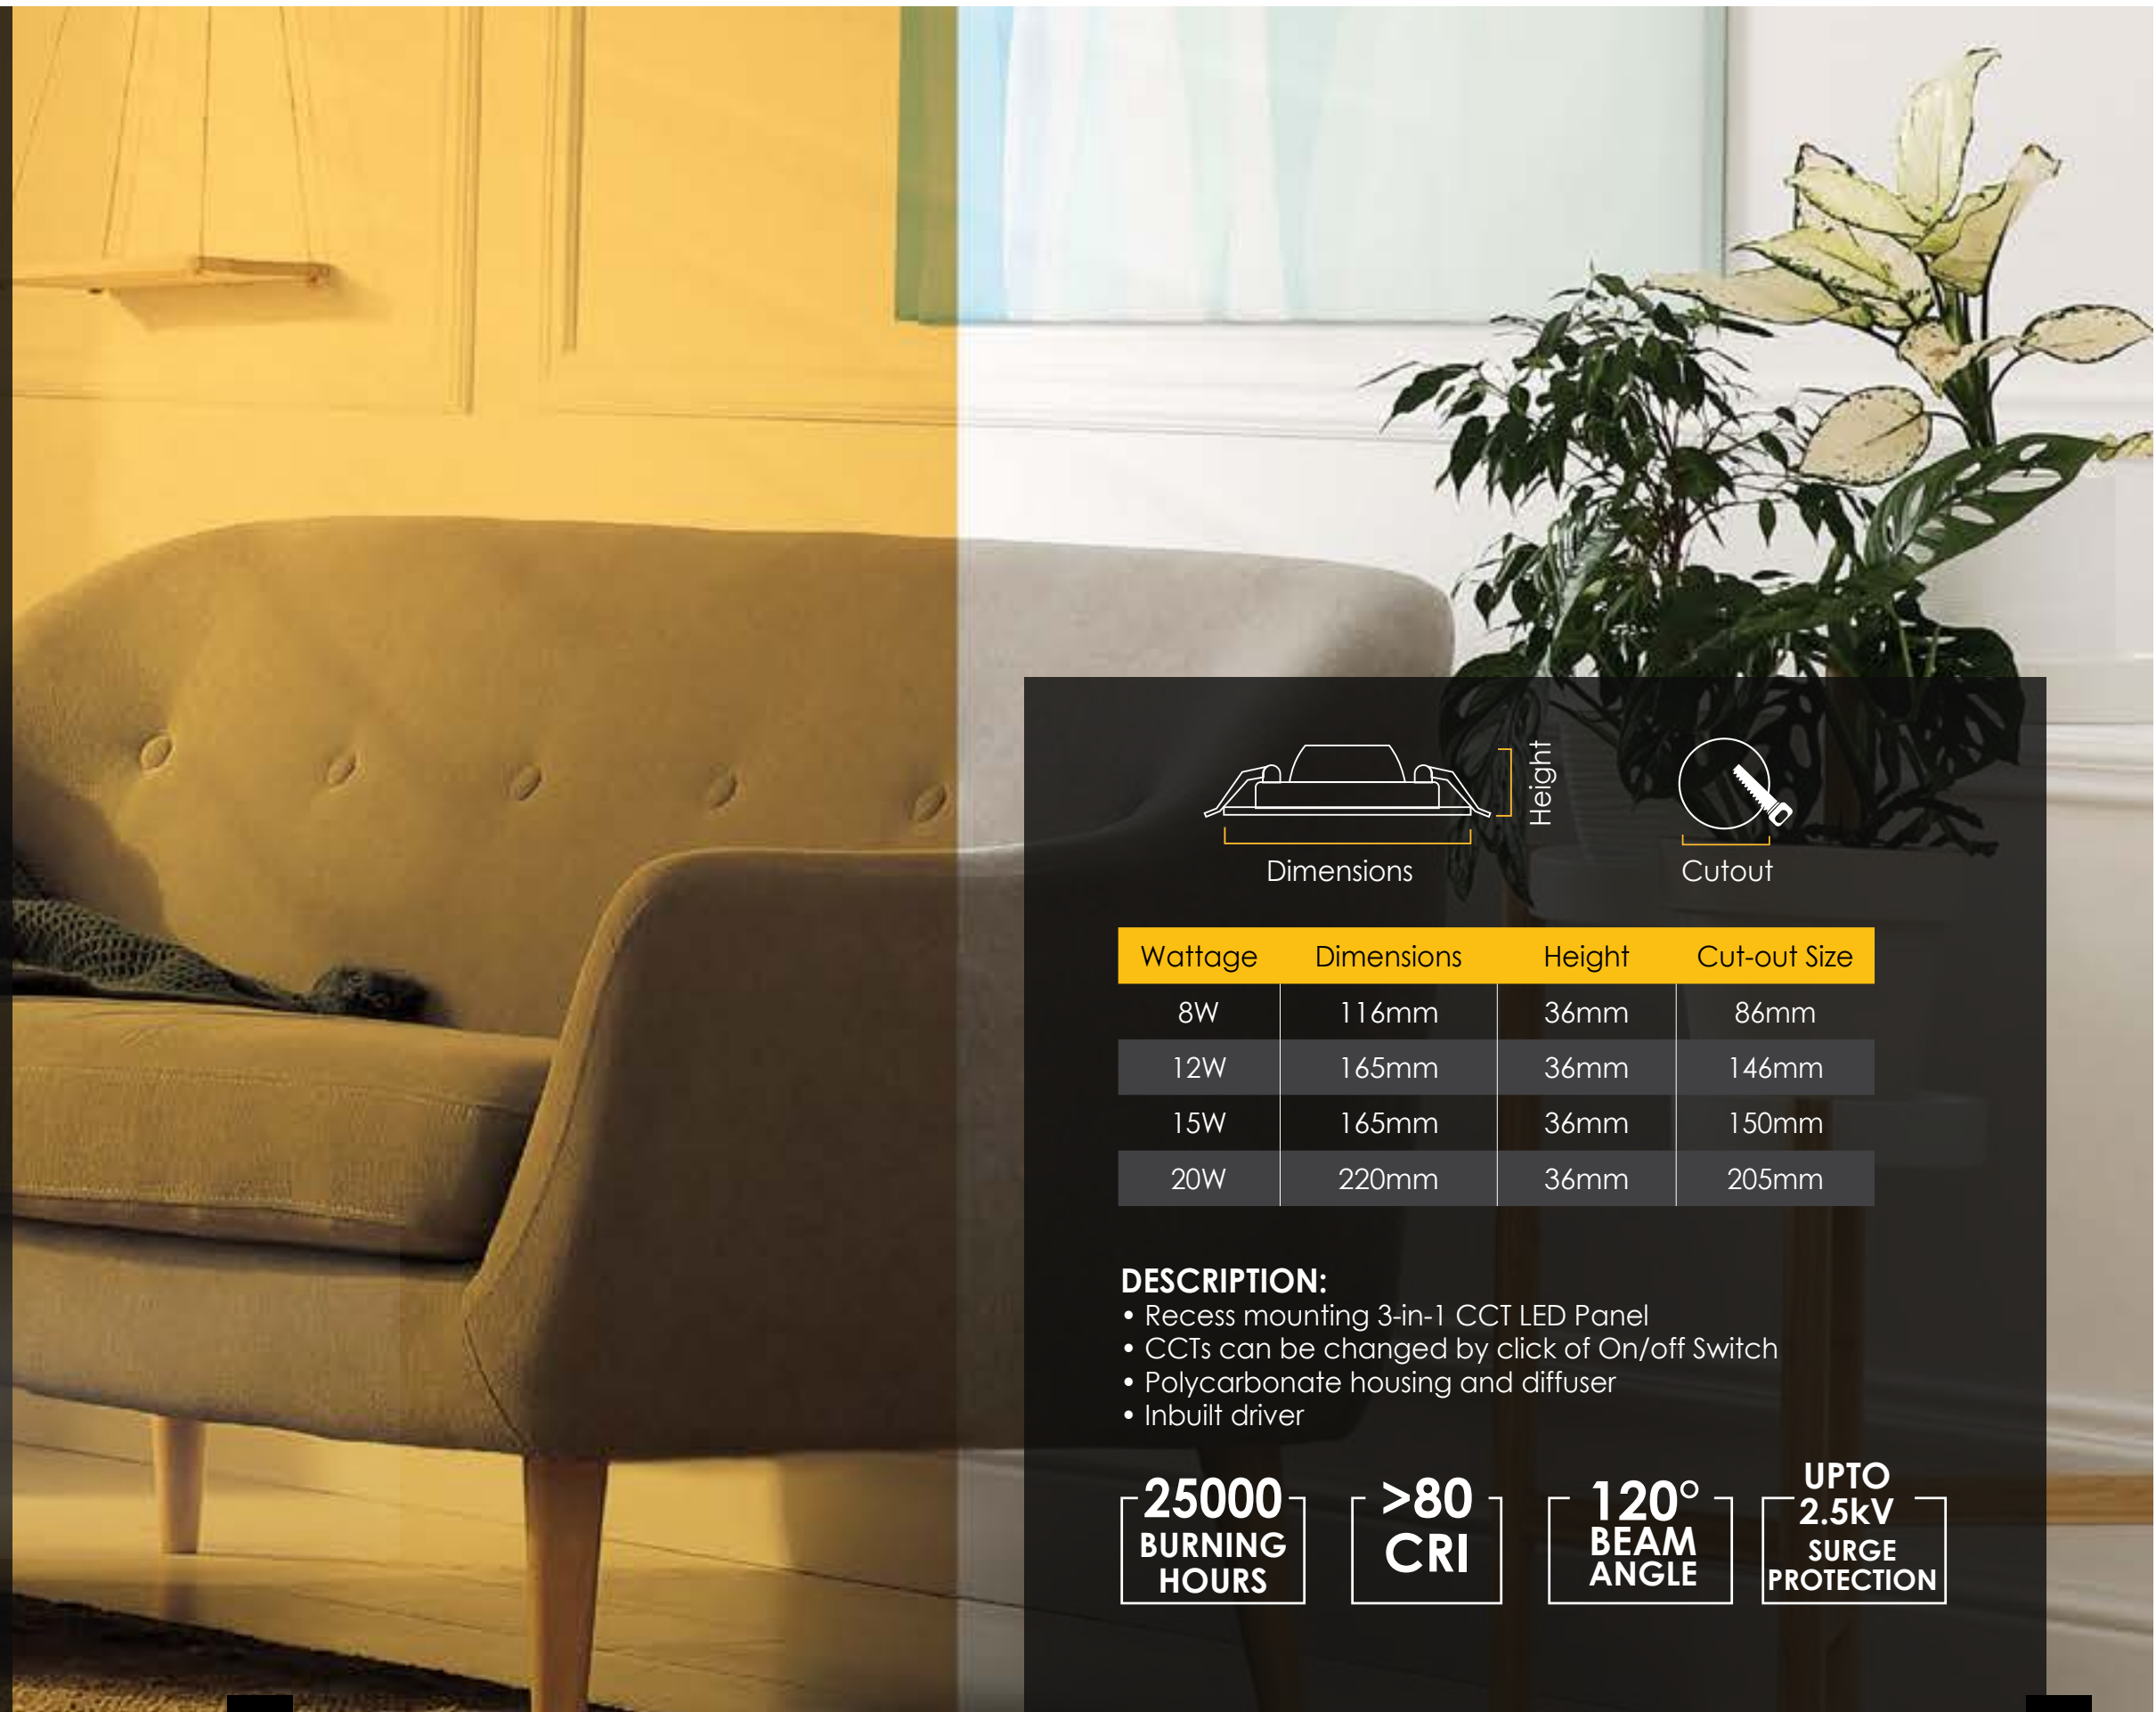

SCINTILLATE LED PANEL 3-IN-1

A tricolour LED Panel that changes the ambience of your room to suit your mood. The three beautiful shades of white complement your room at different times of the day!

Available in

8W/12W/15W/20W

WARM/NEUTRAL/COOL WHITE

Height

Wattage	Dimensions	Height	Cut-out Size
8W	116mm	36mm	86mm
12W	165mm	36mm	146mm
15W	165mm	36mm	150mm
20W	220mm	36mm	205mm

DESCRIPTION:

- Recess mounting 3-in-1 CCT LED Panel
- CCTs can be changed by click of On/off Switch
- Polycarbonate housing and diffuser
- Inbuilt driver

25000
BURNING
HOURS

>80
CRI

120°
BEAM
ANGLE

UPTO
2.5kV
SURGE
PROTECTION