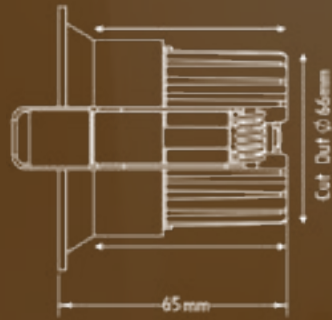

BODY COLOR: WHITE/BLACK
ON/OFF DRIVERS

ALSO AVAILABLE WITH DRIVER:

- TRIAC DIMMABLE
- 0-10 ANALOG DIMMABLE
- DALI DIMMABLE/DALI 2.0
- SMART

**>85
CRI**

**15°/24°/
38°/60°
BEAM
ANGLE**

VALUE DOWNLIGHT

A sturdy aluminium housing, with separate energy-efficient dimmable drivers make the Value Downlight a must have for any setting. Choose from a variety of options as per your requirement – different color shades along with different wattages. A narrow beam accentuates your décor perfectly.

Available in

6W, 12W, 18W

WARM/NEUTRAL WHITE