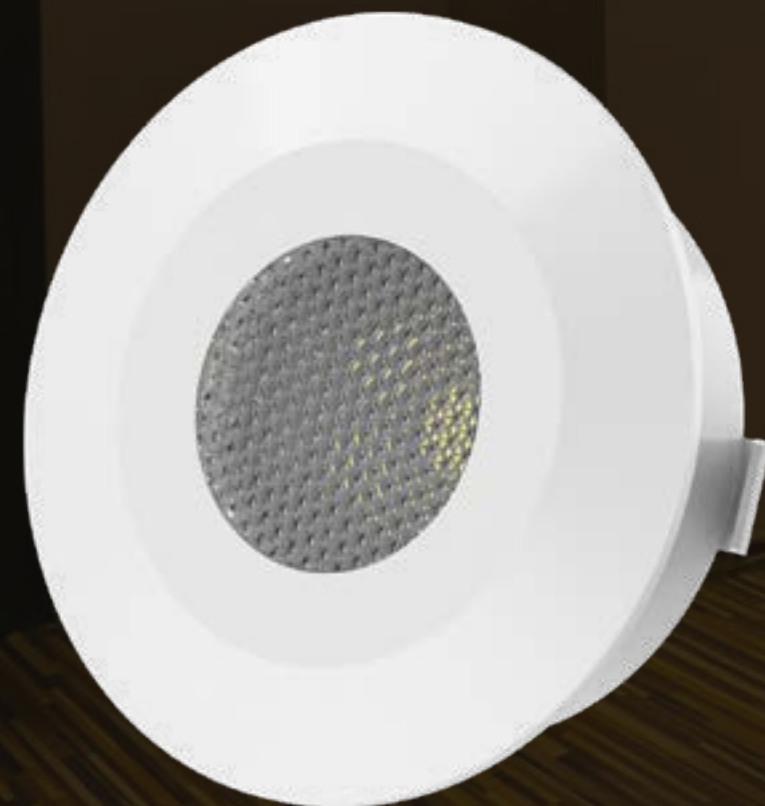

Available in

5W/10W/15W

COOL/WARM WHITE

PEARL LED PC SPOT

Transform your space by accentuating the striking pieces of art with spot lights. Beautifully crafted to offer focussed lighting in 6 colors, these blend easily with all types of surfaces.

Available in

2W

AVAILABLE IN 6 COLORS

BLUE | YELLOW | RED | PINK | GREEN | WHITE

Dimensions

Height

Cutout

Wattage	Dimensions	Height	Cut-out Size
2W	42mm	16mm	35mm