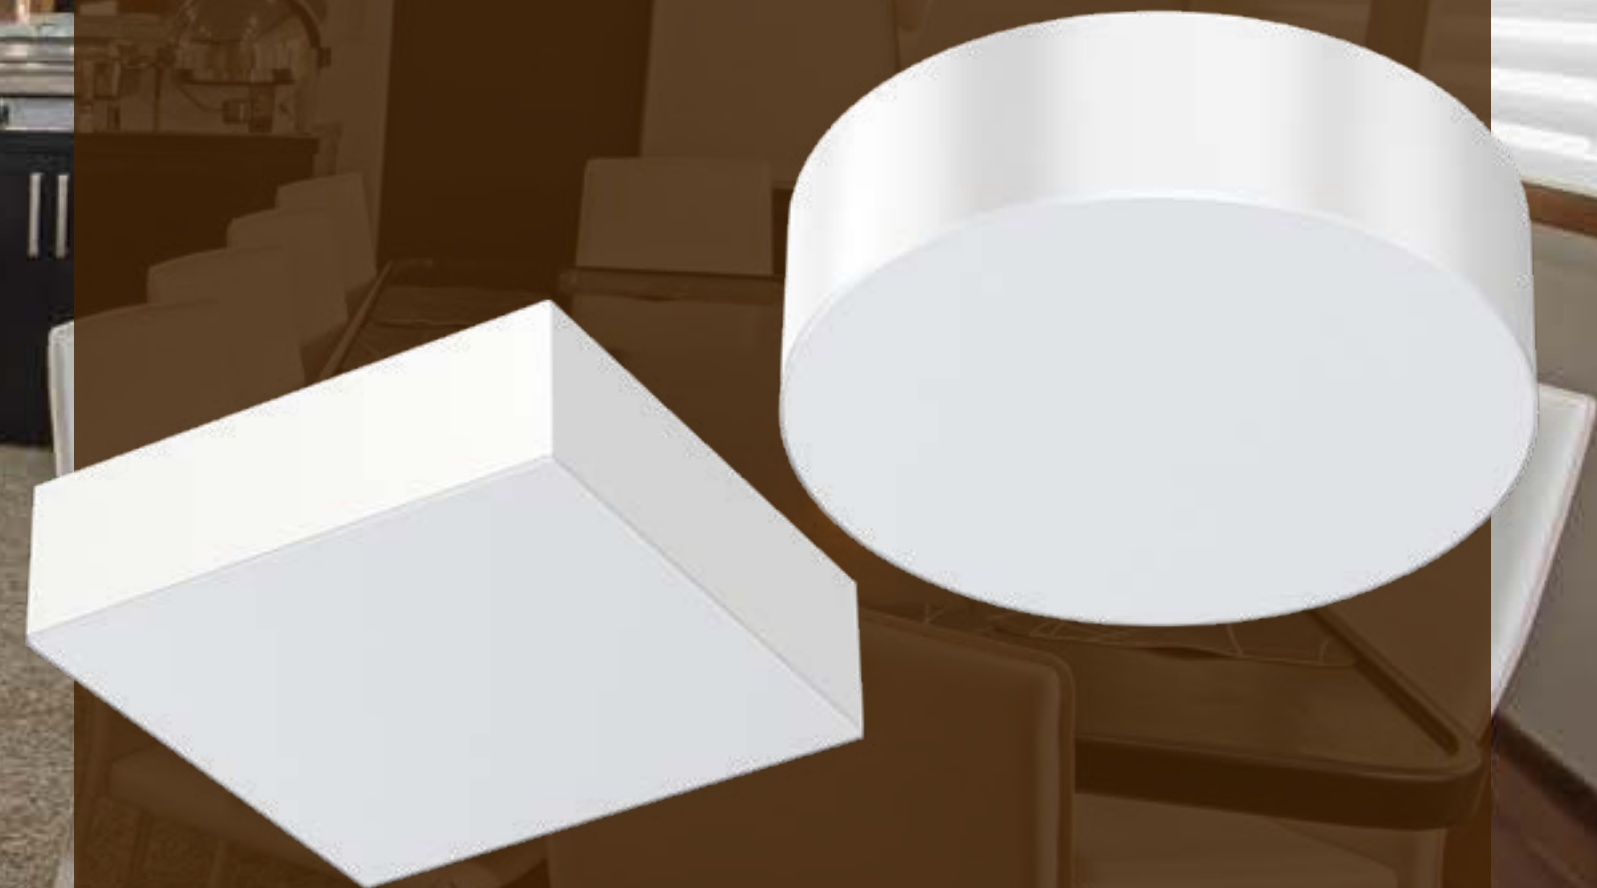

SCINTILLATE FRAMELESS PANEL

Scintillate Frameless Panel can be fixed directly on ceilings with minimal effort! Extremely stylish in appearance, this is a great piece of adornment when you do not have false ceilings!

Available in

6W/12W/15W/18W/24W

WARM/NEUTRAL/COOL WHITE

Wattage	Dimensions	Height
6W	90mm	27mm
12W	120mm	27mm
15W	155mm	27mm
18W	155mm	27mm
24W	190mm	27mm

DESCRIPTION:

- Surface mounting LED frameless panel
- ABS housing & PC diffuser

25000
BURNING
HOURS

>80
CRI

120°
BEAM
ANGLE

**INTERNAL
DRIVER**