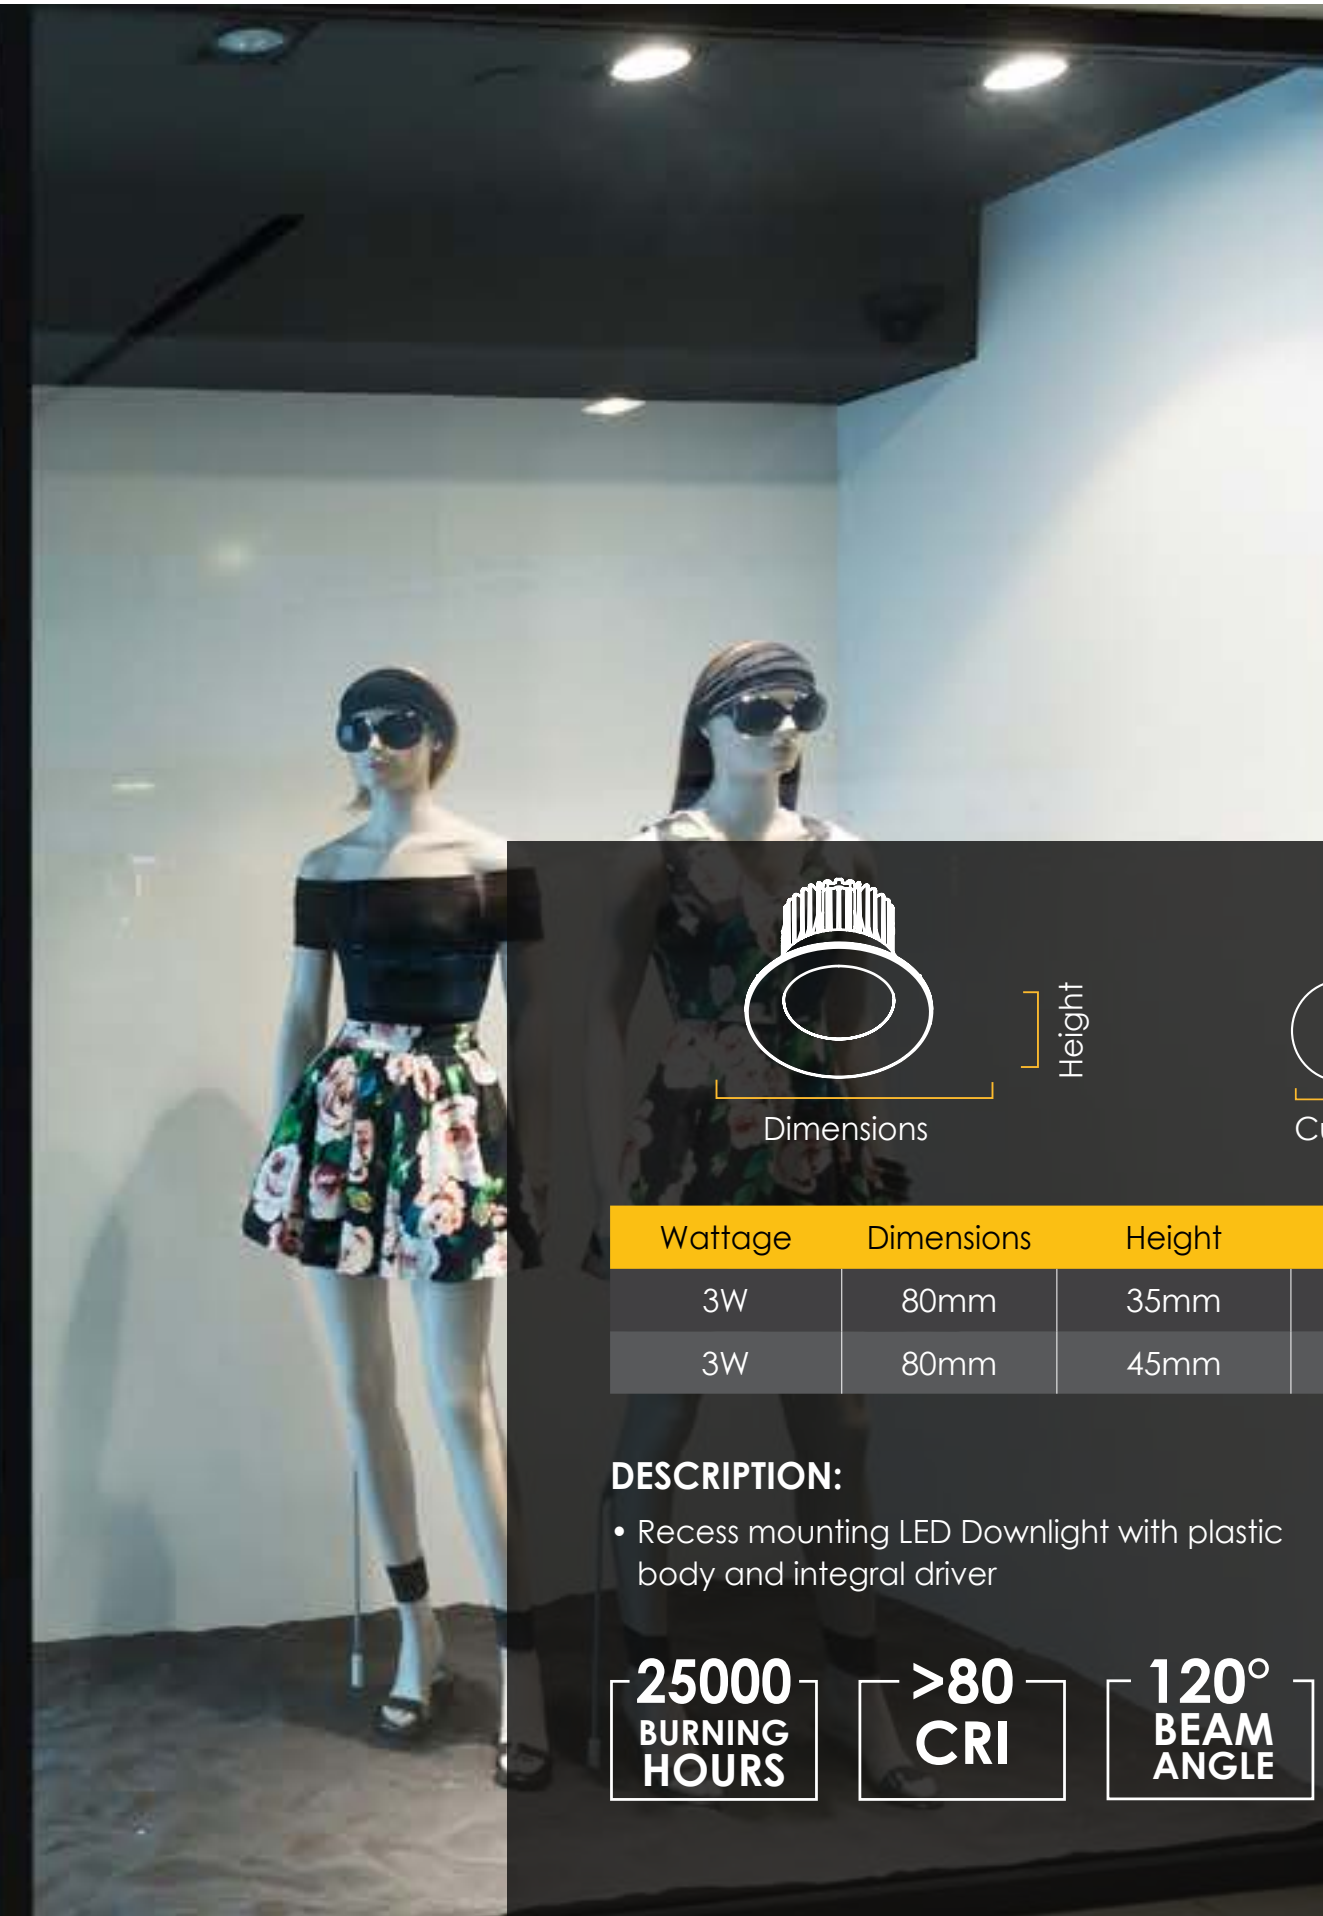

120°
BEAM
ANGLE

INBUILT
DRIVER

Wattage	Dimensions	Height
3W	60mm	16mm
6W	88mm	14mm

DESCRIPTION:

- Energy-saving cabinet surface light suitable for indoor applications like cabinets, homes & hotels
- Efficacy 55 Lumens/Watt

Available in

3W

Available in 7 colours

Cool, Neutral, Warm White, Red, Green, Blue, Pink

Dimensions

Height

Cutout

Wattage	Dimensions	Height	Cut-out Size
3W	80mm	35mm	45mm
3W	80mm	45mm	45mm