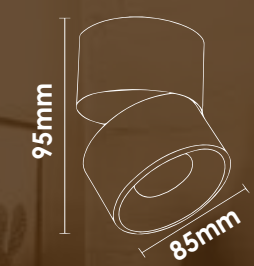

CYLINDRICAL SWIVEL LIGHTS

Beautifully crafted, this swivel light incorporates a revolving module that can be used to highlight a painting, décor or can be used for light reading. The cylindrical canopy helps to get mounted on any space for focussed lighting. Simple yet chic!

Available in

14W

WARM/NEUTRAL WHITE

BODY AND INNER REFLECTOR
COLOR: BLACK, WHITE
ON/OFF DRIVERS

ALSO AVAILABLE WITH DRIVER:

- TRIAC DIMMABLE
- 0-10 ANALOG DIMMABLE
- DALI DIMMABLE/DALI 2.0
- SMART

**>85
CRI**

**38°
BEAM
ANGLE**