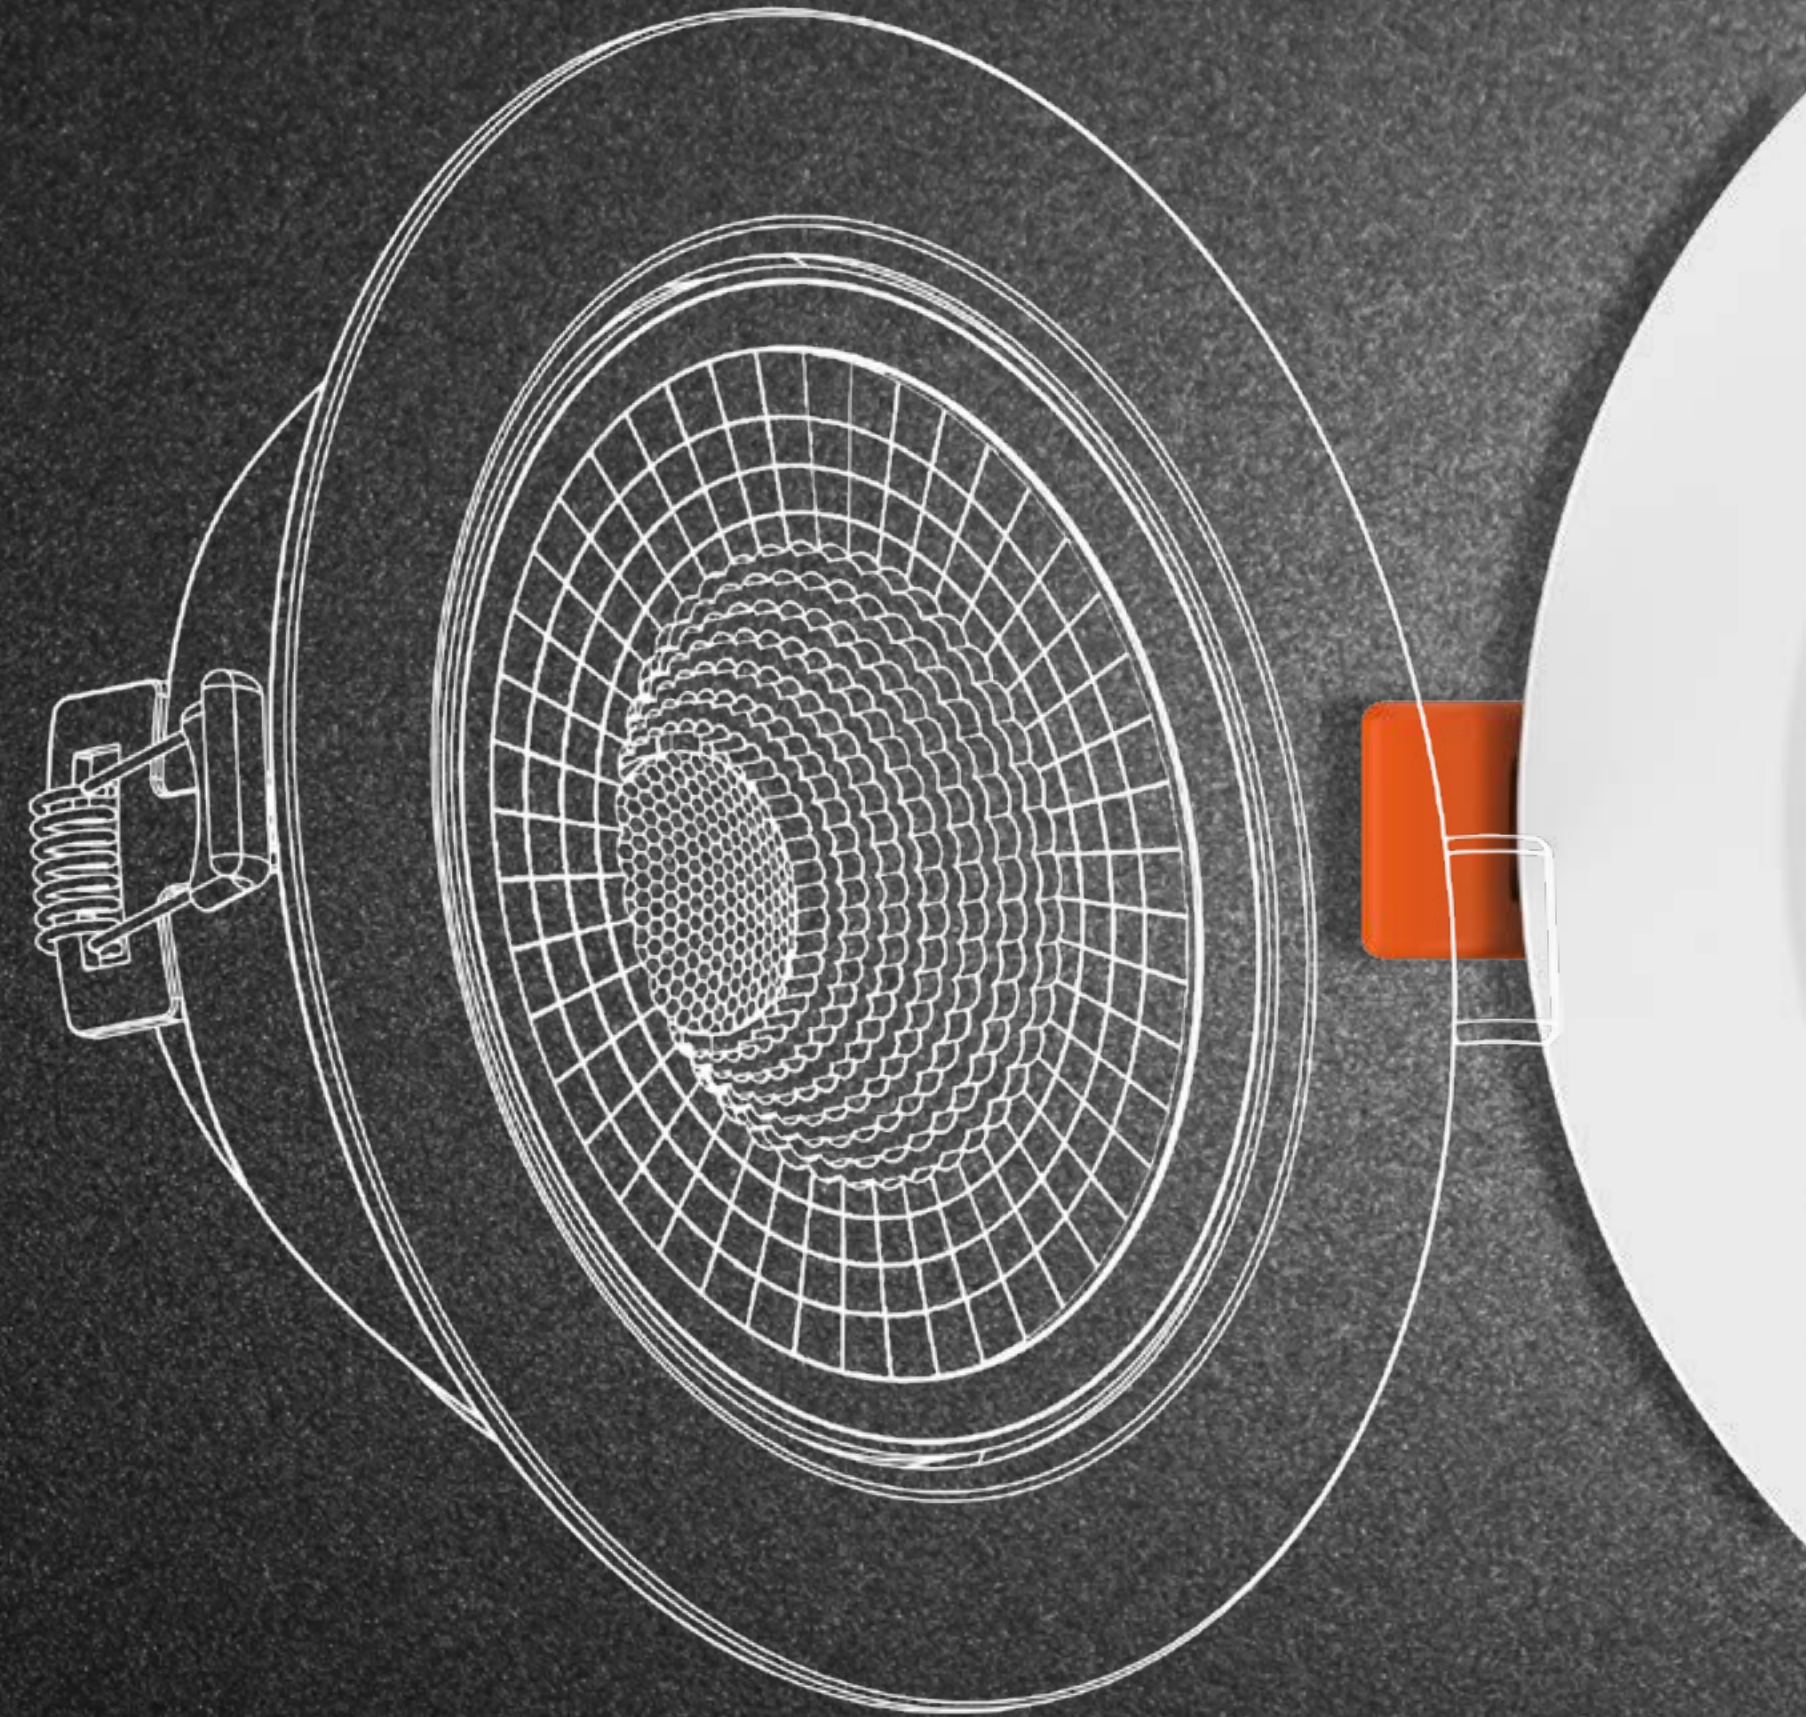

LED COB LIGHTS

They not only put the spotlight on your décor, but also stand out as objects of desire on their own. The exemplary designs incorporate the superlative technology and LED efficiency and can be fixed or removed with a simple twist. Seamless swivel motion, and a sturdy durable body, these lights are flawless picks for subtly focussing just the right amount of light wherever you require!

65-80
LUMEN
EFFICACY

>0.95
POWER
FACTOR

BIS
APPROVED

ENERGY
SAVING