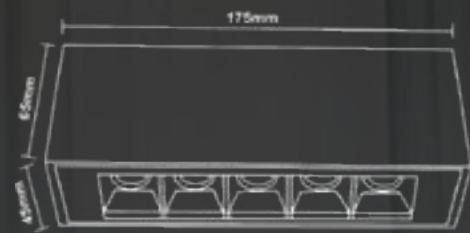

MATRIX & SURFACE LIGHTS

Transform the look and feel of your space with these understated yet luxurious matrix and surface lights – a perfect choice for commercial and residential spaces that require focussed lighting. The rectangular canopy can be positioned to focus the beam exactly where it's needed. Available in black and white profile, these lights blend with your ceiling offering a seamless look!

Available in

7W/8W/12W/20W

WARM/NEUTRAL WHITE

BODY: BLACK, WHITE
INNER REFLECTOR COLOR: BLACK
ON/OFF DRIVERS

ALSO AVAILABLE WITH DRIVER:

- TRIAC DIMMABLE
- 0-10 ANALOG DIMMABLE
- DALI DIMMABLE/DALI 2.0
- SMART

**>85
CRI**

**38°/45°
BEAM
ANGLE**