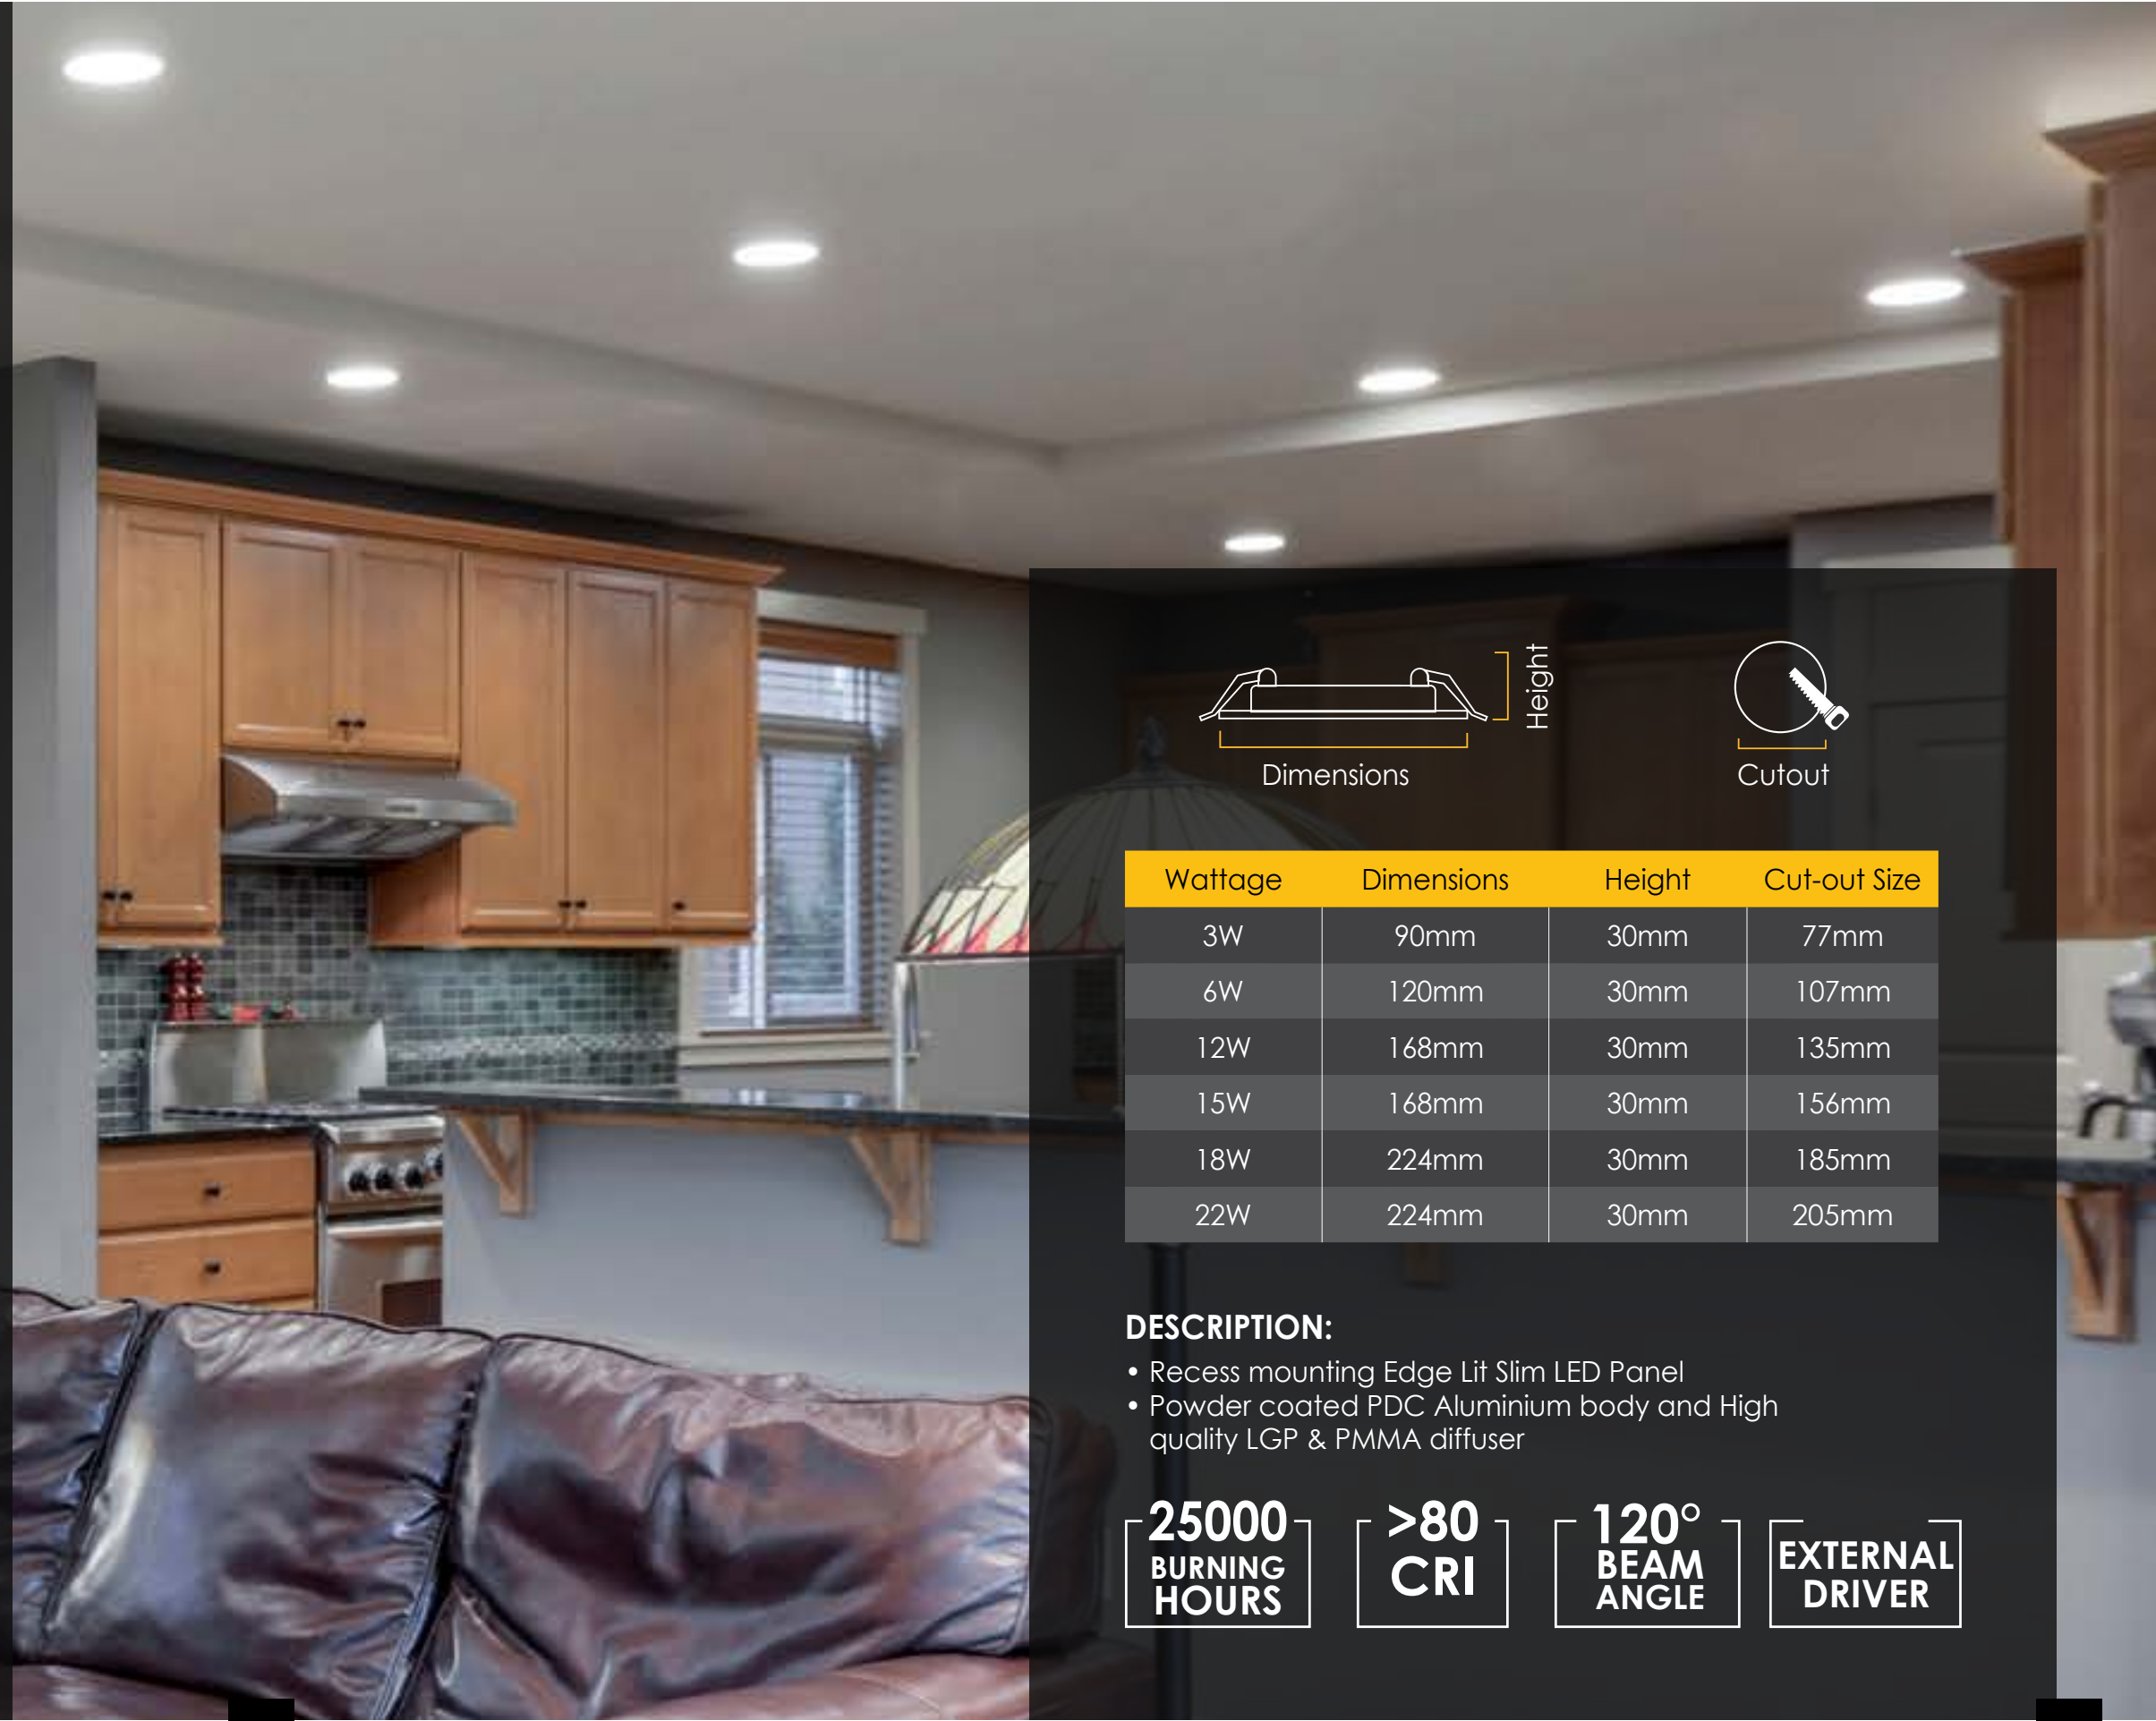

SCINTILLATE LED SLIM AL. PANEL

Extremely thin and gorgeous, Scintillate Slim Panel is an extraordinary work of engineering! Superior quality powder coating along with full Aluminium body gives it a sleek and minimalistic look!

Available in

3W/6W/12W/15W/18W/22W

WARM/NEUTRAL/COOL WHITE

Wattage	Dimensions	Height	Cut-out Size
3W	90mm	30mm	77mm
6W	120mm	30mm	107mm
12W	168mm	30mm	135mm
15W	168mm	30mm	156mm
18W	224mm	30mm	185mm
22W	224mm	30mm	205mm

DESCRIPTION:

- Recess mounting Edge Lit Slim LED Panel
- Powder coated PDC Aluminium body and High quality LGP & PMMA diffuser

25000
BURNING
HOURS

>80
CRI

120°
BEAM
ANGLE

**EXTERNAL
DRIVER**