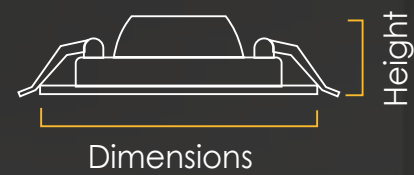

DESCRIPTION:

- Recess mounting Edge Lit Slim LED Panel
- Powder coated PDC Aluminium body and High quality LGP & PMMA diffuser

25000
BURNING
HOURS

>80
CRI

120°
BEAM
ANGLE

**EXTERNAL
DRIVER**

Wattage	Dimensions	Height	Cut-out Size
3W	90mm	30mm	65mm
6W	120mm	30mm	100mm
12W	168mm	30mm	150mm
15W	168mm	30mm	150mm
18W	224mm	30mm	198mm