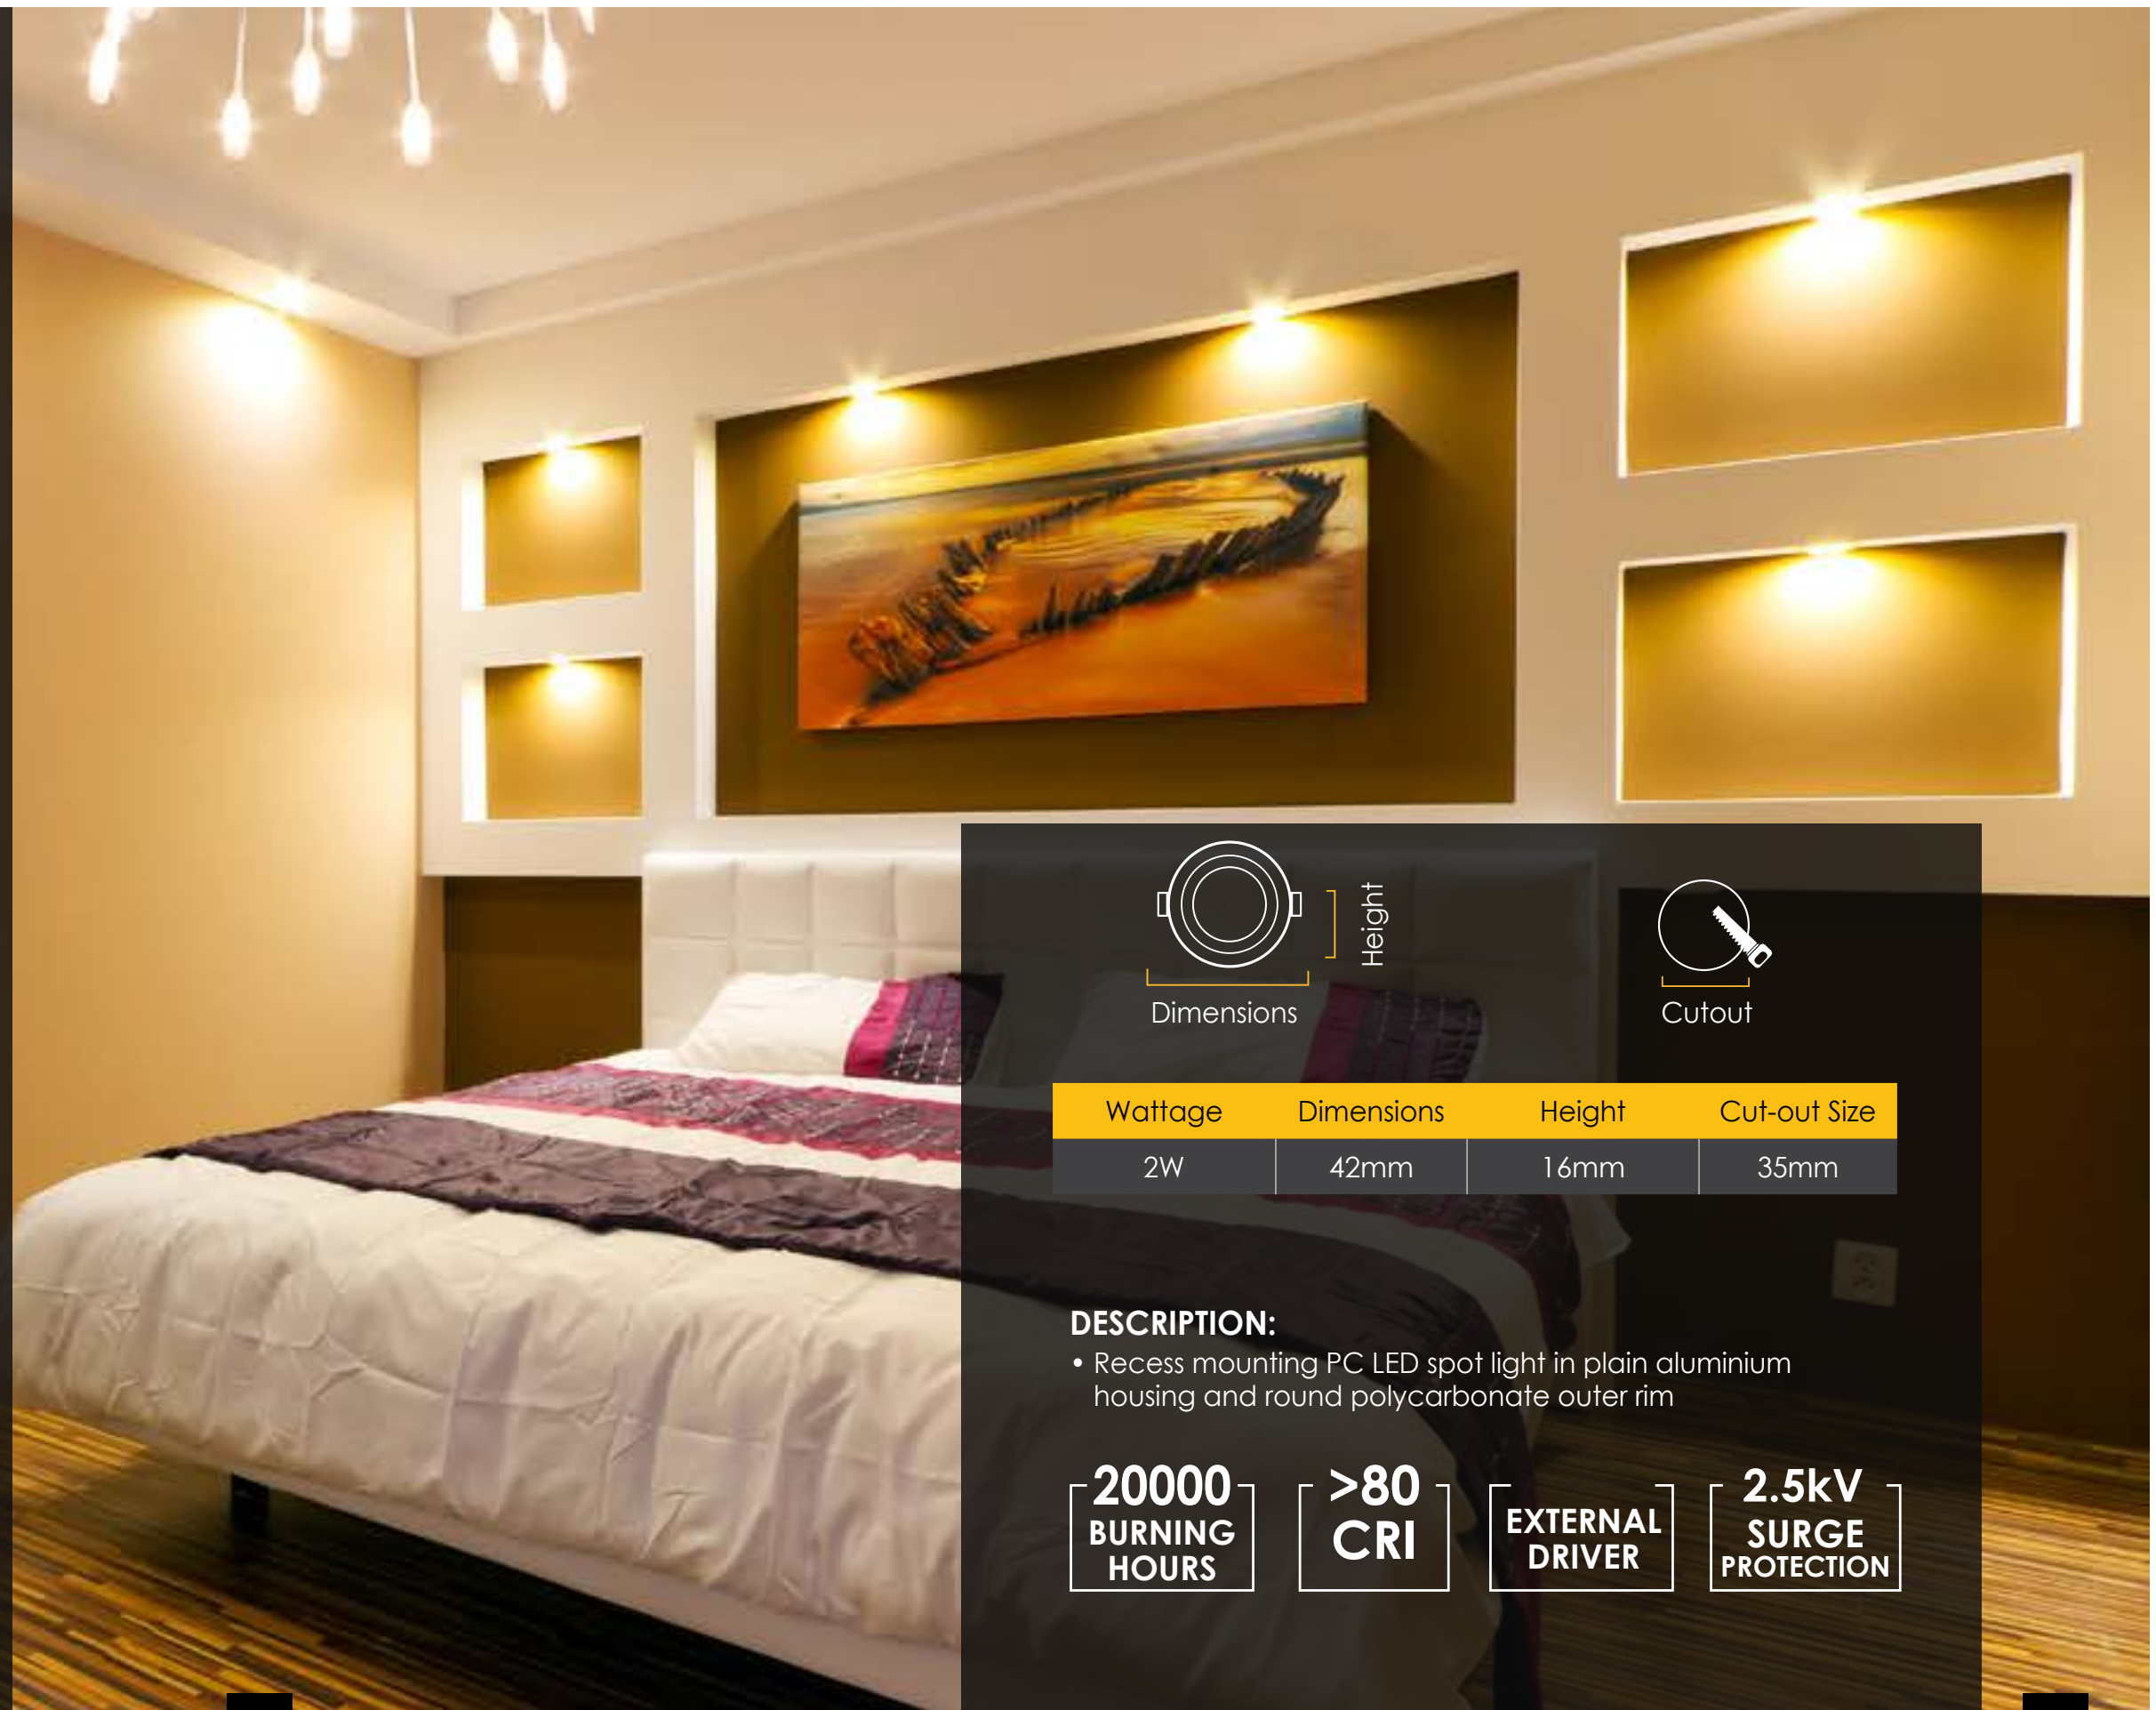

Available in

5W/10W/15W

COOL/WARM WHITE

PEARL LED PC SPOT

Transform your space by accentuating the striking pieces of art with spot lights. Beautifully crafted to offer focussed lighting in 6 colors, these blend easily with all types of surfaces.

Available in

2W

AVAILABLE IN 6 COLORS

BLUE | YELLOW | RED | PINK | GREEN | WHITE

Dimensions

Height

Cutout

Wattage	Dimensions	Height	Cut-out Size
2W	42mm	16mm	35mm