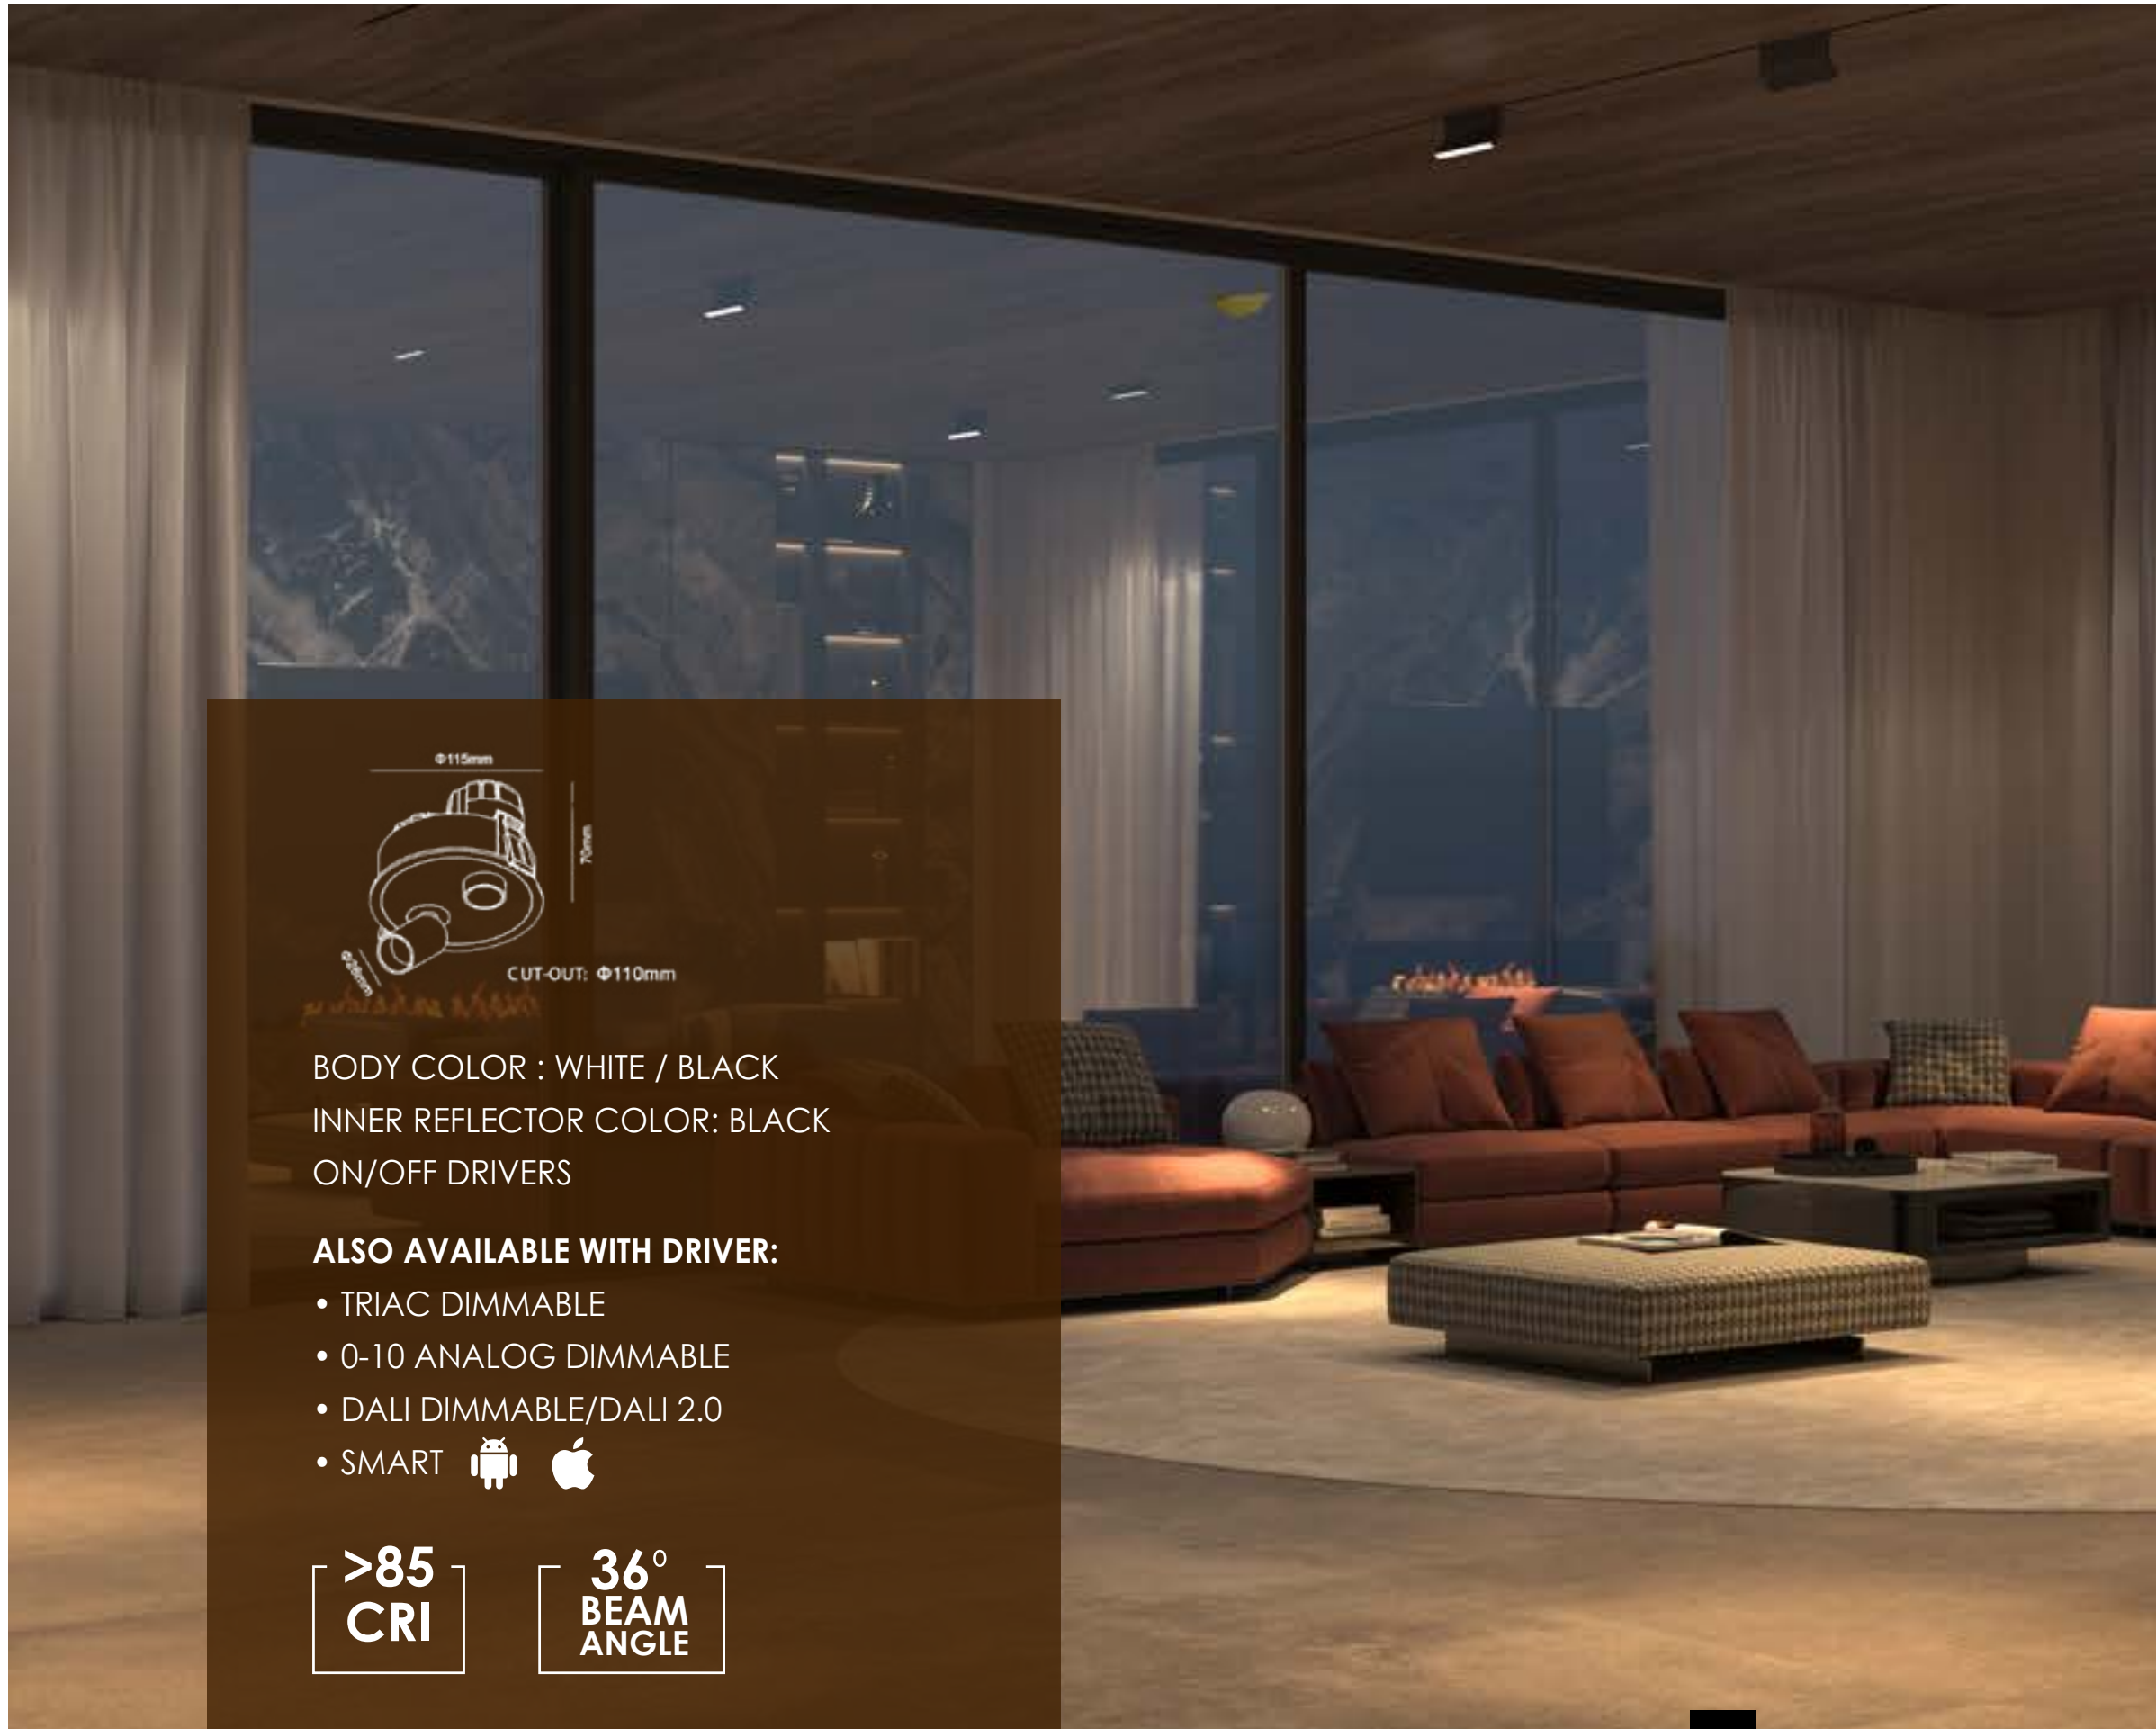

BODY COLOR : WHITE / BLACK
INNER REFLECTOR COLOR: BLACK
ON/OFF DRIVERS

ALSO AVAILABLE WITH DRIVER:

- TRIAC DIMMABLE
- 0-10 ANALOG DIMMABLE
- DALI DIMMABLE/DALI 2.0
- SMART

**>85
CRI**

**36°
BEAM
ANGLE**

SWIVEL POPOUT MINI DOWNLIGHT

Accentuate your spaces with ambient glow. Impeccably flexible, this downlight offers focussed lighting in the direction and intensity as desired. Perfect for contemporary places like art galleries, studios and homes.

Available in

14W

WARM/NEUTRAL WHITE