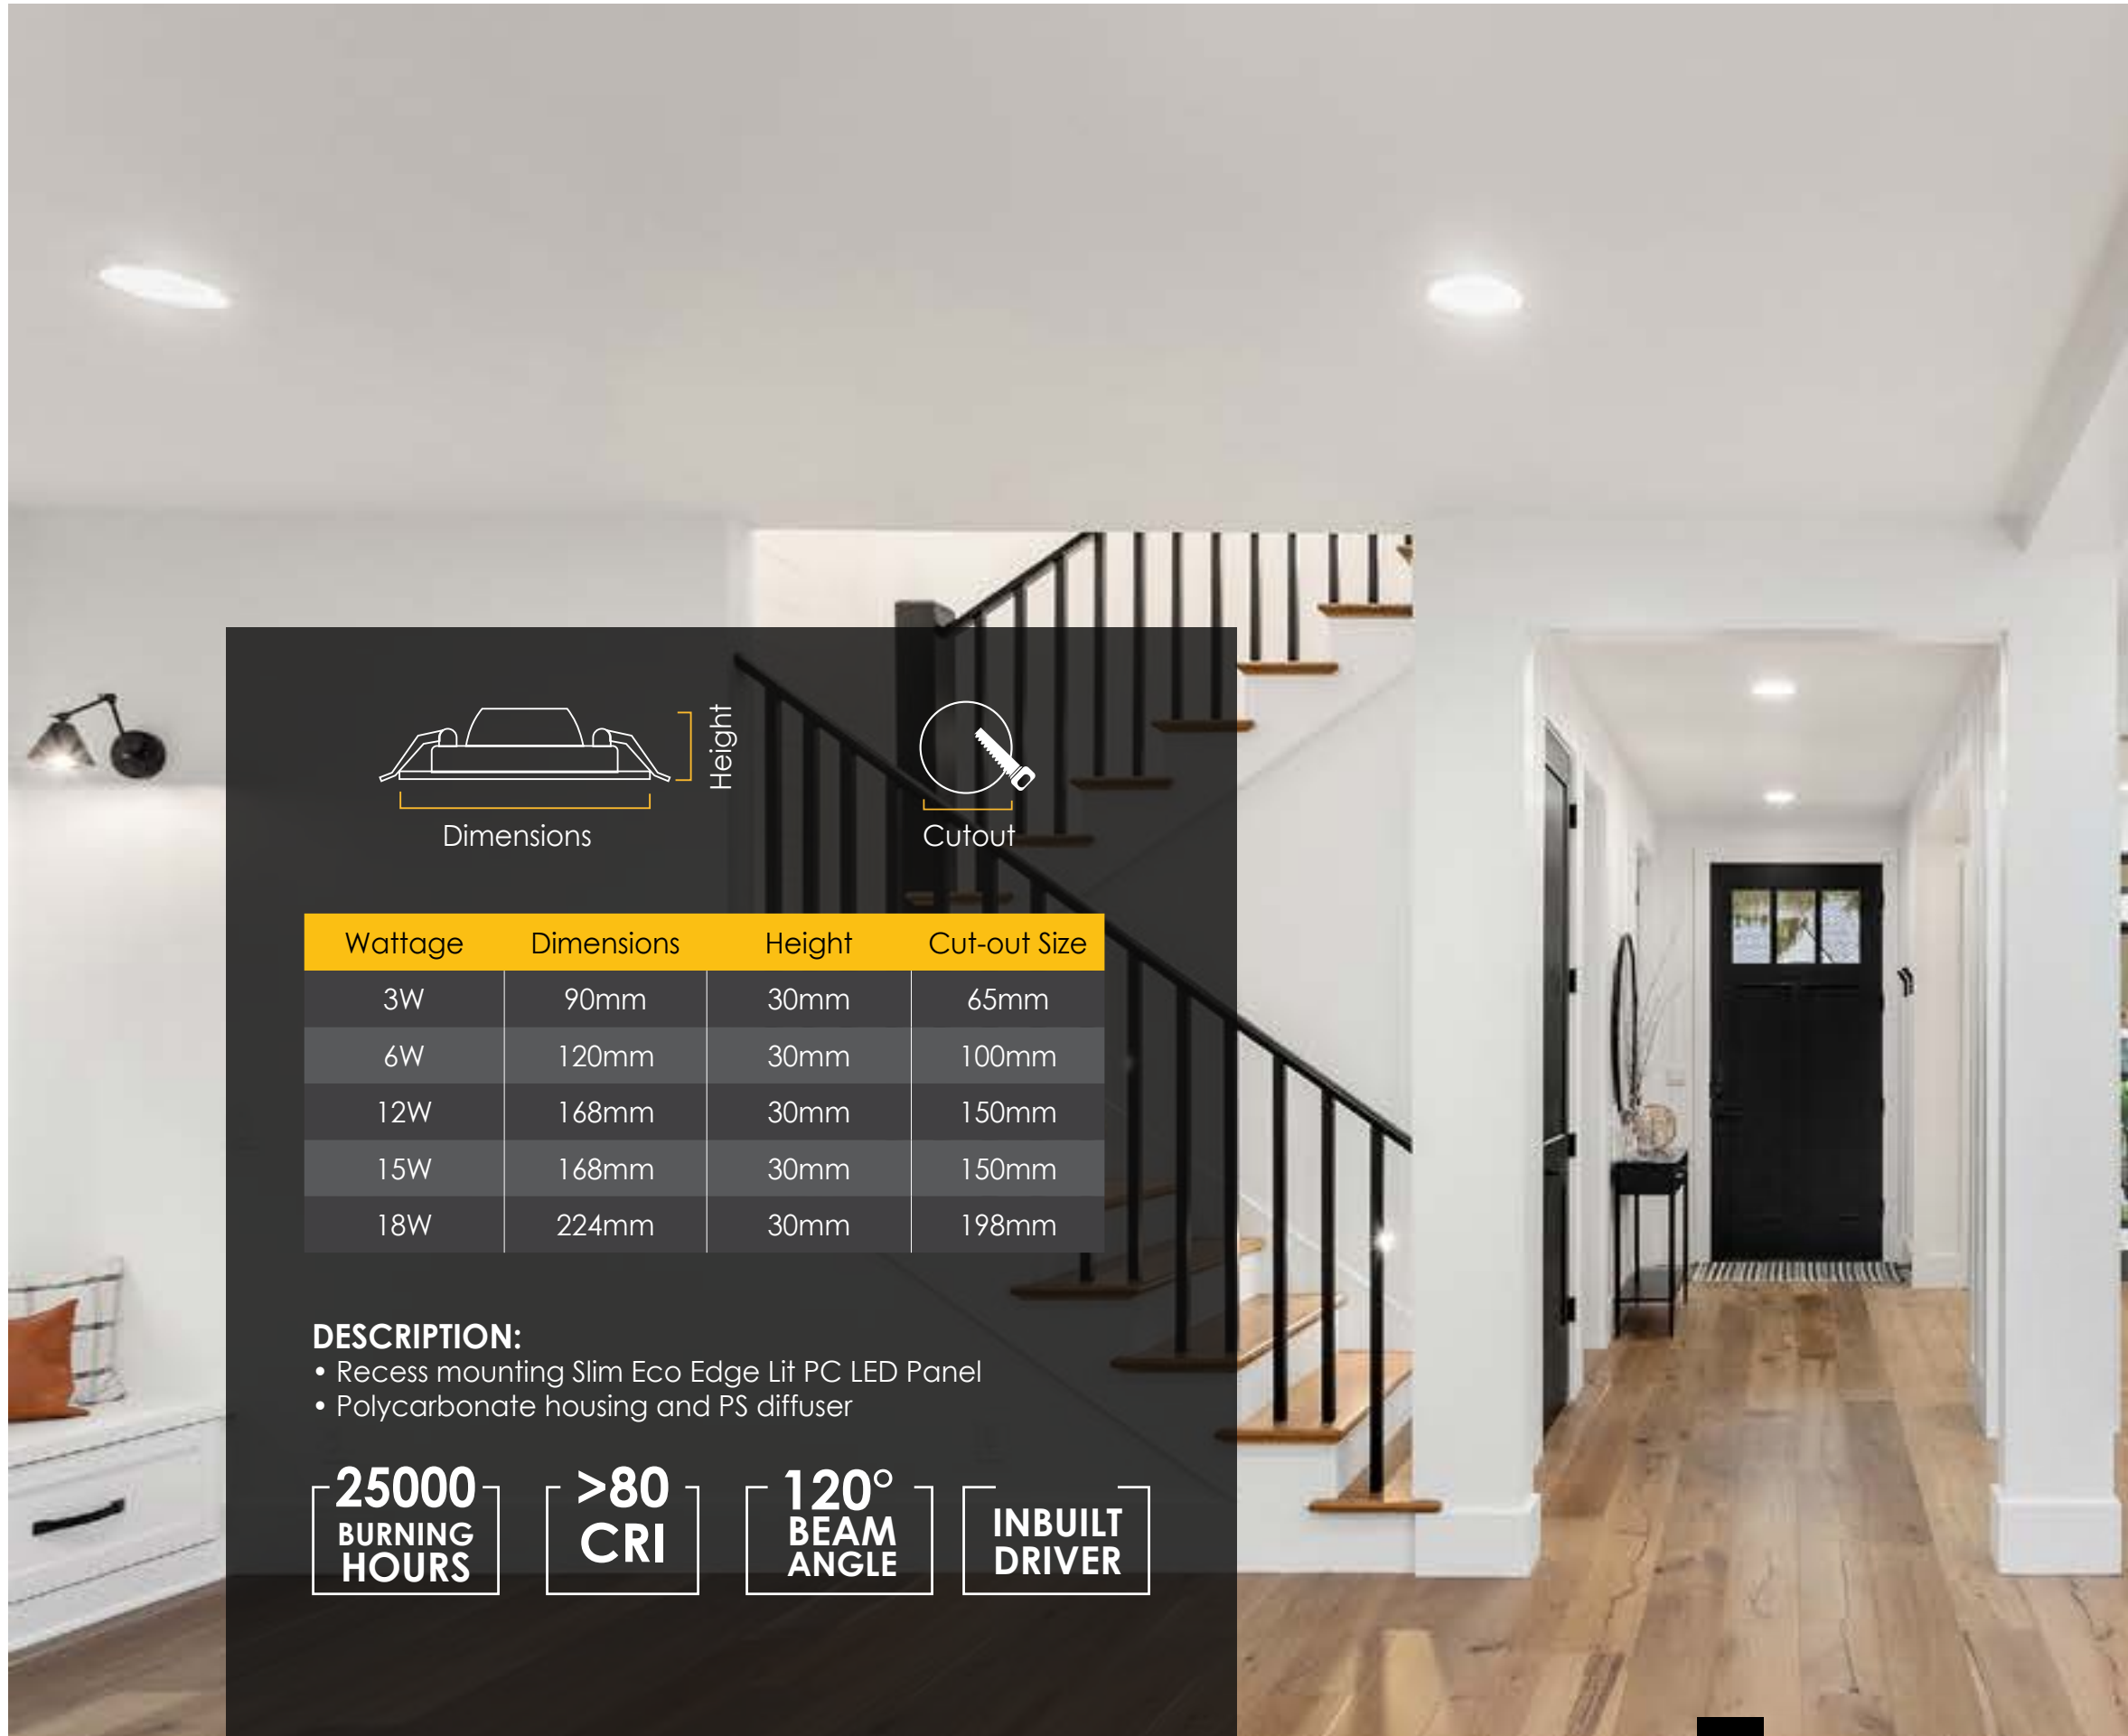

DESCRIPTION:

- Recess mounting Edge Lit Slim LED Panel
- Powder coated PDC Aluminium body and High quality LGP & PMMA diffuser

25000
BURNING
HOURS

>80
CRI

120°
BEAM
ANGLE

**EXTERNAL
DRIVER**

Wattage	Dimensions	Height	Cut-out Size
3W	90mm	30mm	65mm
6W	120mm	30mm	100mm
12W	168mm	30mm	150mm
15W	168mm	30mm	150mm
18W	224mm	30mm	198mm