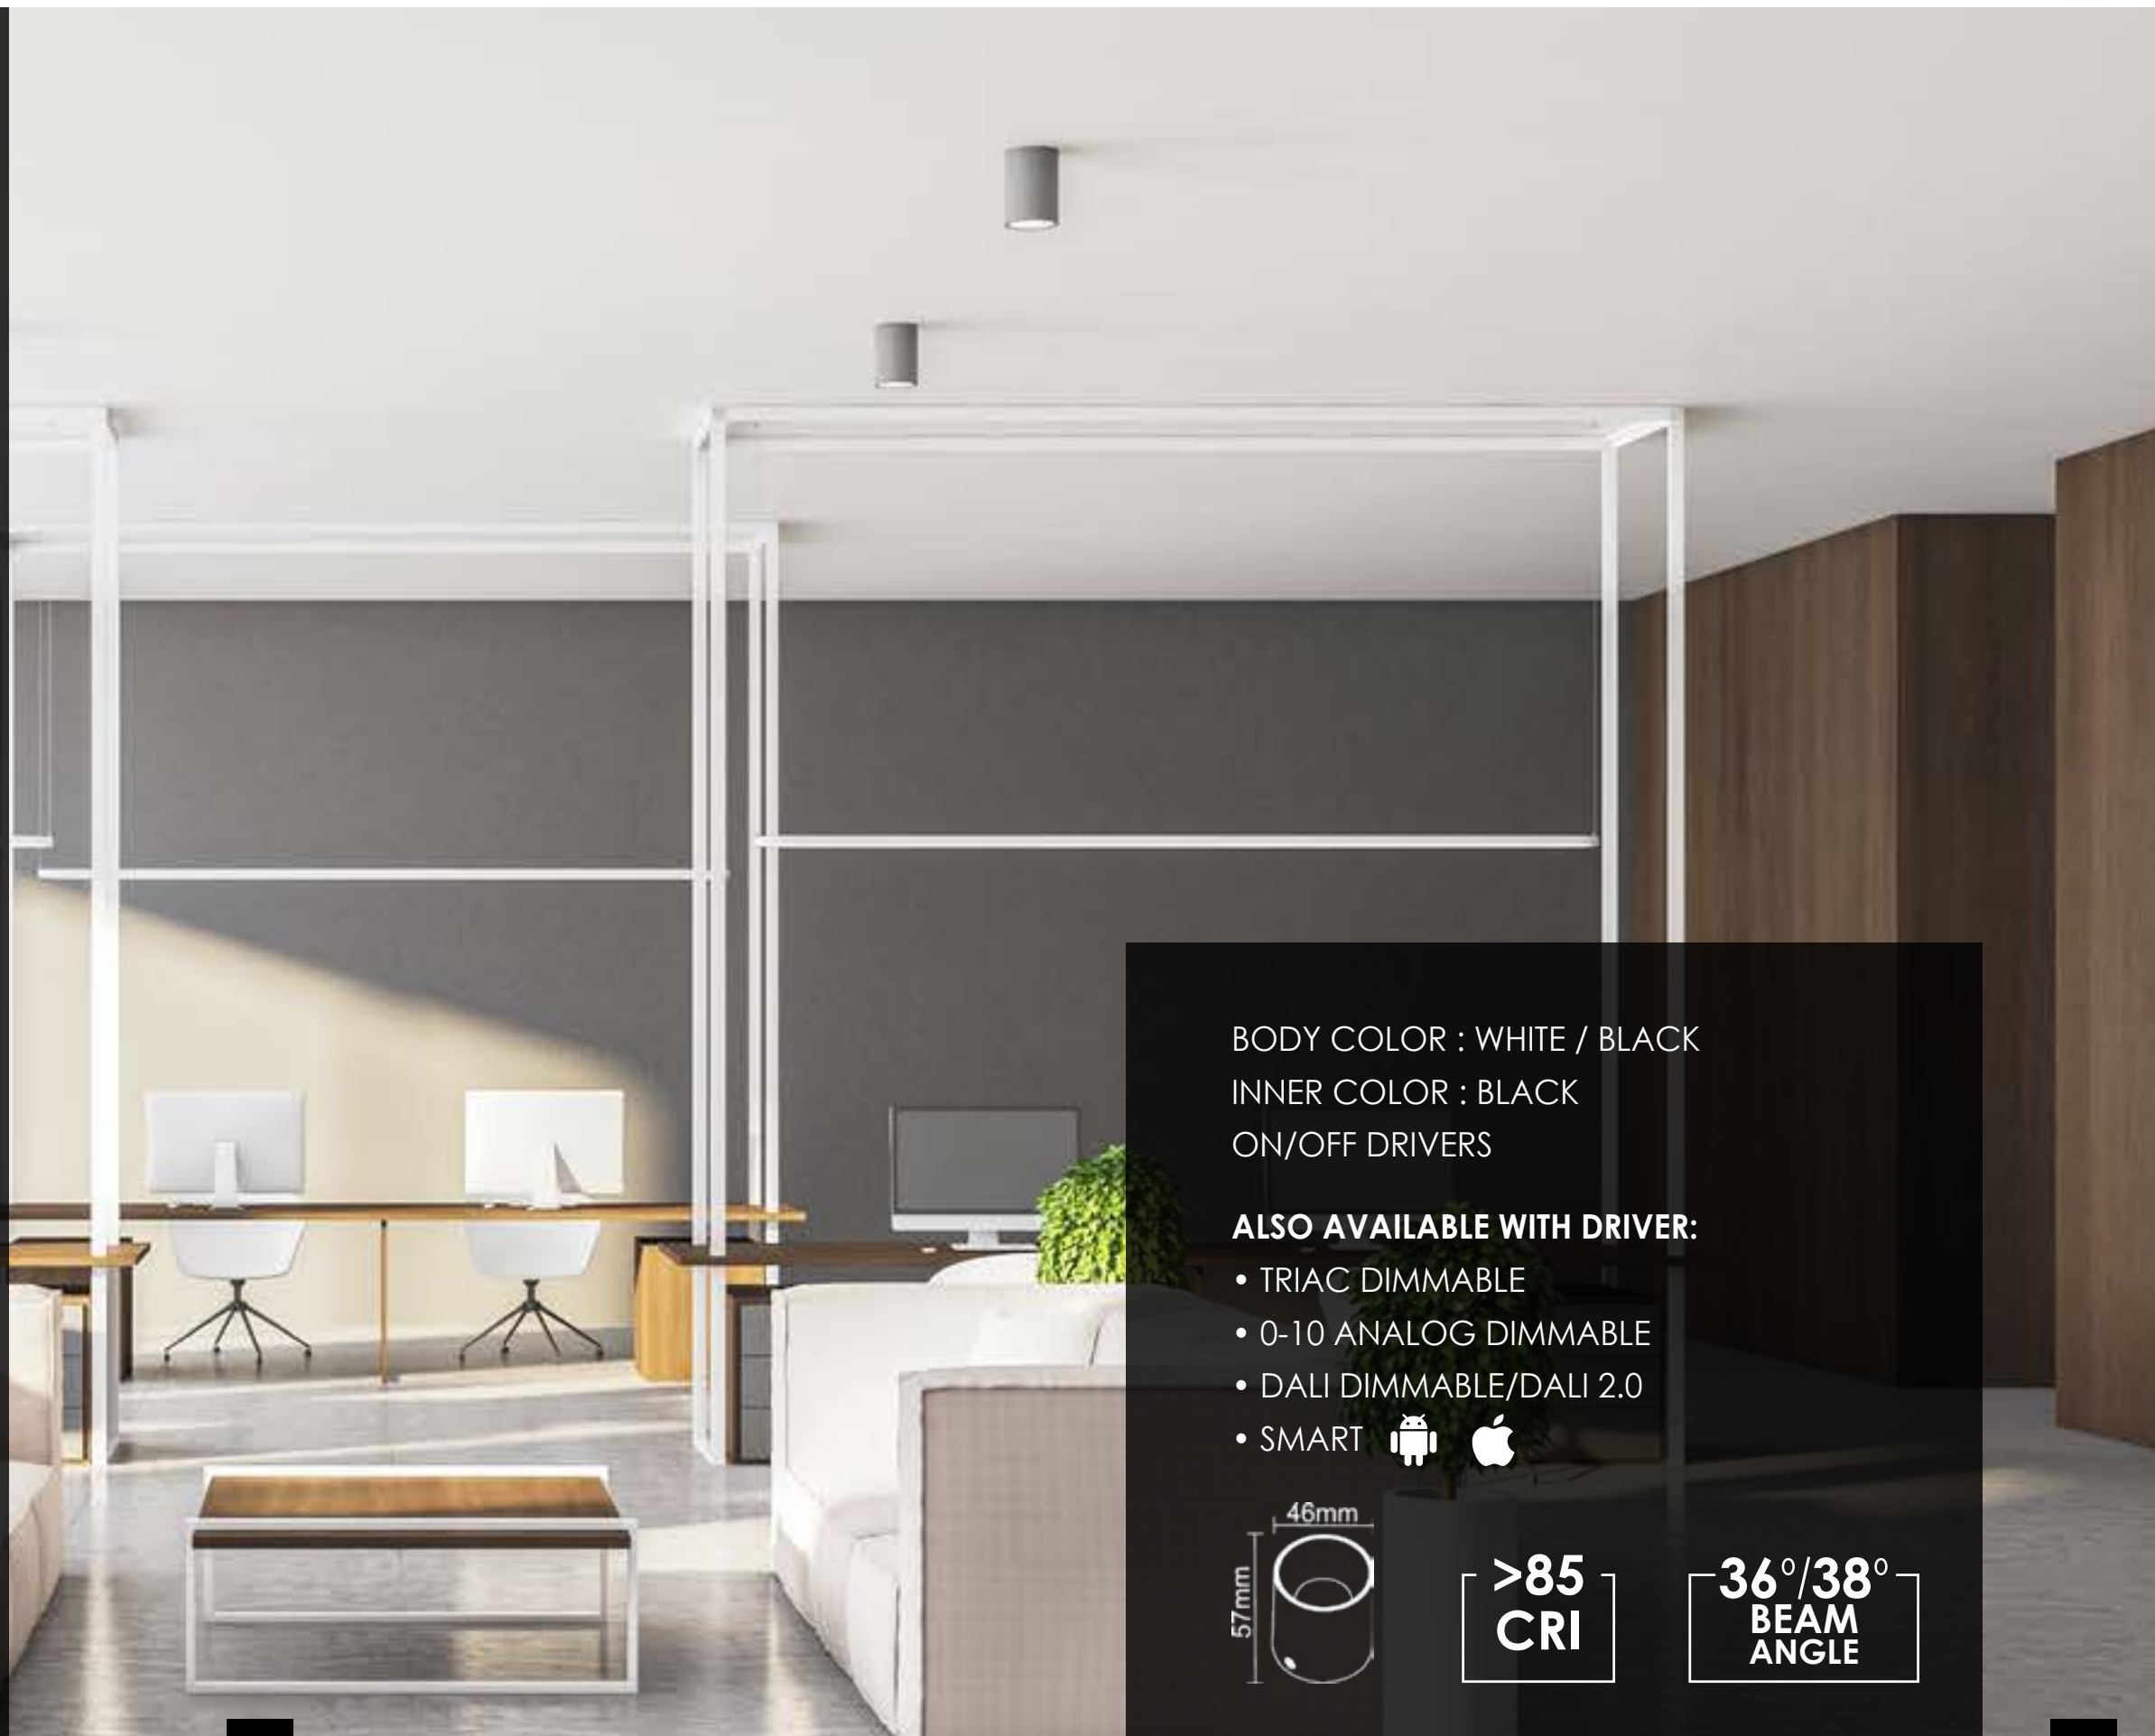

SURFACE CYLINDRICAL LIGHTS

Stylish and robust LED surface light to adorn your personal space. Die-cast aluminium housing lends it a beautiful silhouette and the unique shaped reflector, with an anti-glare diffuser makes it the ultimate choice for contemporary places like retail showrooms, art galleries and studios.

Available in

4W/7W/14W

WARM/NEUTRAL

BODY COLOR : WHITE / BLACK
INNER COLOR : BLACK
ON/OFF DRIVERS

ALSO AVAILABLE WITH DRIVER:

- TRIAC DIMMABLE
- 0-10 ANALOG DIMMABLE
- DALI DIMMABLE/DALI 2.0
- SMART

>85
CRI

36°/38°
BEAM
ANGLE