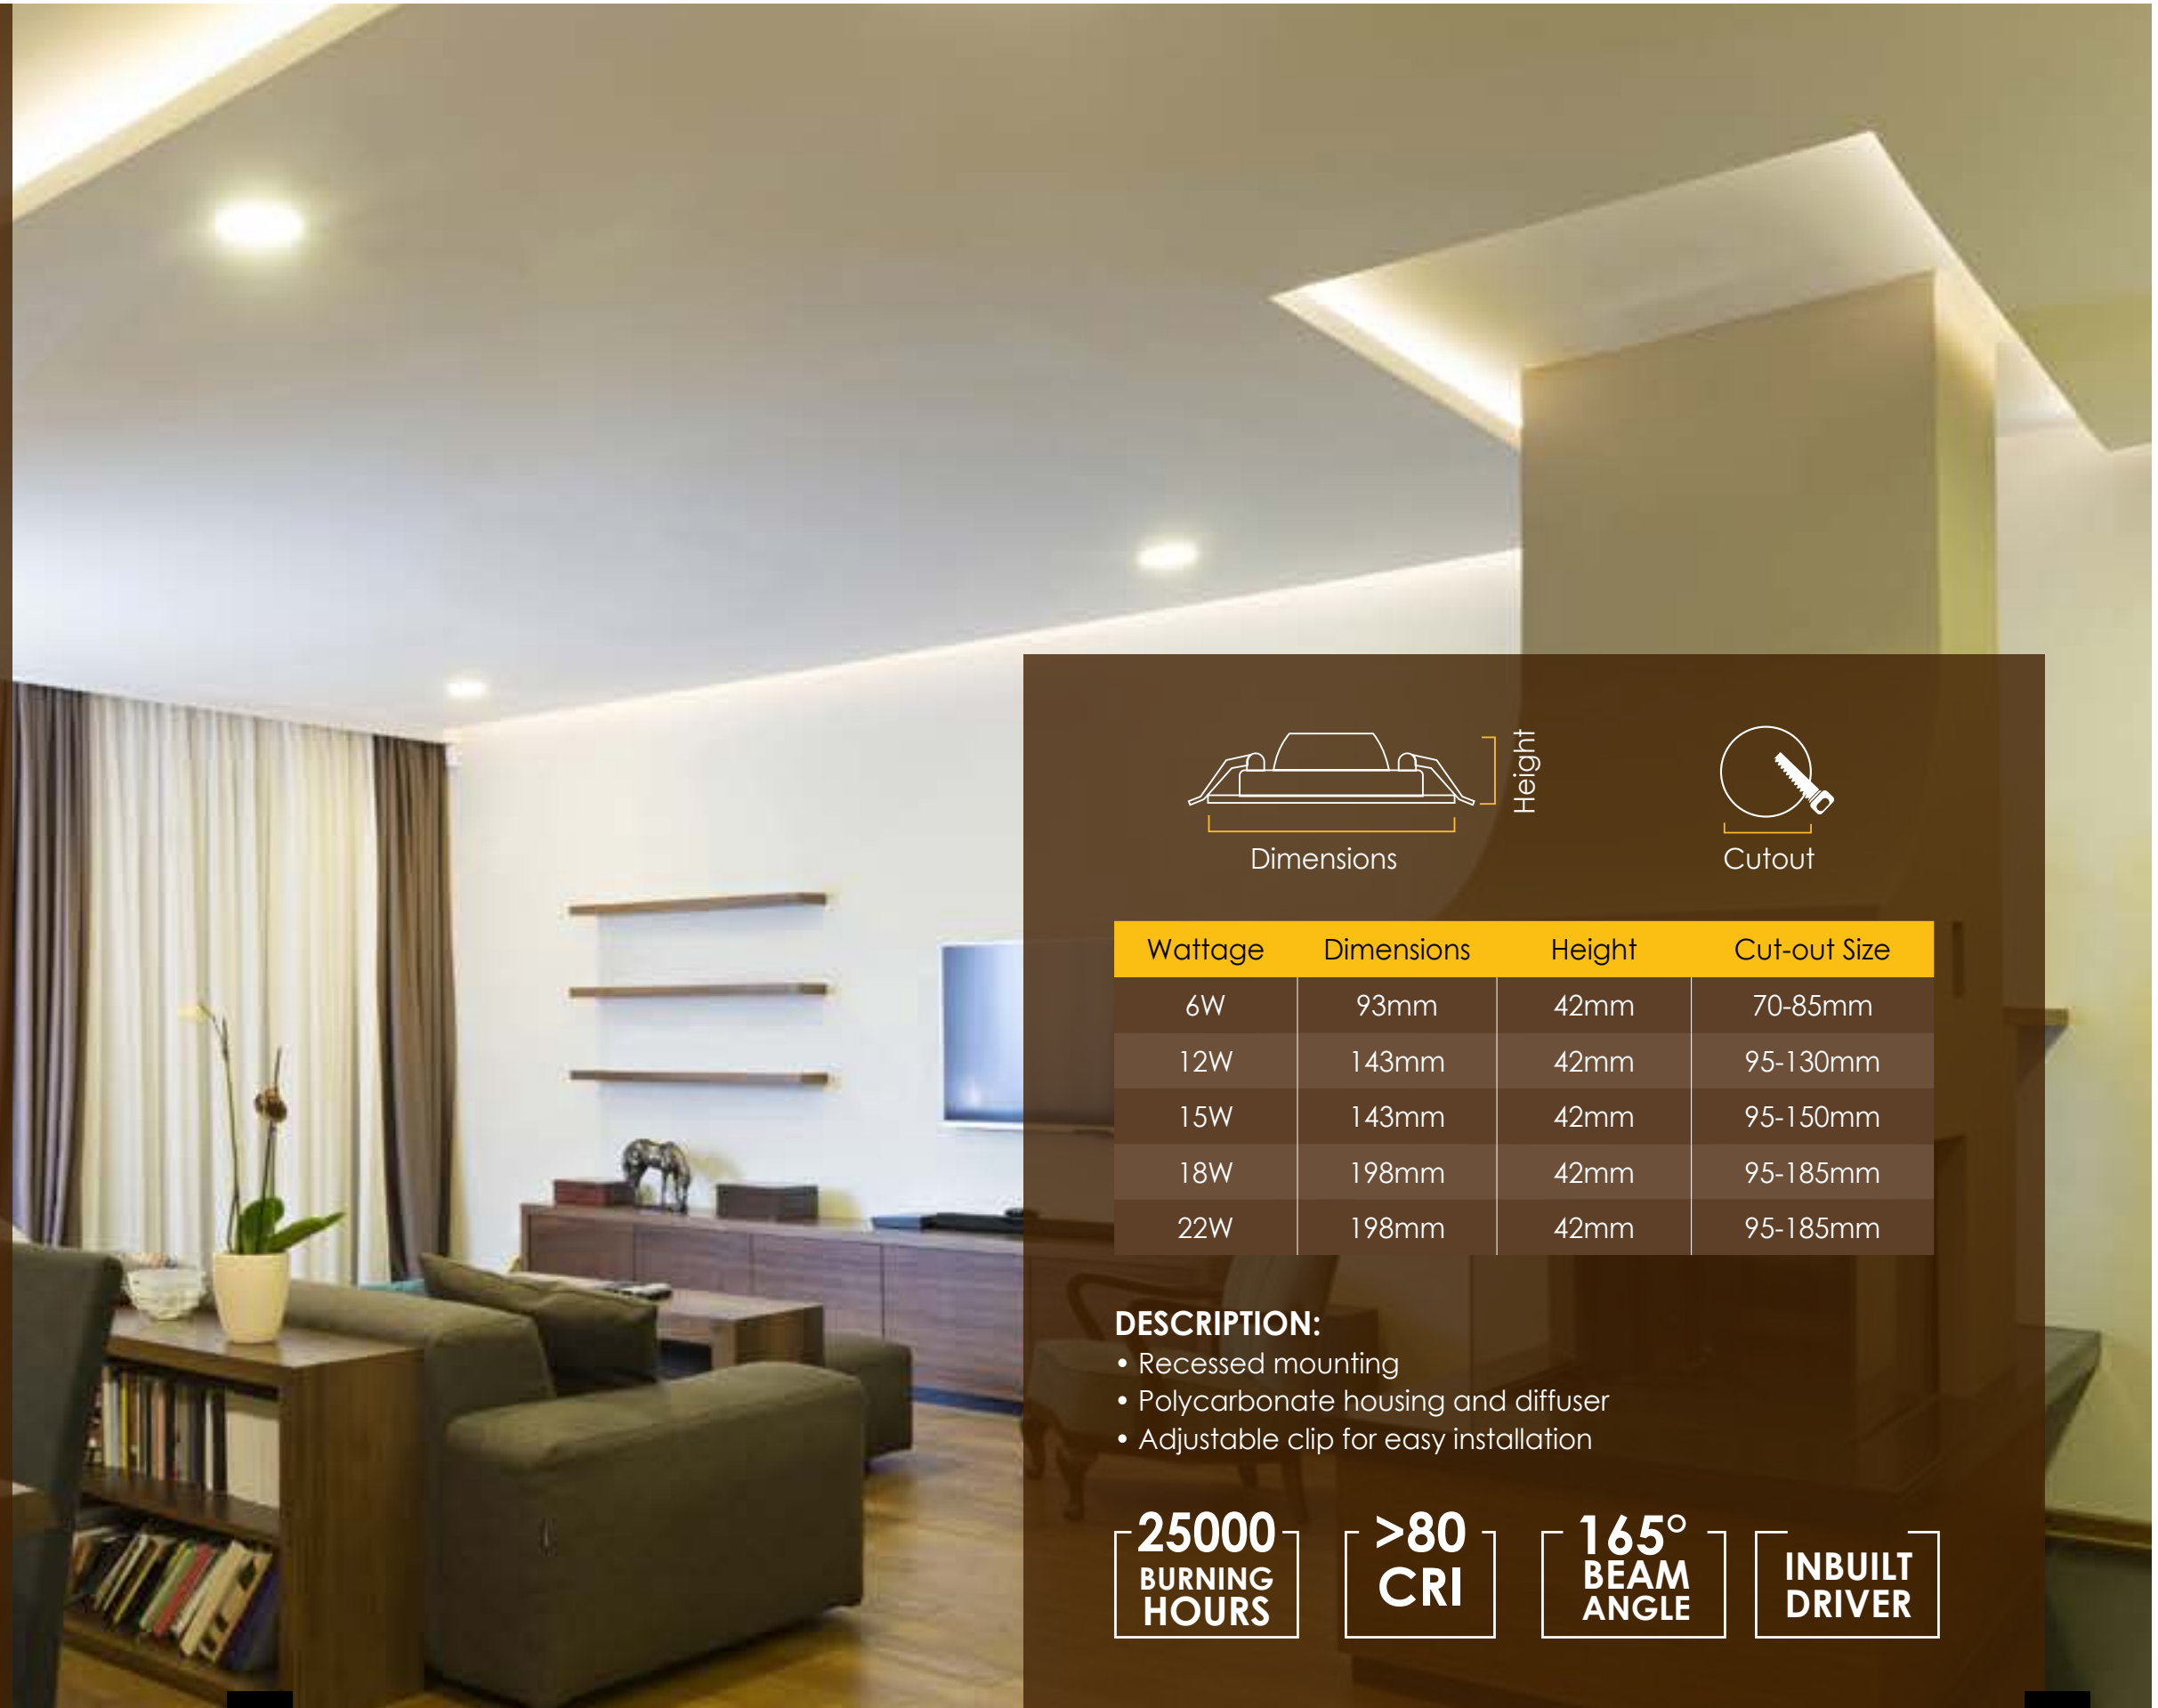

Available in

6W/12W/15W/18W/22W
WARM/NEUTRAL/COOL WHITE

Wattage	Dimensions	Height	Cut-out Size
6W	93mm	42mm	70-85mm
12W	143mm	42mm	95-130mm
15W	143mm	42mm	95-150mm
18W	198mm	42mm	95-185mm
22W	198mm	42mm	95-185mm