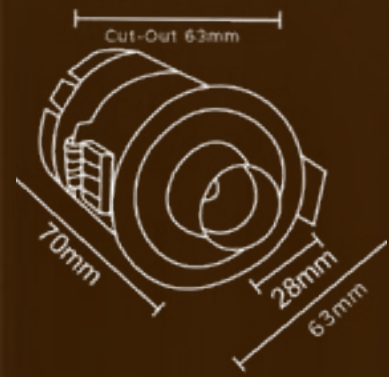

BODY COLOR: WHITE/BLACK
INNER REFLECTOR COLOR: BLACK
ON/OFF DRIVERS

ALSO AVAILABLE WITH DRIVER:

- TRIAC DIMMABLE
- 0-10 ANALOG DIMMABLE
- DALI DIMMABLE/DALI 2.0
- SMART

**>85
CRI**

**36°
BEAM
ANGLE**

SWIVEL POPOUT MINI DOWNLIGHT

This swivel LED recessed light can rotate horizontally and vertically which allows you to be able to turn and angle the light as you need to find the best illumination effect. It's perfect as a sloped ceiling light to create a soft ambient lighting. Ensure your space is inviting as well as comforting!

Available in

7W

WARM/NEUTRAL WHITE